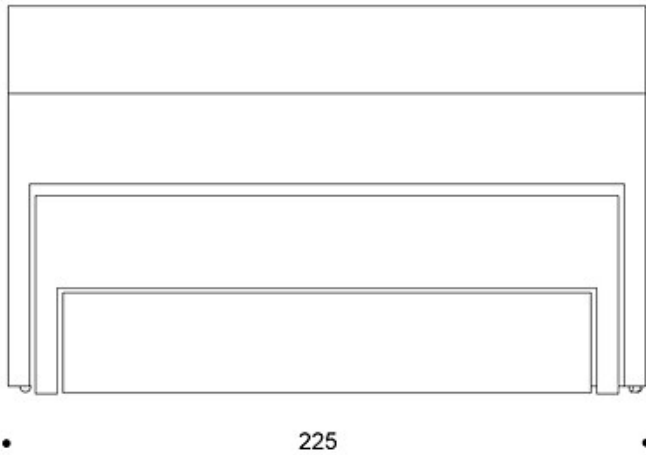

---

**PRODUCT CODE NUMBER:**

997

---

**WEIGHT:**

170 kg

---

**CARBON FOOTPRINT:**

**Beatbox:** 139.7 kg CO<sub>2</sub>e

Dimensional drawing:

997