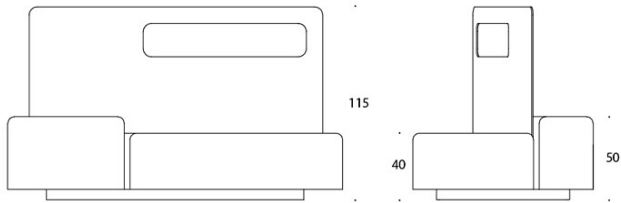

Diagonal

Bench

Design — o4i Design Studio

Diagonal is both a sofa and a room divider. The furniture consists of four seats of different shapes, to which a screen can be connected. One of the sofa elements is higher than the others, providing a side table for a computer, for example. Diagonal is a great piece of furniture for spacious lobby areas.

MATERIAL DESCRIPTION:

Seat: upholstered

Base: black.

Screen: fully upholstered.

PRODUCT CODE NUMBER:

389 = seating island

787 = low screen

789 = high screen

FABRIC CONSUMPTION:

Sofa 389: 8.6 m

Screen 787: 4.0 m

Screen 789: 4.0 m

Seat 1: 1.6 m

Seat 2: 3.2 m

Seat 3: 2.9 m

Seat 4: 1.6 m

Dimensional drawing:

389 sohva / soffa / sofa
789 seinäke / skärm / screen

389 sohva / soffa / sofa
787 seinäke / skärm / screen

389 sohva / soffa / sofa