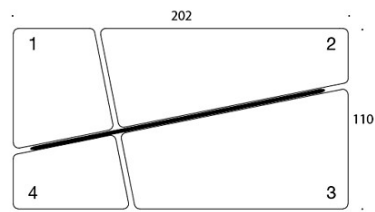

389 sohva / soffa / sofa
787 seinäke / skärm / screen