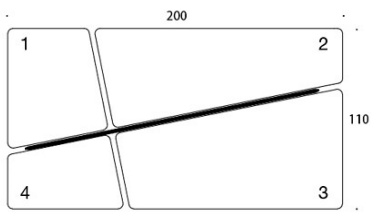

Dimensional drawing:

389 sohva / soffa / sofa
789 seinäke / skärm / screen