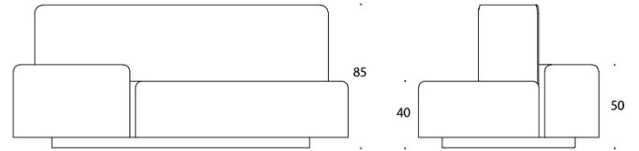

389 sohva / soffa / sofa
787 seinäke / skärm / screen