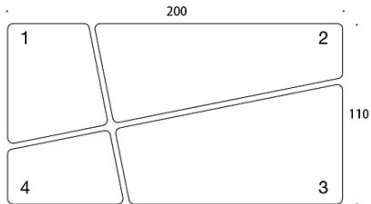

389 sohva / soffa / sofa