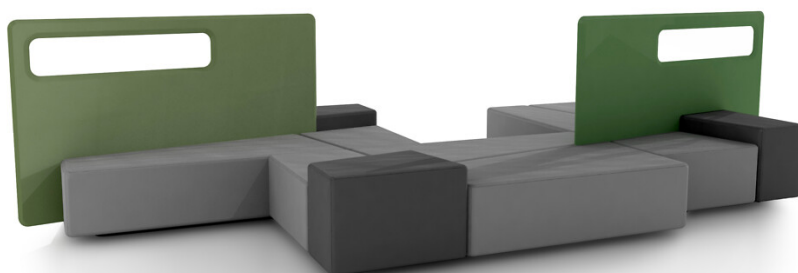

Diagonal

Bench

Design — o4i Design Studio

Diagonal is both a sofa and a room divider. The furniture consists of four seats of different shapes, to which a screen can be connected. One of the sofa elements is higher than the others, providing a side table for a computer, for example. Diagonal is a great piece of furniture for spacious lobby areas.

MATERIAL DESCRIPTION:

Seat: upholstered

Base: black.

Screen: fully upholstered.

PRODUCT CODE NUMBER:

389 = seating island

787 = low screen

789 = high screen

FABRIC CONSUMPTION:

Sofa 389: 8.6 m

Screen 787: 4.0 m

Screen 789: 4.0 m

Seat 1: 1.6 m

Seat 2: 3.2 m

Seat 3: 2.9 m

Seat 4: 1.6 m