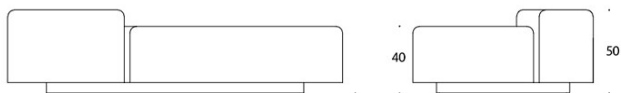

389 sohva / soffa / sofa
789 seinäke / skärm / screen