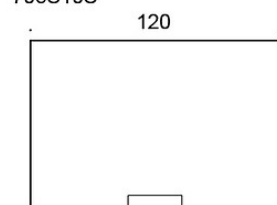

Dimensional drawing 2:

706S12S