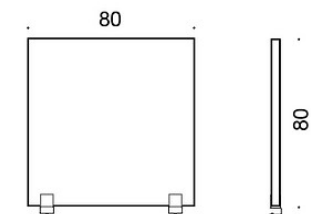

**706S08(Y)** = 80 x 65 cm

**706S10(Y)** = 100 x 65 cm

**706S12(Y)** = 120 x 65 cm

**706S14(Y)** = 140 x 65 cm

**706S16(Y)** = 160 x 65 cm

**706S18(Y)** = 180 x 65 cm

**706S20(Y)** = 200 x 65 cm

**708S08(Y)** = 80 x 80 cm

**708S10(Y)** = 100 x 80 cm

**708S12(Y)** = 120 x 80 cm

**708S14(Y)** = 140 x 80 cm

**708S16(Y)** = 160 x 80 cm

---

**FABRIC CONSUMPTION:**

**704** = 0.95 m

**706** = 1.45 m

**65 cm height screens:**

- Height from tabletop 40 cm / 50 cm when mounted to front edge

- Height 66 cm from tabletop when mounted above tabletop

**80 cm height screens:**

- Height from tabletop 55 cm / 65 cm when mounted to front edge

- Height 81 cm from tabletop when mounted above tabletop

Dimensional drawing:

Dimensional drawing 2:

706S08

706S08Y

706S08S

706S10

706S10Y