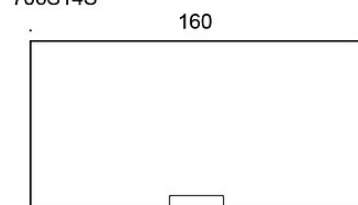

Dimensional drawing 2:

706S16S