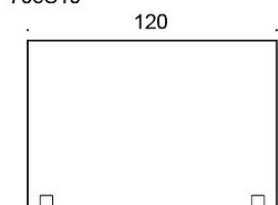

Dimensional drawing 2:

706S12