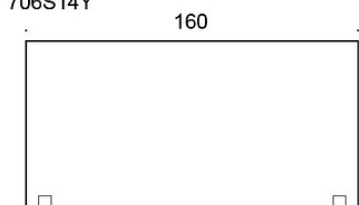

Face 706S08, PE: 20.88 kg CO₂e

Face 706S08, PP: 21.45 kg CO₂e

PRODUCT CODE NUMBER:

706S06(Y) = 60 x 65 cm

706S07(Y) = 70 x 65 cm

706S08(Y) = 80 x 65 cm

706S10(Y) = 100 x 65 cm

706S12(Y) = 120 x 65 cm

708S16(Y) = 160 x 80 cm

FABRIC CONSUMPTION:

704 = 0.95 m

706 = 1.45 m

FEATURES:

Screen allows mounting to desk front edge or above tabletop. Fixed and height adjustable brackets can be opted when mounted to front edge. Screen height from tabletop can be freely set with adjustable brackets.

- Height 81 cm from tabletop when mounted above tabletop

Dimensional drawing:

Dimensional drawing 2:

706S08

706S08Y

706S08S

706S10

706S10Y

706S10S

706S12

706S12Y

706S12S

706S14

706S14Y

706S14S

706S16