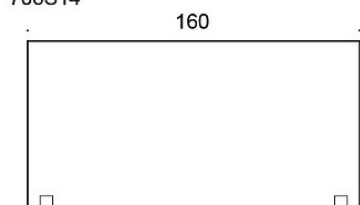

Dimensional drawing 2:

706S16