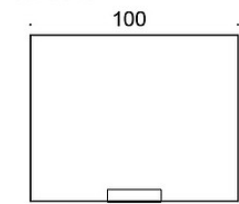

**706S08(Y)** = 80 x 65 cm

**706S10(Y)** = 100 x 65 cm

**706S12(Y)** = 120 x 65 cm

**706S14(Y)** = 140 x 65 cm

**706S16(Y)** = 160 x 65 cm

**706S18(Y)** = 180 x 65 cm

**706S20(Y)** = 200 x 65 cm

**708S08(Y)** = 80 x 80 cm

**708S10(Y)** = 100 x 80 cm

**708S12(Y)** = 120 x 80 cm

**708S14(Y)** = 140 x 80 cm

**708S16(Y)** = 160 x 80 cm

---

**FABRIC CONSUMPTION:**

**704** = 0.95 m

**706** = 1.45 m

**65 cm height screens:**

- Height from tabletop 40 cm / 50 cm when mounted to front edge

- Height 66 cm from tabletop when mounted above tabletop

**80 cm height screens:**

- Height from tabletop 55 cm / 65 cm when mounted to front edge

- Height 81 cm from tabletop when mounted above tabletop

Dimensional drawing:

Dimensional drawing 2:

706S08

706S08Y

706S08S

706S10

706S10Y