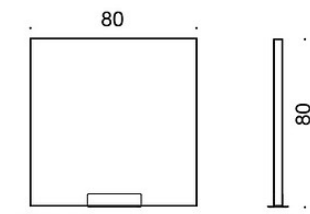

**706S08(Y)** = 80 x 65 cm

**706S10(Y)** = 100 x 65 cm

**706S12(Y)** = 120 x 65 cm

**706S14(Y)** = 140 x 65 cm

**706S16(Y)** = 160 x 65 cm

**706S18(Y)** = 180 x 65 cm

**706S20(Y)** = 200 x 65 cm

**708S08(Y)** = 80 x 80 cm

**708S10(Y)** = 100 x 80 cm

**708S12(Y)** = 120 x 80 cm

**708S14(Y)** = 140 x 80 cm

**708S16(Y)** = 160 x 80 cm

---

**FABRIC CONSUMPTION:**

**704** = 0.95 m

**706** = 1.45 m

**65 cm height screens:**

- Height from tabletop 40 cm / 50 cm when mounted to front edge

- Height 66 cm from tabletop when mounted above tabletop

**80 cm height screens:**

- Height from tabletop 55 cm / 65 cm when mounted to front edge

- Height 81 cm from tabletop when mounted above tabletop

Dimensional drawing:

Dimensional drawing 2:

706S08

706S08Y

706S08S

706S10

706S10Y