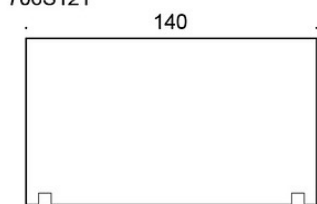

Dimensional drawing 2:

706S14Y