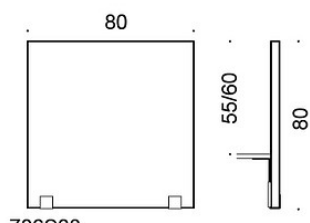

706S14(Y) = 140 x 65 cm

706S16(Y) = 160 x 65 cm

706S18(Y) = 180 x 65 cm

706S20(Y) = 200 x 65 cm

708S08(Y) = 80 x 80 cm

708S10(Y) = 100 x 80 cm

708S12(Y) = 120 x 80 cm

708S14(Y) = 140 x 80 cm

708S16(Y) = 160 x 80 cm

FABRIC CONSUMPTION:

704 = 0.95 m

706 = 1.45 m

FEATURES:

Screen allows mounting to desk front edge or above tabletop. Fixed and height adjustable brackets can be opted when mounted to front edge. Screen height from tabletop can be freely set with adjustable brackets.

65 cm height screens:

- Height from tabletop 40 cm / 50 cm when mounted to front edge

- Height 66 cm from tabletop when mounted above tabletop

80 cm height screens:

- Height from tabletop 55 cm / 65 cm when mounted to front edge

- Height 81 cm from tabletop when mounted above tabletop

Dimensional drawing:

Dimensional drawing 2:

706S08

706S08Y

706S08S

706S10

706S10Y