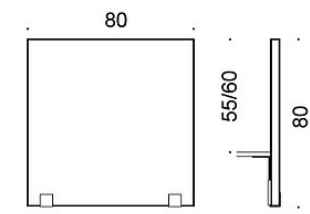

**706S08(Y)** = 80 x 65 cm

**706S10(Y)** = 100 x 65 cm

**706S12(Y)** = 120 x 65 cm

**706S14(Y)** = 140 x 65 cm

**706S16(Y)** = 160 x 65 cm

**706S18(Y)** = 180 x 65 cm

**706S20(Y)** = 200 x 65 cm

**708S08(Y)** = 80 x 80 cm

**708S10(Y)** = 100 x 80 cm

**708S12(Y)** = 120 x 80 cm

**708S14(Y)** = 140 x 80 cm

**708S16(Y)** = 160 x 80 cm

---

**FABRIC CONSUMPTION:**

**704** = 0.95 m

**706** = 1.45 m

**65 cm height screens:**

- Height from tabletop 40 cm / 50 cm when mounted to front edge

- Height 66 cm from tabletop when mounted above tabletop

**80 cm height screens:**

- Height from tabletop 55 cm / 65 cm when mounted to front edge

- Height 81 cm from tabletop when mounted above tabletop

Dimensional drawing:

Dimensional drawing 2:

706S08

706S08Y

706S08S

706S10

706S10Y