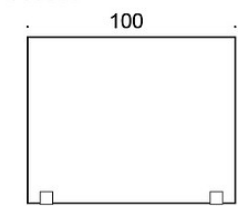

706S14(Y) = 140 x 65 cm

706S16(Y) = 160 x 65 cm

706S18(Y) = 180 x 65 cm

706S20(Y) = 200 x 65 cm

708S08(Y) = 80 x 80 cm

708S10(Y) = 100 x 80 cm

708S12(Y) = 120 x 80 cm

708S14(Y) = 140 x 80 cm

708S16(Y) = 160 x 80 cm

FABRIC CONSUMPTION:

704 = 0.95 m

706 = 1.45 m

FEATURES:

Screen allows mounting to desk front edge or above tabletop. Fixed and height adjustable brackets can be opted when mounted to front edge. Screen height from tabletop can be freely set with adjustable brackets.

65 cm height screens:

- Height from tabletop 40 cm / 50 cm when mounted to front edge

- Height 66 cm from tabletop when mounted above tabletop

80 cm height screens:

- Height from tabletop 55 cm / 65 cm when mounted to front edge

- Height 81 cm from tabletop when mounted above tabletop

Dimensional drawing:

Dimensional drawing 2:

706S08

706S08Y

706S08S

706S10

706S10Y