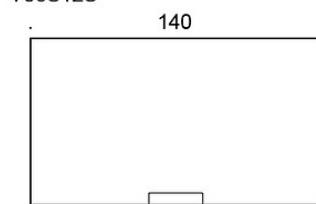

Face 706S08, PE: 20.88 kg CO₂e

Face 706S08, PP: 21.45 kg CO₂e

PRODUCT CODE NUMBER:

706S06(Y) = 60 x 65 cm

706S07(Y) = 70 x 65 cm

706S08(Y) = 80 x 65 cm

706S10(Y) = 100 x 65 cm

706S12(Y) = 120 x 65 cm

708S16(Y) = 160 x 80 cm

FABRIC CONSUMPTION:

704 = 0.95 m

706 = 1.45 m

FEATURES:

Screen allows mounting to desk front edge or above tabletop. Fixed and height adjustable brackets can be opted when mounted to front edge. Screen height from tabletop can be freely set with adjustable brackets.

- Height 81 cm from tabletop when mounted above tabletop

Dimensional drawing:

Dimensional drawing 2:

706S08

706S08Y

706S08S

706S10

706S10Y

706S10S

706S12

706S12Y

706S12S

706S14

706S14Y

706S14S

706S16