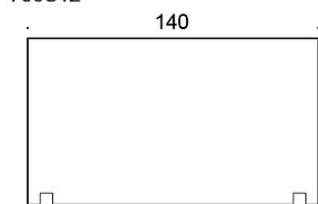

Dimensional drawing 2:

706S14