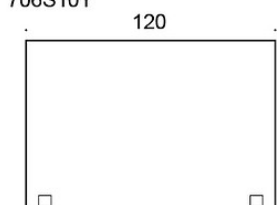

Dimensional drawing 2:

706S12Y