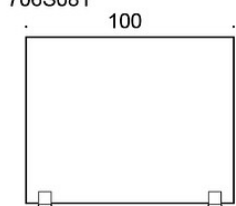

Face 706S08, PE: 20.88 kg CO₂e

Face 706S08, PP: 21.45 kg CO₂e

PRODUCT CODE NUMBER:

706S06(Y) = 60 x 65 cm

706S07(Y) = 70 x 65 cm

706S08(Y) = 80 x 65 cm

706S10(Y) = 100 x 65 cm

706S12(Y) = 120 x 65 cm

708S16(Y) = 160 x 80 cm

FABRIC CONSUMPTION:

704 = 0.95 m

706 = 1.45 m

FEATURES:

Screen allows mounting to desk front edge or above tabletop. Fixed and height adjustable brackets can be opted when mounted to front edge. Screen height from tabletop can be freely set with adjustable brackets.

65 cm height screens:

- Height from tabletop 40 cm / 50 cm when mounted to front edge

- Height 66 cm from tabletop when mounted above tabletop

80 cm height screens:

- Height from tabletop 55 cm / 65 cm when mounted to front edge

- Height 81 cm from tabletop when mounted above tabletop

Dimensional drawing:

Dimensional drawing 2:

706S08

706S08Y

706S08S

706S10

706S10Y