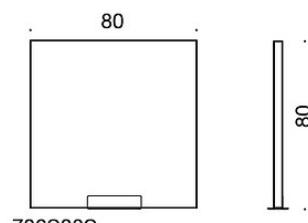

706S14(Y) = 140 x 65 cm

706S16(Y) = 160 x 65 cm

706S18(Y) = 180 x 65 cm

706S20(Y) = 200 x 65 cm

708S08(Y) = 80 x 80 cm

708S10(Y) = 100 x 80 cm

708S12(Y) = 120 x 80 cm

708S14(Y) = 140 x 80 cm

708S16(Y) = 160 x 80 cm

FABRIC CONSUMPTION:

704 = 0.95 m

706 = 1.45 m

FEATURES:

Screen allows mounting to desk front edge or above tabletop. Fixed and height adjustable brackets can be opted when mounted to front edge. Screen height from tabletop can be freely set with adjustable brackets.

65 cm height screens:

- Height from tabletop 40 cm / 50 cm when mounted to front edge

- Height 66 cm from tabletop when mounted above tabletop

80 cm height screens:

- Height from tabletop 55 cm / 65 cm when mounted to front edge

- Height 81 cm from tabletop when mounted above tabletop

Dimensional drawing:

Dimensional drawing 2:

706S08

706S08Y

706S08S

706S10

706S10Y