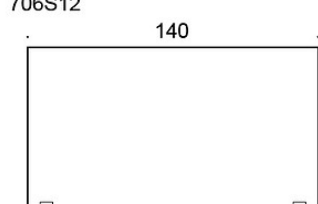

- Height 81 cm from tabletop when mounted above tabletop

Dimensional drawing:

Dimensional drawing 2:

706S08

706S08Y

706S08S

706S10

706S10Y

706S10S

706S12

706S12Y

706S12S

706S14

706S14Y

706S14S

706S16