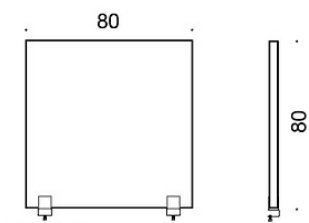

706S14(Y) = 140 x 65 cm

706S16(Y) = 160 x 65 cm

706S18(Y) = 180 x 65 cm

706S20(Y) = 200 x 65 cm

708S08(Y) = 80 x 80 cm

708S10(Y) = 100 x 80 cm

708S12(Y) = 120 x 80 cm

708S14(Y) = 140 x 80 cm

708S16(Y) = 160 x 80 cm

FABRIC CONSUMPTION:

704 = 0.95 m

706 = 1.45 m

FEATURES:

Screen allows mounting to desk front edge or above tabletop. Fixed and height adjustable brackets can be opted when mounted to front edge. Screen height from tabletop can be freely set with adjustable brackets.

65 cm height screens:

- Height from tabletop 40 cm / 50 cm when mounted to front edge

- Height 66 cm from tabletop when mounted above tabletop

80 cm height screens:

- Height from tabletop 55 cm / 65 cm when mounted to front edge

- Height 81 cm from tabletop when mounted above tabletop

Dimensional drawing:

Dimensional drawing 2:

706S08

706S08Y

706S08S

706S10

706S10Y