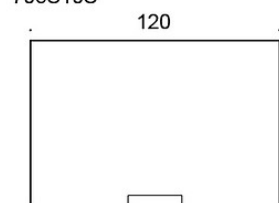

Dimensional drawing 2:

706S12S