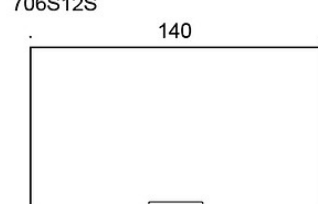

- Height 81 cm from tabletop when mounted above tabletop

Dimensional drawing:

Dimensional drawing 2:

706S08

706S08Y

706S08S

706S10

706S10Y

706S10S

706S12

706S12Y

706S12S

706S14

706S14Y

706S14S

706S16