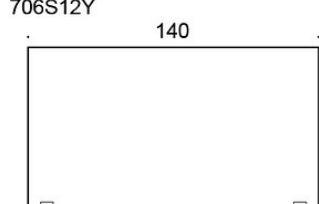

- Height 81 cm from tabletop when mounted above tabletop

Dimensional drawing:

Dimensional drawing 2:

706S08

706S08Y

706S08S

706S10

706S10Y

706S10S

706S12

706S12Y

706S12S

706S14

706S14Y

706S14S

706S16