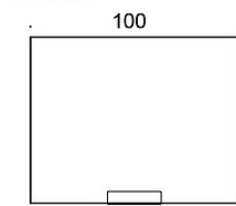

Face 706S08, PE: 20.88 kg CO₂e

Face 706S08, PP: 21.45 kg CO₂e

PRODUCT CODE NUMBER:

706S06(Y) = 60 x 65 cm

706S07(Y) = 70 x 65 cm

706S08(Y) = 80 x 65 cm

706S10(Y) = 100 x 65 cm

706S12(Y) = 120 x 65 cm

708S16(Y) = 160 x 80 cm

FABRIC CONSUMPTION:

704 = 0.95 m

706 = 1.45 m

FEATURES:

Screen allows mounting to desk front edge or above tabletop. Fixed and height adjustable brackets can be opted when mounted to front edge. Screen height from tabletop can be freely set with adjustable brackets.

65 cm height screens:

- Height from tabletop 40 cm / 50 cm when mounted to front edge

- Height 66 cm from tabletop when mounted above tabletop

80 cm height screens:

- Height from tabletop 55 cm / 65 cm when mounted to front edge

- Height 81 cm from tabletop when mounted above tabletop

Dimensional drawing:

Dimensional drawing 2:

706S08

706S08Y

706S08S

706S10

706S10Y