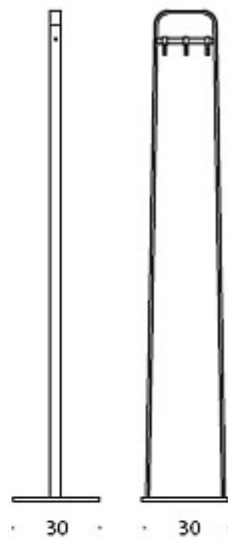

MATERIAL DESCRIPTION:

Material: steel.

Colours: black, white or Inspiring Colours.

PRODUCT CODE NUMBER:

937A = coat rack with five double hooks

937B = coat rack with three double hooks

Dimensional drawing:

937A