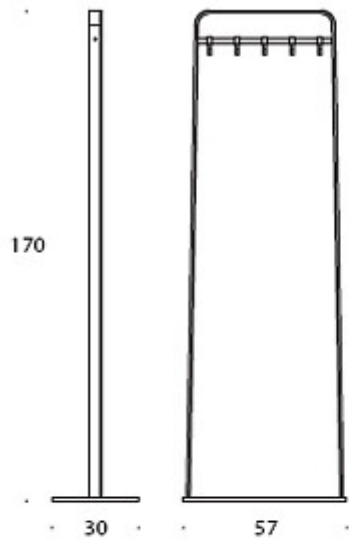

MATERIAL DESCRIPTION:

Material: steel.

Colours: black, white or Inspiring Colours.

PRODUCT CODE NUMBER:

937A = coat rack with five double hooks

937B = coat rack with three double hooks

Dimensional drawing:

937A