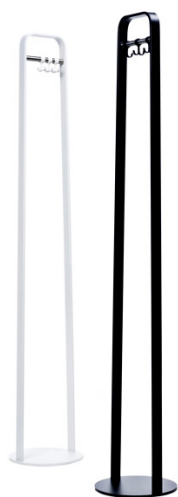

Kaari

Coat rack

Design — Mikko Laakkonen

Kaari is a simple coat rack with carefully thought-out details. The hooks can withstand even heavy weights, and the rack will not fall over even if the weight is uneven. Available in two widths, six and ten hook models.

MATERIAL DESCRIPTION:

Material: steel.

Colours: black, white or Inspiring Colours.

PRODUCT CODE NUMBER:

937A = coat rack with five double hooks

937B = coat rack with three double hooks

Dimensional drawing:

937A