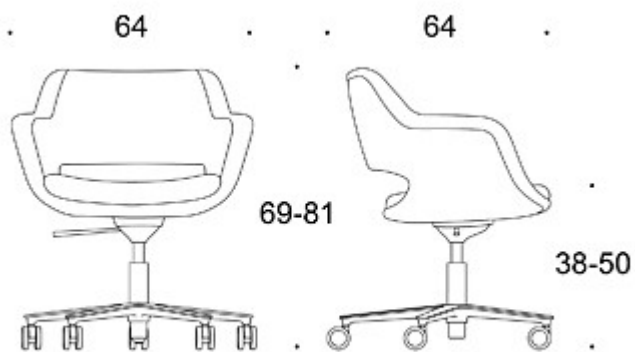

Möbelfakta

MATERIAL DESCRIPTION:

Seat: fully upholstered

Base: white, black or polished aluminium

PRODUCT CODE NUMBER:

224RG = fully upholstered, five star base with castors, height adjustment, tilt mechanism

FABRIC CONSUMPTION:

1.7 m

CARBON FOOTPRINT:

Kilta 224RG: 80.84 kg CO₂e

DESIGN AWARDS:

Suomen Suurmessut 1955

Dimensional drawing:

224RG