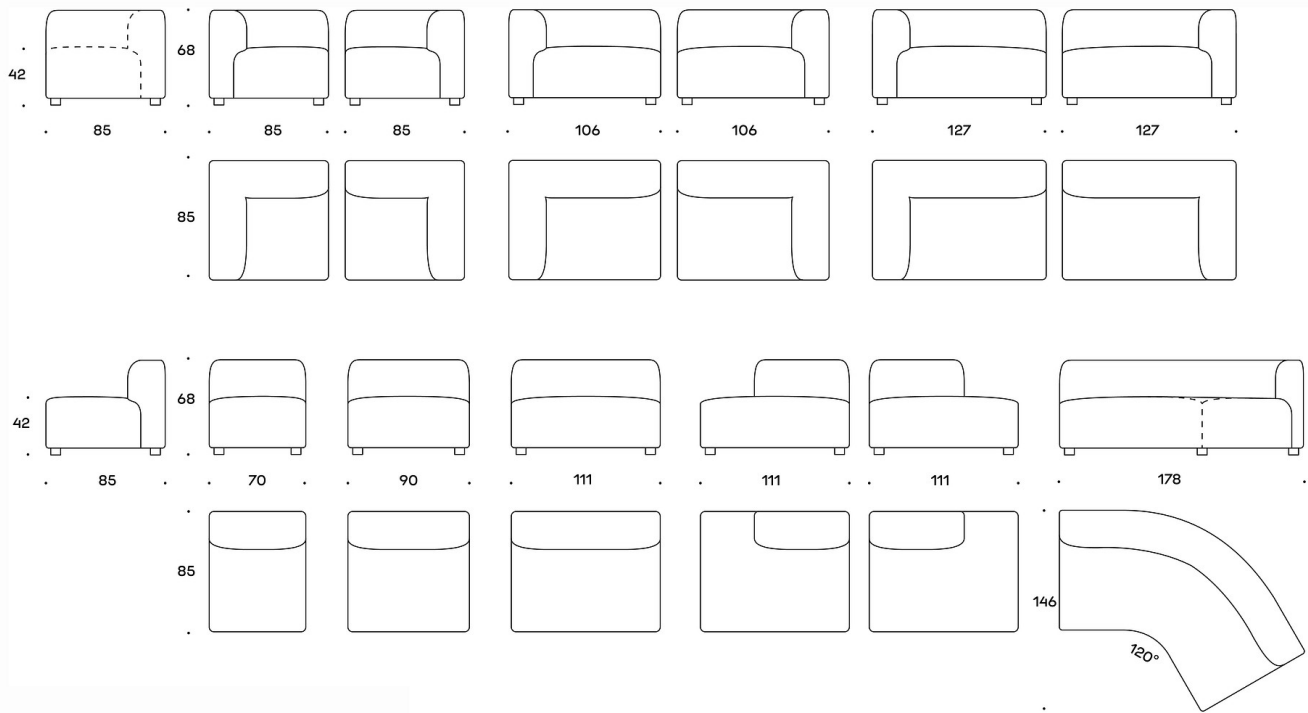

90 cm wide sofa unit without armrests: 2.86 m

111 cm wide sofa unit without armrests: 3.48 m

85 cm wide sofa unit with right armrest: 2.95 m

106 cm wide sofa unit with right armrest: 3.5 m

127 cm wide sofa unit with right armrest: 3.8 m

85 cm wide sofa unit with left armrest: 2.95 m

106 cm wide sofa unit with left armrest: 3.5 m

127 cm wide sofa unit with left armrest: 3.8 m

Sofa unit with short backrest, right: 2.75 m

Sofa unit with short backrest, left: 2.75 m

120° sofa without armrests: 6.27 m

Dimensional drawing:

Dimensional drawing 2: