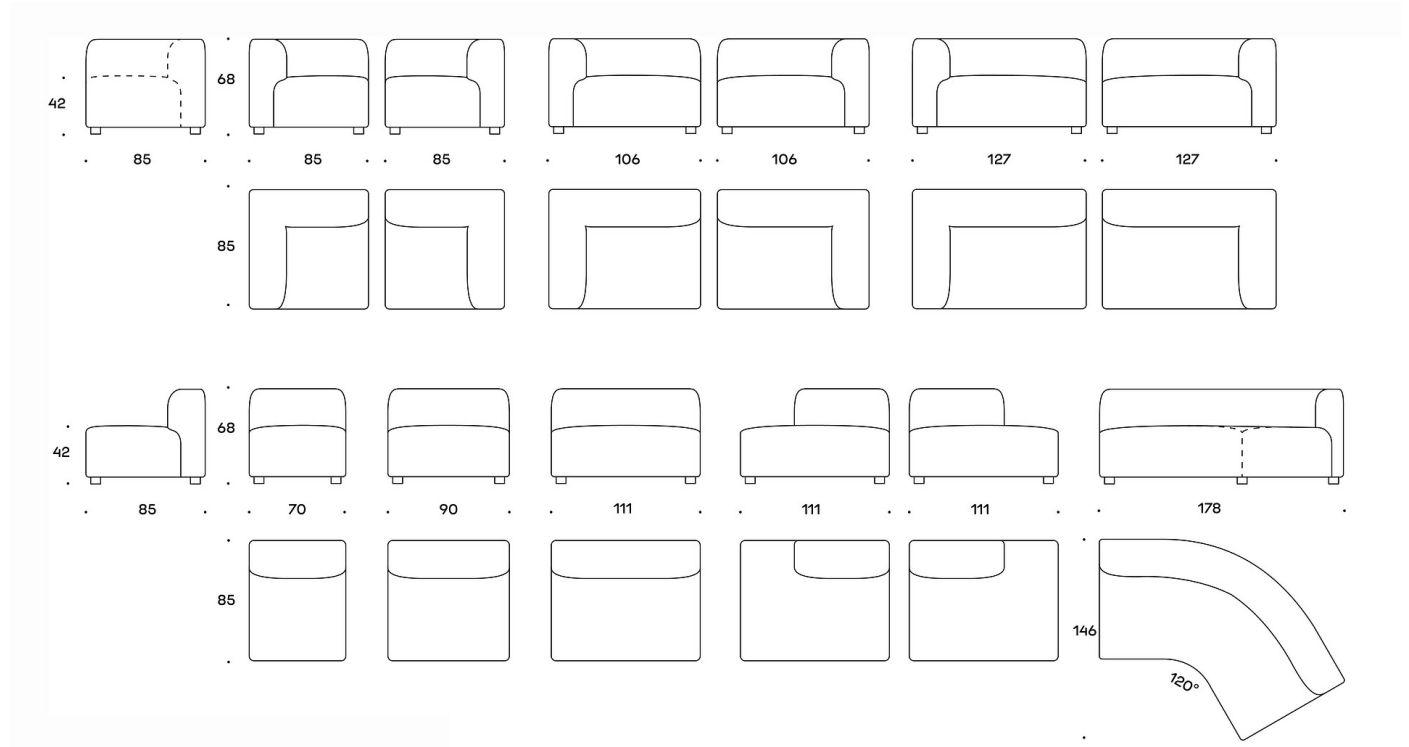

90 cm wide sofa unit without armrests: 2.86 m

111 cm wide sofa unit without armrests: 3.48 m

85 cm wide sofa unit with right armrest: 2.95 m

106 cm wide sofa unit with right armrest: 3.5 m

127 cm wide sofa unit with right armrest: 3.8 m

85 cm wide sofa unit with left armrest: 2.95 m

106 cm wide sofa unit with left armrest: 3.5 m

127 cm wide sofa unit with left armrest: 3.8 m

Sofa unit with short backrest, right: 2.75 m

Sofa unit with short backrest, left: 2.75 m

120° sofa without armrests: 6.27 m

Dimensional drawing:

Dimensional drawing 2: