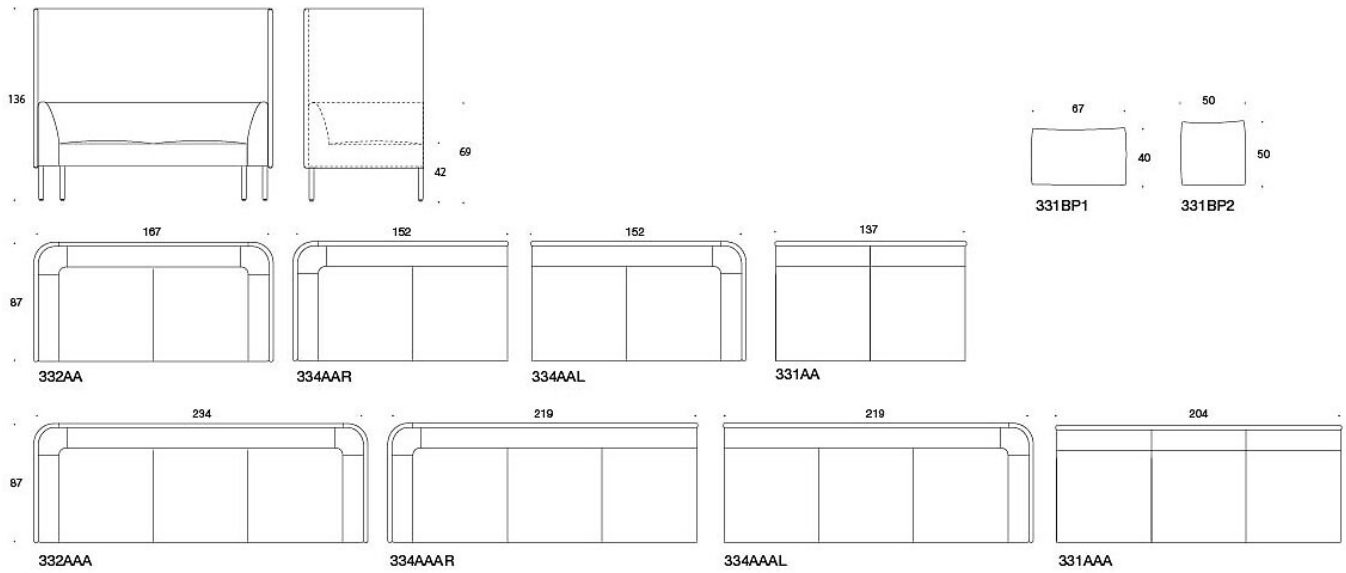

Dimensional drawing 2: