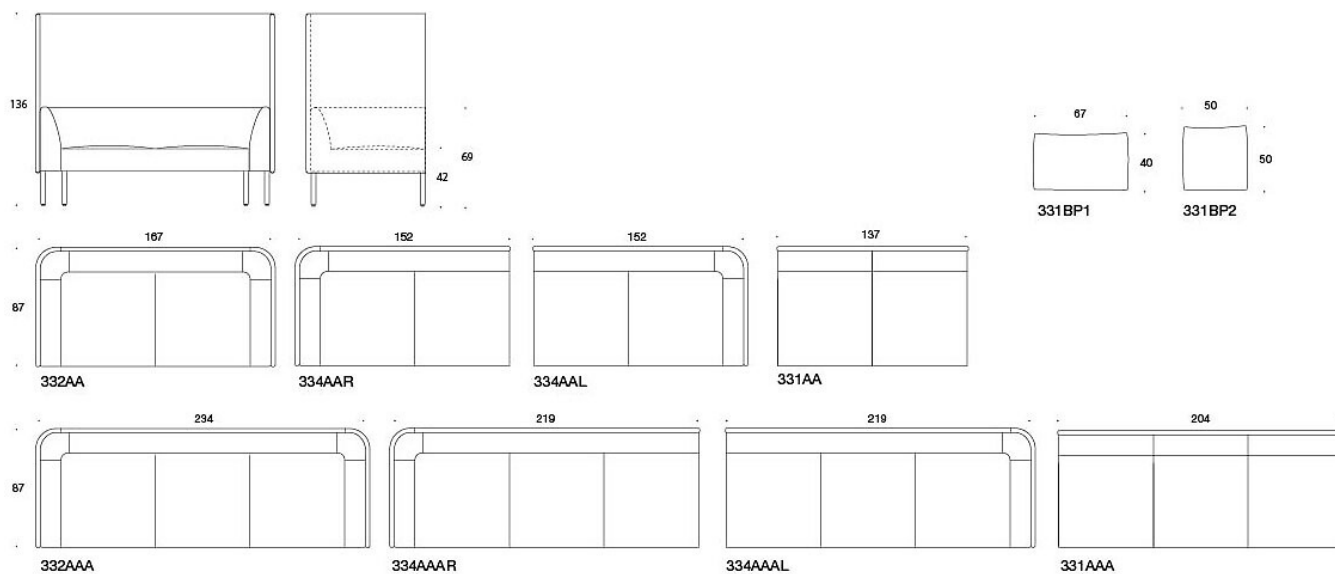

Dimensional drawing 2: