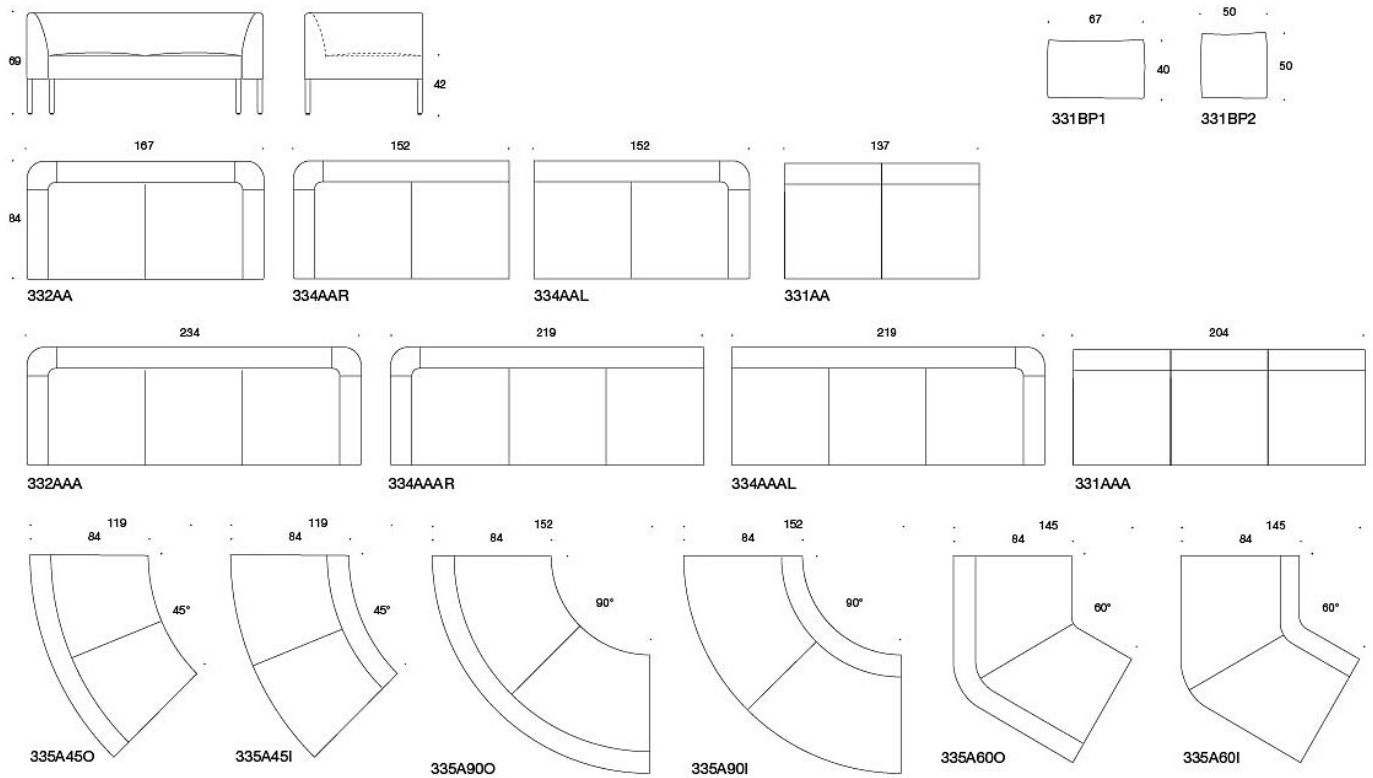

Dimensional drawing: