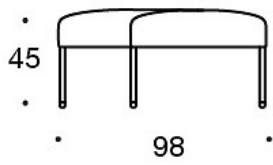

Table leg: white, black or Inspiring Colours

PRODUCT CODE NUMBER:

343A = one-seater bench

343AA = two-seater bench

343AAA = three-seater bench

343RA = corner bench 90°

343RAA = bench 60°

343RAAA = bench 90°

ACCESSORIES:

Power outlet (230V + charging USB)

331PS = decorative cushion, 67x42 cm

331PM = decorative cushion, 42x42 cm

331PL = decorative cushion, 50x50 cm

340T = table between seats

340TL = table with leg

Dimensional drawing:

Dimensional drawing 2:

343RA

343RAA

343RAAA

Dimensional drawing 3: