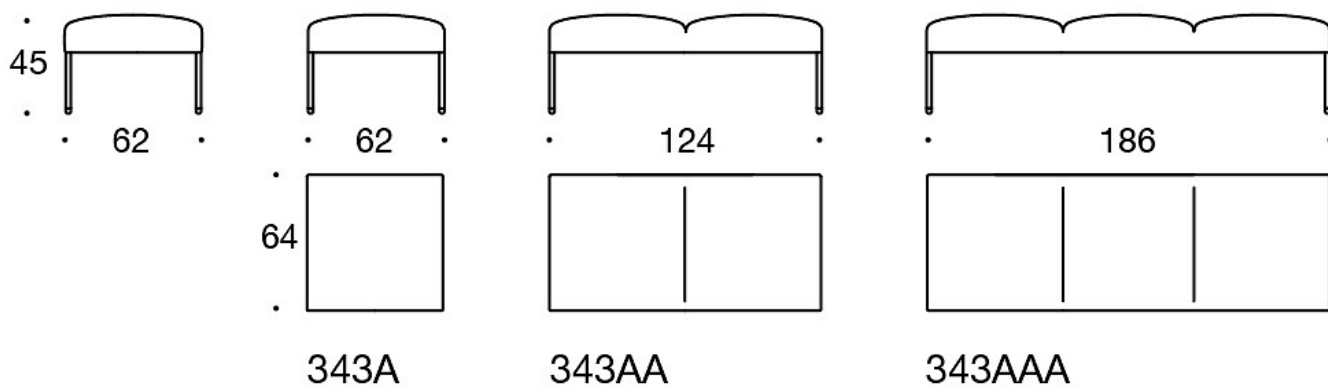

Table leg: white, black or Inspiring Colours

PRODUCT CODE NUMBER:

343A = one-seater bench

343AA = two-seater bench

343AAA = three-seater bench

343RA = corner bench 90°

343RAA = bench 60°

343RAAA = bench 90°

ACCESSORIES:

Power outlet (230V + charging USB)

331PS = decorative cushion, 67x42 cm

331PM = decorative cushion, 42x42 cm

331PL = decorative cushion, 50x50 cm

340T = table between seats

340TL = table with leg

Dimensional drawing:

Dimensional drawing 2:

343RA

343RAA

343RAAA

Dimensional drawing 3: