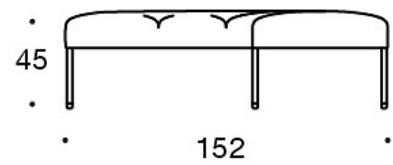

ACCESSORIES:

Power outlet (230V + charging USB)

331PS = decorative cushion, 67x42 cm

331PM = decorative cushion, 42x42 cm

331PL = decorative cushion, 50x50 cm

340T = table between seats

340TL = table with leg

Dimensional drawing:

Dimensional drawing 2:

343RA

343RAA

343RAAA

Dimensional drawing 3: