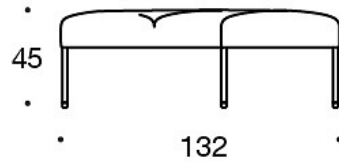

Table leg: white, black or Inspiring Colours

PRODUCT CODE NUMBER:

343A = one-seater bench

343AA = two-seater bench

343AAA = three-seater bench

343RA = corner bench 90°

343RAA = bench 60°

343RAAA = bench 90°

ACCESSORIES:

Power outlet (230V + charging USB)

331PS = decorative cushion, 67x42 cm

331PM = decorative cushion, 42x42 cm

331PL = decorative cushion, 50x50 cm

340T = table between seats

340TL = table with leg

Dimensional drawing:

Dimensional drawing 2:

343RA

343RAA

343RAAA

Dimensional drawing 3: