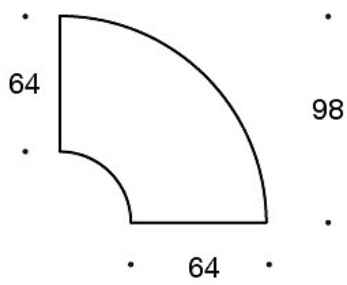

Table leg: white, black or Inspiring Colours

PRODUCT CODE NUMBER:

343A = one-seater bench

343AA = two-seater bench

343AAA = three-seater bench

343RA = corner bench 90°

343RAA = bench 60°

343RAAA = bench 90°

ACCESSORIES:

Power outlet (230V + charging USB)

331PS = decorative cushion, 67x42 cm

331PM = decorative cushion, 42x42 cm

331PL = decorative cushion, 50x50 cm

340T = table between seats

340TL = table with leg

Dimensional drawing:

Dimensional drawing 2:

343RA

343RAA

343RAAA

Dimensional drawing 3: