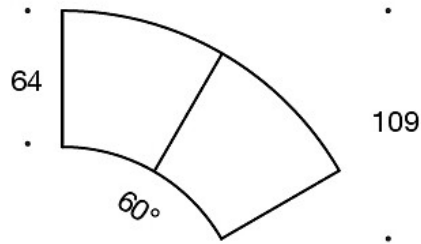

Dimensional drawing 2:

343RAA