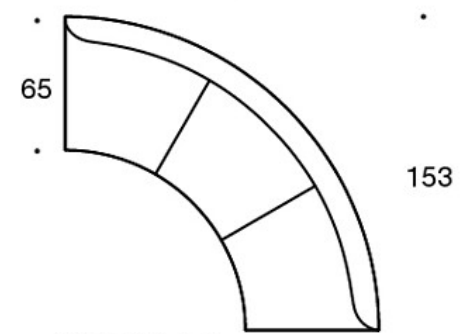

---

**ACCESSORIES:**

Power outlet (230V + charging USB)

**340T** = table between seats**340TL** = turning or fixed table with leg**330PM** = decorative cushion 40x40 cm**330PL** = decorative cushion 48x48**330PS** = decorative cushion 65x40 cm**331PM** = decorative cushion with button, 40x40 cm**331PL** = decorative cushion with button, 48x48 cm**331PS** = decorative cushion with button, 65x40 cm

---

**CARBON FOOTPRINT:****Noora 342AAK:** 131.96 kg CO<sub>2</sub>e**Noora 342AAAK:** 166.92 kg CO<sub>2</sub>e

---

Dimensional drawing:

Dimensional drawing 2:

342RA

342RAA

342RAAA