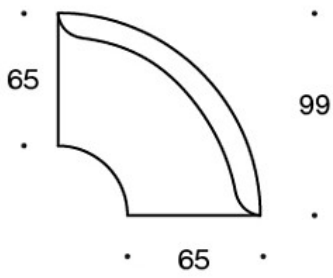

---

**CARBON FOOTPRINT:****Noora 342AAK:** 131.96 kg CO<sub>2</sub>e**Noora 342AAAK:** 166.92 kg CO<sub>2</sub>e

---

Dimensional drawing:

Dimensional drawing 2:

342RA

342RAA

342RAAA