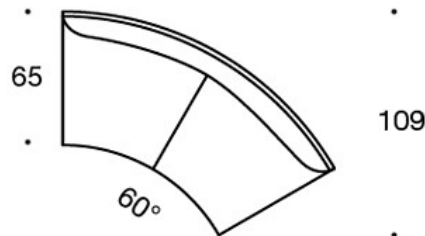

Dimensional drawing 2:

342RAA

342KRA

342KRAA

342KRAAA