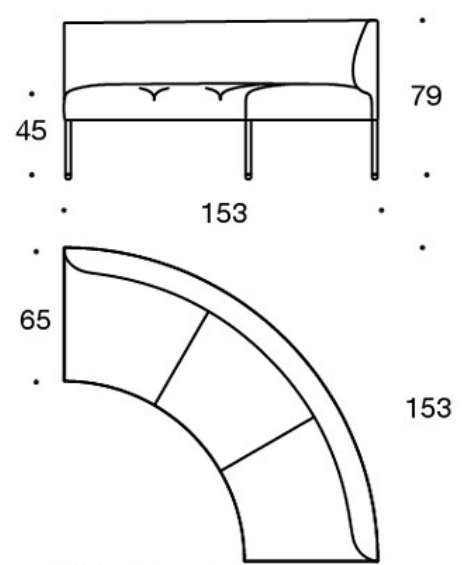

Power outlet (230V + charging USB)

331PS = decorative cushion 67x42 cm**331PM** = decorative cushion 42x42 cm**331PL** = decorative cushion 50x50 cm**340T** = table between seats**340TL** = table with leg**PRODUCT CODE NUMBER:****341A** = one-seater sofa unit without armrests**344AR** = one-seater sofa unit with right armrest**344AL** = one-seater sofa unit with left armrest**341AA** = two-seater sofa without armrests**342AA** = two-seater sofa with armrests**344AAR** = two-seater sofa with right armrest**344AAL** = two-seater sofa with left armrest**341AAA** = three-seater sofa without armrests**342AAA** = three-seater sofa with armrests**344AAAR** = three-seater sofa with right armrest**344AAAL** = three-seater sofa with left armrest**341AK** = one-seater sofa unit without armrests, high back**344ARK** = one-seater sofa unit with right armrest, high back**344ALK** = one-seater sofa unit with left armrest, high back**341AAK** = two-seater sofa without armrests, high back**342AAK** = two-seater sofa with armrests, high back**344AARK** = two-seater sofa with right armrest, high back**344AALK** = two-seater sofa with left armrest, high back**341AAAK** = three-seater sofa without armrests, high back**342AAAK** = three-seater sofa with armrests, high back**344AAARK** = three-seater sofa with right armrest, high back**344AAALK** = three-seater sofa with left armrest, high back**342RA** = 90° round corner sofa without armrests and with outer backrest**342RAAA** = 90° sofa without armrests and with outer backrest**342RAA** = 60° sofa without armrests and with outer backrest**342RKA** = 90° round corner sofa without armrests and with high outer backrest**342KRAAA** = 90° sofa without armrests and with high outer backrest**342KRAA** = 60° sofa without armrests and with high outer backrest

Dimensional drawing:

Dimensional drawing 2:

342RA

342RAA

342RAAA

342KRA

342KRAA

342KRAAA

Dimensional drawing 3: