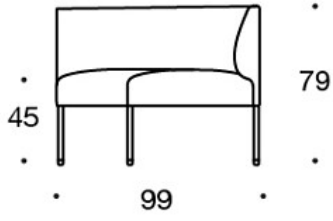

---

**ACCESSORIES:**

Power outlet (230V + charging USB)

**340T** = table between seats**340TL** = turning or fixed table with leg**330PM** = decorative cushion 40x40 cm**330PL** = decorative cushion 48x48**330PS** = decorative cushion 65x40 cm**331PM** = decorative cushion with button, 40x40 cm**331PL** = decorative cushion with button, 48x48 cm**331PS** = decorative cushion with button, 65x40 cm

---

**CARBON FOOTPRINT:****Noora 342AAK:** 131.96 kg CO<sub>2</sub>e**Noora 342AAAK:** 166.92 kg CO<sub>2</sub>e

---

Dimensional drawing:

Dimensional drawing 2:

342RA

342RAA

342RAAA