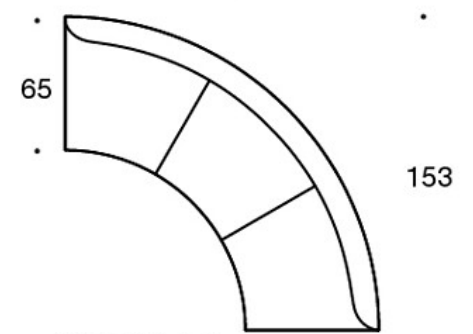

Power outlet (230V + charging USB)

331PS = decorative cushion 67x42 cm**331PM** = decorative cushion 42x42 cm**331PL** = decorative cushion 50x50 cm**340T** = table between seats**340TL** = table with leg**PRODUCT CODE NUMBER:****341A** = one-seater sofa unit without armrests**344AR** = one-seater sofa unit with right armrest**344AL** = one-seater sofa unit with left armrest**341AA** = two-seater sofa without armrests**342AA** = two-seater sofa with armrests**344AAR** = two-seater sofa with right armrest**344AAL** = two-seater sofa with left armrest**341AAA** = three-seater sofa without armrests**342AAA** = three-seater sofa with armrests**344AAAR** = three-seater sofa with right armrest**344AAAL** = three-seater sofa with left armrest**341AK** = one-seater sofa unit without armrests, high back**344ARK** = one-seater sofa unit with right armrest, high back**344ALK** = one-seater sofa unit with left armrest, high back**341AAK** = two-seater sofa without armrests, high back**342AAK** = two-seater sofa with armrests, high back**344AARK** = two-seater sofa with right armrest, high back**344AALK** = two-seater sofa with left armrest, high back**341AAAK** = three-seater sofa without armrests, high back**342AAAK** = three-seater sofa with armrests, high back**344AAARK** = three-seater sofa with right armrest, high back**344AAALK** = three-seater sofa with left armrest, high back**342RA** = 90° round corner sofa without armrests and with outer backrest**342RAAA** = 90° sofa without armrests and with outer backrest**342RAA** = 60° sofa without armrests and with outer backrest**342RKA** = 90° round corner sofa without armrests and with high outer backrest**342KRAAA** = 90° sofa without armrests and with high outer backrest**342KRAA** = 60° sofa without armrests and with high outer backrest

Dimensional drawing:

Dimensional drawing 2:

342RA

342RAA

342RAAA

342KRA

342KRAA

342KRAAA

Dimensional drawing 3: