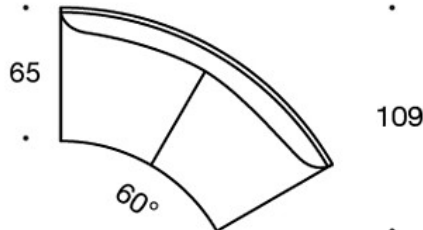

Power outlet (230V + charging USB)

331PS = decorative cushion 67x42 cm**331PM** = decorative cushion 42x42 cm**331PL** = decorative cushion 50x50 cm**340T** = table between seats**340TL** = table with leg**PRODUCT CODE NUMBER:****341A** = one-seater sofa unit without armrests**344AR** = one-seater sofa unit with right armrest**344AL** = one-seater sofa unit with left armrest**341AA** = two-seater sofa without armrests**342AA** = two-seater sofa with armrests**344AAR** = two-seater sofa with right armrest**344AAL** = two-seater sofa with left armrest**341AAA** = three-seater sofa without armrests**342AAA** = three-seater sofa with armrests**344AAAR** = three-seater sofa with right armrest**344AAAL** = three-seater sofa with left armrest**341AK** = one-seater sofa unit without armrests, high back**344ARK** = one-seater sofa unit with right armrest, high back**344ALK** = one-seater sofa unit with left armrest, high back**341AAK** = two-seater sofa without armrests, high back**342AAK** = two-seater sofa with armrests, high back**344AARK** = two-seater sofa with right armrest, high back**344AALK** = two-seater sofa with left armrest, high back**341AAAK** = three-seater sofa without armrests, high back**342AAAK** = three-seater sofa with armrests, high back**344AAARK** = three-seater sofa with right armrest, high back**344AAALK** = three-seater sofa with left armrest, high back**342RA** = 90° round corner sofa without armrests and with outer backrest**342RAAA** = 90° sofa without armrests and with outer backrest**342RAA** = 60° sofa without armrests and with outer backrest**342RKA** = 90° round corner sofa without armrests and with high outer backrest**342KRAAA** = 90° sofa without armrests and with high outer backrest**342KRAA** = 60° sofa without armrests and with high outer backrest

Dimensional drawing:

Dimensional drawing 2:

342RA

342RAA

342RAAA

342KRA

342KRAA

342KRAAA

Dimensional drawing 3: