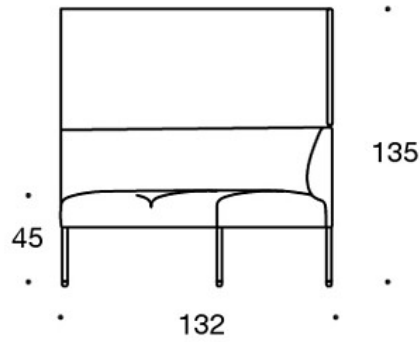

Power outlet (230V + charging USB)

331PS = decorative cushion 67x42 cm**331PM** = decorative cushion 42x42 cm**331PL** = decorative cushion 50x50 cm**340T** = table between seats**340TL** = table with leg**PRODUCT CODE NUMBER:****341A** = one-seater sofa unit without armrests**344AR** = one-seater sofa unit with right armrest**344AL** = one-seater sofa unit with left armrest**341AA** = two-seater sofa without armrests**342AA** = two-seater sofa with armrests**344AAR** = two-seater sofa with right armrest**344AAL** = two-seater sofa with left armrest**341AAA** = three-seater sofa without armrests**342AAA** = three-seater sofa with armrests**344AAAR** = three-seater sofa with right armrest**344AAAL** = three-seater sofa with left armrest**341AK** = one-seater sofa unit without armrests, high back**344ARK** = one-seater sofa unit with right armrest, high back**344ALK** = one-seater sofa unit with left armrest, high back**341AAK** = two-seater sofa without armrests, high back**342AAK** = two-seater sofa with armrests, high back**344AARK** = two-seater sofa with right armrest, high back**344AALK** = two-seater sofa with left armrest, high back**341AAAK** = three-seater sofa without armrests, high back**342AAAK** = three-seater sofa with armrests, high back**344AAARK** = three-seater sofa with right armrest, high back**344AAALK** = three-seater sofa with left armrest, high back**342RA** = 90° round corner sofa without armrests and with outer backrest**342RAAA** = 90° sofa without armrests and with outer backrest**342RAA** = 60° sofa without armrests and with outer backrest**342RKA** = 90° round corner sofa without armrests and with high outer backrest**342KRAAA** = 90° sofa without armrests and with high outer backrest**342KRAA** = 60° sofa without armrests and with high outer backrest

Dimensional drawing:

Dimensional drawing 2:

342RA

342RAA

342RAAA

342KRA

342KRAA

342KRAAA

Dimensional drawing 3: