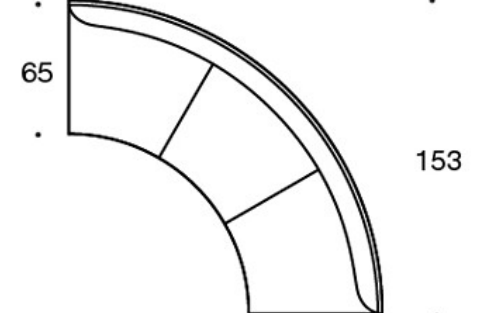

Power outlet (230V + charging USB)

331PS = decorative cushion 67x42 cm**331PM** = decorative cushion 42x42 cm**331PL** = decorative cushion 50x50 cm**340T** = table between seats**340TL** = table with leg**PRODUCT CODE NUMBER:****341A** = one-seater sofa unit without armrests**344AR** = one-seater sofa unit with right armrest**344AL** = one-seater sofa unit with left armrest**341AA** = two-seater sofa without armrests**342AA** = two-seater sofa with armrests**344AAR** = two-seater sofa with right armrest**344AAL** = two-seater sofa with left armrest**341AAA** = three-seater sofa without armrests**342AAA** = three-seater sofa with armrests**344AAAR** = three-seater sofa with right armrest**344AAAL** = three-seater sofa with left armrest**341AK** = one-seater sofa unit without armrests, high back**344ARK** = one-seater sofa unit with right armrest, high back**344ALK** = one-seater sofa unit with left armrest, high back**341AAK** = two-seater sofa without armrests, high back**342AAK** = two-seater sofa with armrests, high back**344AARK** = two-seater sofa with right armrest, high back**344AALK** = two-seater sofa with left armrest, high back**341AAAK** = three-seater sofa without armrests, high back**342AAAK** = three-seater sofa with armrests, high back**344AAARK** = three-seater sofa with right armrest, high back**344AAALK** = three-seater sofa with left armrest, high back**342RA** = 90° round corner sofa without armrests and with outer backrest**342RAAA** = 90° sofa without armrests and with outer backrest**342RAA** = 60° sofa without armrests and with outer backrest**342RKA** = 90° round corner sofa without armrests and with high outer backrest**342KRAAA** = 90° sofa without armrests and with high outer backrest**342KRAA** = 60° sofa without armrests and with high outer backrest

Dimensional drawing:

Dimensional drawing 2:

342RA

342RAA

342RAAA

342KRA

342KRAA

342KRAAA

Dimensional drawing 3: