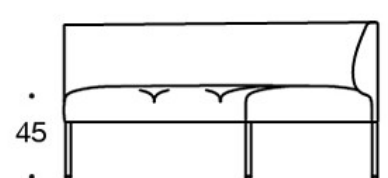

Power outlet (230V + charging USB)

340T = table between seats**340TL** = turning or fixed table with leg**330PM** = decorative cushion 40x40 cm**330PL** = decorative cushion 48x48**330PS** = decorative cushion 65x40 cm**331PM** = decorative cushion with button, 40x40 cm**331PL** = decorative cushion with button, 48x48 cm**331PS** = decorative cushion with button, 65x40 cm

Dimensional drawing:

Dimensional drawing 2:

99

65

342RA

132

60°

342RAA