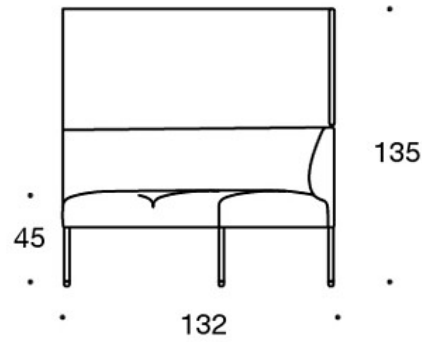

Dimensional drawing 2:

342RAA

342KRAA