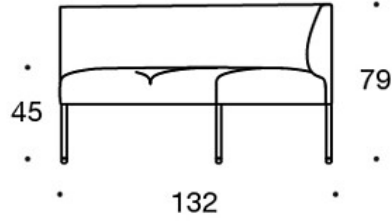

---

**ACCESSORIES:**

Power outlet (230V + charging USB)

**340T** = table between seats**340TL** = turning or fixed table with leg**330PM** = decorative cushion 40x40 cm**330PL** = decorative cushion 48x48**330PS** = decorative cushion 65x40 cm**331PM** = decorative cushion with button, 40x40 cm**331PL** = decorative cushion with button, 48x48 cm**331PS** = decorative cushion with button, 65x40 cm

---

**CARBON FOOTPRINT:****Noora 342AAK:** 131.96 kg CO<sub>2</sub>e**Noora 342AAAK:** 166.92 kg CO<sub>2</sub>e

---

Dimensional drawing:

Dimensional drawing 2:

342RA

342RAA

342RAAA