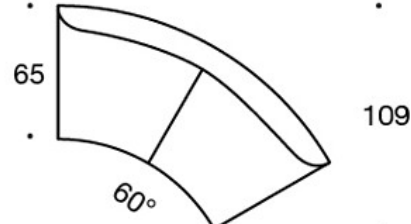

Power outlet (230V + charging USB)

331PS = decorative cushion 67x42 cm**331PM** = decorative cushion 42x42 cm**331PL** = decorative cushion 50x50 cm**340T** = table between seats**340TL** = table with leg**PRODUCT CODE NUMBER:****341A** = one-seater sofa unit without armrests**344AR** = one-seater sofa unit with right armrest**344AL** = one-seater sofa unit with left armrest**341AA** = two-seater sofa without armrests**342AA** = two-seater sofa with armrests**344AAR** = two-seater sofa with right armrest**344AAL** = two-seater sofa with left armrest**341AAA** = three-seater sofa without armrests**342AAA** = three-seater sofa with armrests**344AAAR** = three-seater sofa with right armrest**344AAAL** = three-seater sofa with left armrest**341AK** = one-seater sofa unit without armrests, high back**344ARK** = one-seater sofa unit with right armrest, high back**344ALK** = one-seater sofa unit with left armrest, high back**341AAK** = two-seater sofa without armrests, high back**342AAK** = two-seater sofa with armrests, high back**344AARK** = two-seater sofa with right armrest, high back**344AALK** = two-seater sofa with left armrest, high back**341AAAK** = three-seater sofa without armrests, high back**342AAAK** = three-seater sofa with armrests, high back**344AAARK** = three-seater sofa with right armrest, high back**344AAALK** = three-seater sofa with left armrest, high back**342RA** = 90° round corner sofa without armrests and with outer backrest**342RAAA** = 90° sofa without armrests and with outer backrest**342RAA** = 60° sofa without armrests and with outer backrest**342RKA** = 90° round corner sofa without armrests and with high outer backrest**342KRAAA** = 90° sofa without armrests and with high outer backrest**342KRAA** = 60° sofa without armrests and with high outer backrest

Dimensional drawing:

Dimensional drawing 2:

342RA

342RAA

342RAAA

342KRA

342KRAA

342KRAAA