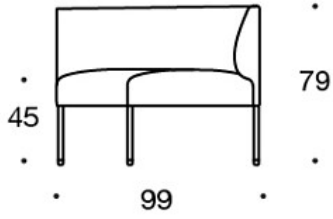

Dimensional drawing 2:

342RA