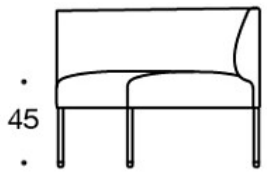

Dimensional drawing 2: