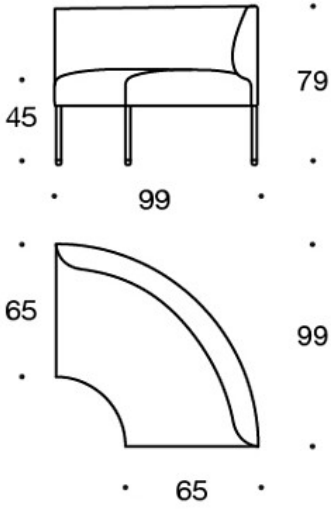

Power outlet (230V + charging USB)

331PS = decorative cushion 67x42 cm**331PM** = decorative cushion 42x42 cm**331PL** = decorative cushion 50x50 cm**340T** = table between seats**340TL** = table with leg**PRODUCT CODE NUMBER:****341A** = one-seater sofa unit without armrests**344AR** = one-seater sofa unit with right armrest**344AL** = one-seater sofa unit with left armrest**341AA** = two-seater sofa without armrests**342AA** = two-seater sofa with armrests**344AAR** = two-seater sofa with right armrest**344AAL** = two-seater sofa with left armrest**341AAA** = three-seater sofa without armrests**342AAA** = three-seater sofa with armrests**344AAAR** = three-seater sofa with right armrest**344AAAL** = three-seater sofa with left armrest**341AK** = one-seater sofa unit without armrests, high back**344ARK** = one-seater sofa unit with right armrest, high back**344ALK** = one-seater sofa unit with left armrest, high back**341AAK** = two-seater sofa without armrests, high back**342AAK** = two-seater sofa with armrests, high back**344AARK** = two-seater sofa with right armrest, high back**344AALK** = two-seater sofa with left armrest, high back**341AAAK** = three-seater sofa without armrests, high back**342AAAK** = three-seater sofa with armrests, high back**344AAARK** = three-seater sofa with right armrest, high back**344AAALK** = three-seater sofa with left armrest, high back**342RA** = 90° round corner sofa without armrests and with outer backrest**342RAAA** = 90° sofa without armrests and with outer backrest**342RAA** = 60° sofa without armrests and with outer backrest**342RKA** = 90° round corner sofa without armrests and with high outer backrest**342KRAAA** = 90° sofa without armrests and with high outer backrest**342KRAA** = 60° sofa without armrests and with high outer backrest

Dimensional drawing:

Dimensional drawing 2:

342RA

342RAA

342RAAA

342KRA

342KRAA

342KRAAA

Dimensional drawing 3: