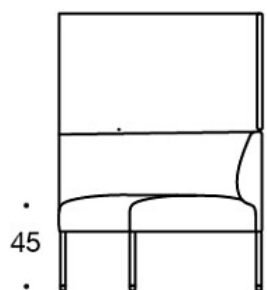

Dimensional drawing 2:

99

65

342RA

132

60°

342RAA

153

153

342RAAA

99

65

342KRA

132

60°

342KRAA

153

153

342KRAAA