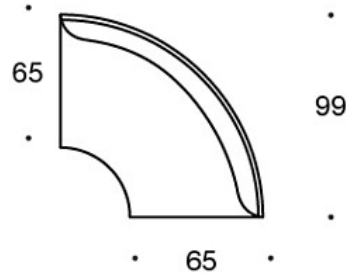

Power outlet (230V + charging USB)

331PS = decorative cushion 67x42 cm**331PM** = decorative cushion 42x42 cm**331PL** = decorative cushion 50x50 cm**340T** = table between seats**340TL** = table with leg**PRODUCT CODE NUMBER:****341A** = one-seater sofa unit without armrests**344AR** = one-seater sofa unit with right armrest**344AL** = one-seater sofa unit with left armrest**341AA** = two-seater sofa without armrests**342AA** = two-seater sofa with armrests**344AAR** = two-seater sofa with right armrest**344AAL** = two-seater sofa with left armrest**341AAA** = three-seater sofa without armrests**342AAA** = three-seater sofa with armrests**344AAAR** = three-seater sofa with right armrest**344AAAL** = three-seater sofa with left armrest**341AK** = one-seater sofa unit without armrests, high back**344ARK** = one-seater sofa unit with right armrest, high back**344ALK** = one-seater sofa unit with left armrest, high back**341AAK** = two-seater sofa without armrests, high back**342AAK** = two-seater sofa with armrests, high back**344AARK** = two-seater sofa with right armrest, high back**344AALK** = two-seater sofa with left armrest, high back**341AAAK** = three-seater sofa without armrests, high back**342AAAK** = three-seater sofa with armrests, high back**344AAARK** = three-seater sofa with right armrest, high back**344AAALK** = three-seater sofa with left armrest, high back**342RA** = 90° round corner sofa without armrests and with outer backrest**342RAAA** = 90° sofa without armrests and with outer backrest**342RAA** = 60° sofa without armrests and with outer backrest**342RKA** = 90° round corner sofa without armrests and with high outer backrest**342KRAAA** = 90° sofa without armrests and with high outer backrest**342KRAA** = 60° sofa without armrests and with high outer backrest

Dimensional drawing:

Dimensional drawing 2:

342RA

342RAA

342RAAA

342KRA

342KRAA

342KRAAA

Dimensional drawing 3: