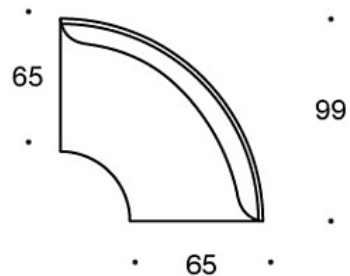

Dimensional drawing 2:

342RAA

342KRA

342KRAA