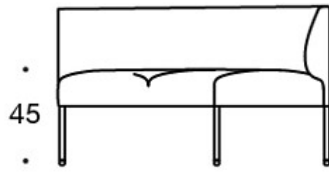

Power outlet (230V + charging USB)

340T = table between seats**340TL** = turning or fixed table with leg**330PM** = decorative cushion 40x40 cm**330PL** = decorative cushion 48x48**330PS** = decorative cushion 65x40 cm**331PM** = decorative cushion with button, 40x40 cm**331PL** = decorative cushion with button, 48x48 cm**331PS** = decorative cushion with button, 65x40 cm

Dimensional drawing:

Dimensional drawing 2:

99

65

342RA

132

60°

342RAA