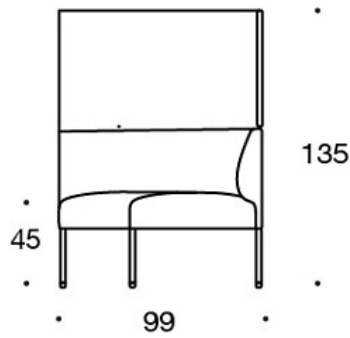

---

**ACCESSORIES:**

Power outlet (230V + charging USB)

**340T** = table between seats**340TL** = turning or fixed table with leg**330PM** = decorative cushion 40x40 cm**330PL** = decorative cushion 48x48**330PS** = decorative cushion 65x40 cm**331PM** = decorative cushion with button, 40x40 cm**331PL** = decorative cushion with button, 48x48 cm**331PS** = decorative cushion with button, 65x40 cm

---

**CARBON FOOTPRINT:****Noora 342AAK:** 131.96 kg CO<sub>2</sub>e**Noora 342AAAK:** 166.92 kg CO<sub>2</sub>e

---

Dimensional drawing:

Dimensional drawing 2:

342RA

342RAA

342RAAA

342KRA

342KRAA

342KRAAA

Dimensional drawing 3: