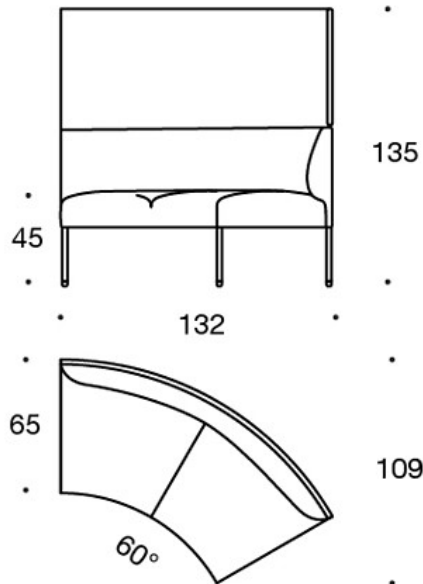

Power outlet (230V + charging USB)

331PS = decorative cushion 67x42 cm**331PM** = decorative cushion 42x42 cm**331PL** = decorative cushion 50x50 cm**340T** = table between seats**340TL** = table with leg**PRODUCT CODE NUMBER:****341A** = one-seater sofa unit without armrests**344AR** = one-seater sofa unit with right armrest**344AL** = one-seater sofa unit with left armrest**341AA** = two-seater sofa without armrests**342AA** = two-seater sofa with armrests**344AAR** = two-seater sofa with right armrest**344AAL** = two-seater sofa with left armrest**341AAA** = three-seater sofa without armrests**342AAA** = three-seater sofa with armrests**344AAAR** = three-seater sofa with right armrest**344AAAL** = three-seater sofa with left armrest**341AK** = one-seater sofa unit without armrests, high back**344ARK** = one-seater sofa unit with right armrest, high back**344ALK** = one-seater sofa unit with left armrest, high back**341AAK** = two-seater sofa without armrests, high back**342AAK** = two-seater sofa with armrests, high back**344AARK** = two-seater sofa with right armrest, high back**344AALK** = two-seater sofa with left armrest, high back**341AAAK** = three-seater sofa without armrests, high back**342AAAK** = three-seater sofa with armrests, high back**344AAARK** = three-seater sofa with right armrest, high back**344AAALK** = three-seater sofa with left armrest, high back**342RA** = 90° round corner sofa without armrests and with outer backrest**342RAAA** = 90° sofa without armrests and with outer backrest**342RAA** = 60° sofa without armrests and with outer backrest**342RKA** = 90° round corner sofa without armrests and with high outer backrest**342KRAAA** = 90° sofa without armrests and with high outer backrest**342KRAA** = 60° sofa without armrests and with high outer backrest

Dimensional drawing:

Dimensional drawing 2:

342RA

342RAA

342RAAA

342KRA

342KRAA

342KRAAA

Dimensional drawing 3: