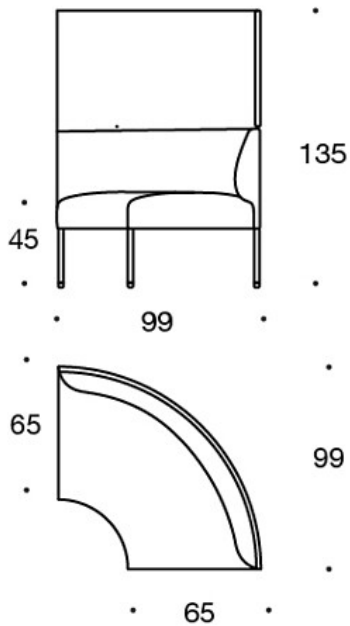

Power outlet (230V + charging USB)

331PS = decorative cushion 67x42 cm**331PM** = decorative cushion 42x42 cm**331PL** = decorative cushion 50x50 cm**340T** = table between seats**340TL** = table with leg**PRODUCT CODE NUMBER:****341A** = one-seater sofa unit without armrests**344AR** = one-seater sofa unit with right armrest**344AL** = one-seater sofa unit with left armrest**341AA** = two-seater sofa without armrests**342AA** = two-seater sofa with armrests**344AAR** = two-seater sofa with right armrest**344AAL** = two-seater sofa with left armrest**341AAA** = three-seater sofa without armrests**342AAA** = three-seater sofa with armrests**344AAAR** = three-seater sofa with right armrest**344AAAL** = three-seater sofa with left armrest**341AK** = one-seater sofa unit without armrests, high back**344ARK** = one-seater sofa unit with right armrest, high back**344ALK** = one-seater sofa unit with left armrest, high back**341AAK** = two-seater sofa without armrests, high back**342AAK** = two-seater sofa with armrests, high back**344AARK** = two-seater sofa with right armrest, high back**344AALK** = two-seater sofa with left armrest, high back**341AAAK** = three-seater sofa without armrests, high back**342AAAK** = three-seater sofa with armrests, high back**344AAARK** = three-seater sofa with right armrest, high back**344AAALK** = three-seater sofa with left armrest, high back**342RA** = 90° round corner sofa without armrests and with outer backrest**342RAAA** = 90° sofa without armrests and with outer backrest**342RAA** = 60° sofa without armrests and with outer backrest**342RKA** = 90° round corner sofa without armrests and with high outer backrest**342KRAAA** = 90° sofa without armrests and with high outer backrest**342KRAA** = 60° sofa without armrests and with high outer backrest

Dimensional drawing:

Dimensional drawing 2:

342RA

342RAA

342RAAA

342KRA

342KRAA

342KRAAA

Dimensional drawing 3: