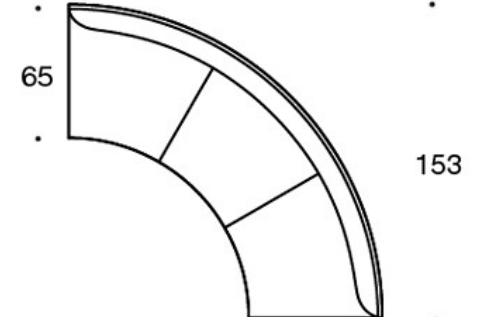

Dimensional drawing 2:

342RAA

342KRAA

342KRAAA