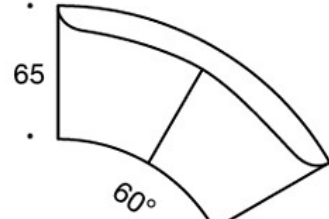

Power outlet (230V + charging USB)

340T = table between seats**340TL** = turning or fixed table with leg**330PM** = decorative cushion 40x40 cm**330PL** = decorative cushion 48x48**330PS** = decorative cushion 65x40 cm**331PM** = decorative cushion with button, 40x40 cm**331PL** = decorative cushion with button, 48x48 cm**331PS** = decorative cushion with button, 65x40 cm

Dimensional drawing:

Dimensional drawing 2:

99

65

342RA

132

60°

342RAA