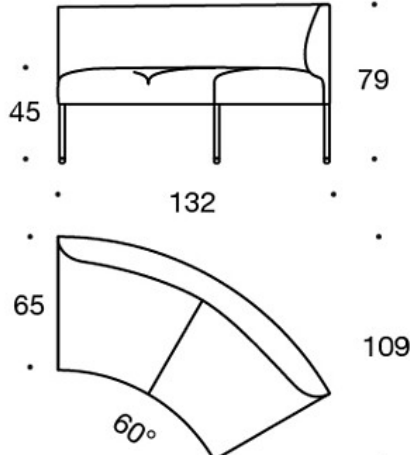

Power outlet (230V + charging USB)

331PS = decorative cushion 67x42 cm**331PM** = decorative cushion 42x42 cm**331PL** = decorative cushion 50x50 cm**340T** = table between seats**340TL** = table with leg**PRODUCT CODE NUMBER:****341A** = one-seater sofa unit without armrests**344AR** = one-seater sofa unit with right armrest**344AL** = one-seater sofa unit with left armrest**341AA** = two-seater sofa without armrests**342AA** = two-seater sofa with armrests**344AAR** = two-seater sofa with right armrest**344AAL** = two-seater sofa with left armrest**341AAA** = three-seater sofa without armrests**342AAA** = three-seater sofa with armrests**344AAAR** = three-seater sofa with right armrest**344AAAL** = three-seater sofa with left armrest**341AK** = one-seater sofa unit without armrests, high back**344ARK** = one-seater sofa unit with right armrest, high back**344ALK** = one-seater sofa unit with left armrest, high back**341AAK** = two-seater sofa without armrests, high back**342AAK** = two-seater sofa with armrests, high back**344AARK** = two-seater sofa with right armrest, high back**344AALK** = two-seater sofa with left armrest, high back**341AAAK** = three-seater sofa without armrests, high back**342AAAK** = three-seater sofa with armrests, high back**344AAARK** = three-seater sofa with right armrest, high back**344AAALK** = three-seater sofa with left armrest, high back**342RA** = 90° round corner sofa without armrests and with outer backrest**342RAAA** = 90° sofa without armrests and with outer backrest**342RAA** = 60° sofa without armrests and with outer backrest**342RKA** = 90° round corner sofa without armrests and with high outer backrest**342KRAAA** = 90° sofa without armrests and with high outer backrest**342KRAA** = 60° sofa without armrests and with high outer backrest

Dimensional drawing:

Dimensional drawing 2:

342RA

342RAA

342RAAA

342KRA

342KRAA

342KRAAA

Dimensional drawing 3: