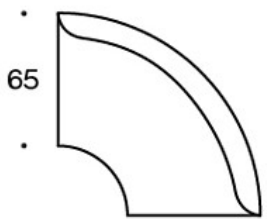

Power outlet (230V + charging USB)

340T = table between seats**340TL** = turning or fixed table with leg**330PM** = decorative cushion 40x40 cm**330PL** = decorative cushion 48x48**330PS** = decorative cushion 65x40 cm**331PM** = decorative cushion with button, 40x40 cm**331PL** = decorative cushion with button, 48x48 cm**331PS** = decorative cushion with button, 65x40 cm

Dimensional drawing:

Dimensional drawing 2:

99

65

342RA

132

60°

342RAA