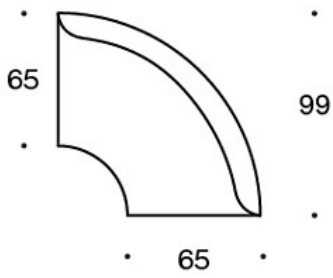

Dimensional drawing 2:

342RA