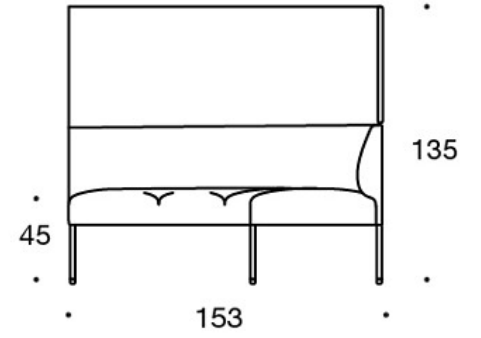

Dimensional drawing 2:

342RAA

342KRAA