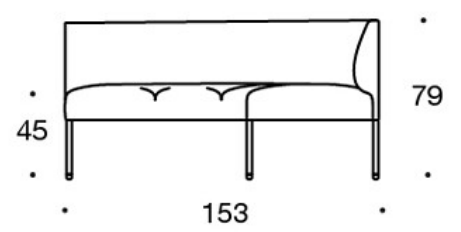

Power outlet (230V + charging USB)

331PS = decorative cushion 67x42 cm**331PM** = decorative cushion 42x42 cm**331PL** = decorative cushion 50x50 cm**340T** = table between seats**340TL** = table with leg**PRODUCT CODE NUMBER:****341A** = one-seater sofa unit without armrests**344AR** = one-seater sofa unit with right armrest**344AL** = one-seater sofa unit with left armrest**341AA** = two-seater sofa without armrests**342AA** = two-seater sofa with armrests**344AAR** = two-seater sofa with right armrest**344AAL** = two-seater sofa with left armrest**341AAA** = three-seater sofa without armrests**342AAA** = three-seater sofa with armrests**344AAAR** = three-seater sofa with right armrest**344AAAL** = three-seater sofa with left armrest**341AK** = one-seater sofa unit without armrests, high back**344ARK** = one-seater sofa unit with right armrest, high back**344ALK** = one-seater sofa unit with left armrest, high back**341AAK** = two-seater sofa without armrests, high back**342AAK** = two-seater sofa with armrests, high back**344AARK** = two-seater sofa with right armrest, high back**344AALK** = two-seater sofa with left armrest, high back**341AAAK** = three-seater sofa without armrests, high back**342AAAK** = three-seater sofa with armrests, high back**344AAARK** = three-seater sofa with right armrest, high back**344AAALK** = three-seater sofa with left armrest, high back**342RA** = 90° round corner sofa without armrests and with outer backrest**342RAAA** = 90° sofa without armrests and with outer backrest**342RAA** = 60° sofa without armrests and with outer backrest**342RKA** = 90° round corner sofa without armrests and with high outer backrest**342KRAAA** = 90° sofa without armrests and with high outer backrest**342KRAA** = 60° sofa without armrests and with high outer backrest

Dimensional drawing:

Dimensional drawing 2:

342RA

342RAA

342RAAA

342KRA

342KRAA

342KRAAA

Dimensional drawing 3: