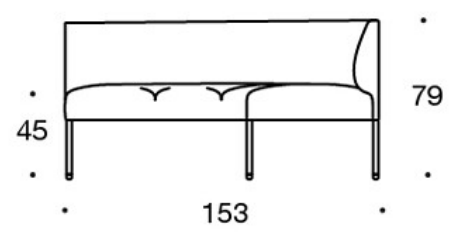

---

**ACCESSORIES:**

Power outlet (230V + charging USB)

**340T** = table between seats**340TL** = turning or fixed table with leg**330PM** = decorative cushion 40x40 cm**330PL** = decorative cushion 48x48**330PS** = decorative cushion 65x40 cm**331PM** = decorative cushion with button, 40x40 cm**331PL** = decorative cushion with button, 48x48 cm**331PS** = decorative cushion with button, 65x40 cm

---

**CARBON FOOTPRINT:****Noora 342AAK:** 131.96 kg CO<sub>2</sub>e**Noora 342AAAK:** 166.92 kg CO<sub>2</sub>e

---

Dimensional drawing:

Dimensional drawing 2:

342RA

342RAA

342RAAA