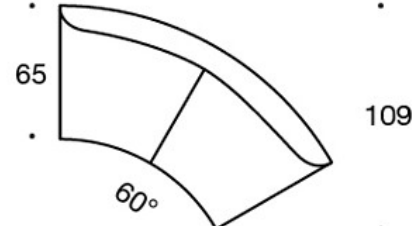

---

**CARBON FOOTPRINT:****Noora 342AAK:** 131.96 kg CO<sub>2</sub>e**Noora 342AAAK:** 166.92 kg CO<sub>2</sub>e

---

Dimensional drawing:

Dimensional drawing 2:

342RA

342RAA

342RAAA