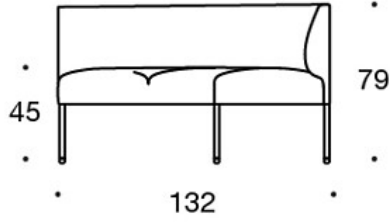

Power outlet (230V + charging USB)

331PS = decorative cushion 67x42 cm**331PM** = decorative cushion 42x42 cm**331PL** = decorative cushion 50x50 cm**340T** = table between seats**340TL** = table with leg**PRODUCT CODE NUMBER:****341A** = one-seater sofa unit without armrests**344AR** = one-seater sofa unit with right armrest**344AL** = one-seater sofa unit with left armrest**341AA** = two-seater sofa without armrests**342AA** = two-seater sofa with armrests**344AAR** = two-seater sofa with right armrest**344AAL** = two-seater sofa with left armrest**341AAA** = three-seater sofa without armrests**342AAA** = three-seater sofa with armrests**344AAAR** = three-seater sofa with right armrest**344AAAL** = three-seater sofa with left armrest**341AK** = one-seater sofa unit without armrests, high back**344ARK** = one-seater sofa unit with right armrest, high back**344ALK** = one-seater sofa unit with left armrest, high back**341AAK** = two-seater sofa without armrests, high back**342AAK** = two-seater sofa with armrests, high back**344AARK** = two-seater sofa with right armrest, high back**344AALK** = two-seater sofa with left armrest, high back**341AAAK** = three-seater sofa without armrests, high back**342AAAK** = three-seater sofa with armrests, high back**344AAARK** = three-seater sofa with right armrest, high back**344AAALK** = three-seater sofa with left armrest, high back**342RA** = 90° round corner sofa without armrests and with outer backrest**342RAAA** = 90° sofa without armrests and with outer backrest**342RAA** = 60° sofa without armrests and with outer backrest**342RKA** = 90° round corner sofa without armrests and with high outer backrest**342KRAAA** = 90° sofa without armrests and with high outer backrest**342KRAA** = 60° sofa without armrests and with high outer backrest

Dimensional drawing:

Dimensional drawing 2:

342RA

342RAA

342RAAA

342KRA

342KRAA

342KRAAA

Dimensional drawing 3: