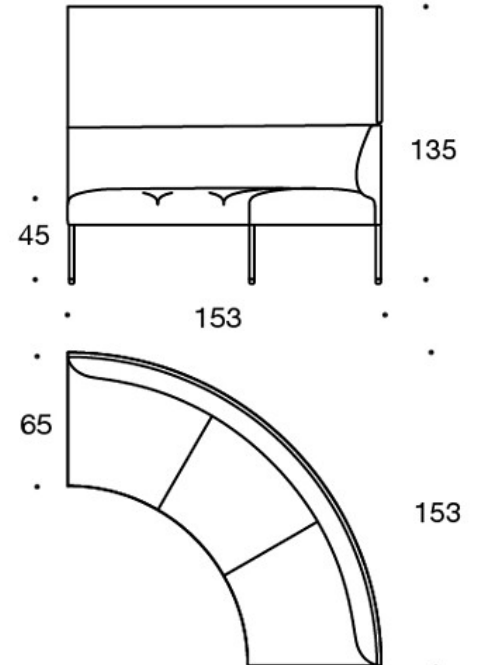

Power outlet (230V + charging USB)

331PS = decorative cushion 67x42 cm**331PM** = decorative cushion 42x42 cm**331PL** = decorative cushion 50x50 cm**340T** = table between seats**340TL** = table with leg**PRODUCT CODE NUMBER:****341A** = one-seater sofa unit without armrests**344AR** = one-seater sofa unit with right armrest**344AL** = one-seater sofa unit with left armrest**341AA** = two-seater sofa without armrests**342AA** = two-seater sofa with armrests**344AAR** = two-seater sofa with right armrest**344AAL** = two-seater sofa with left armrest**341AAA** = three-seater sofa without armrests**342AAA** = three-seater sofa with armrests**344AAAR** = three-seater sofa with right armrest**344AAAL** = three-seater sofa with left armrest**341AK** = one-seater sofa unit without armrests, high back**344ARK** = one-seater sofa unit with right armrest, high back**344ALK** = one-seater sofa unit with left armrest, high back**341AAK** = two-seater sofa without armrests, high back**342AAK** = two-seater sofa with armrests, high back**344AARK** = two-seater sofa with right armrest, high back**344AALK** = two-seater sofa with left armrest, high back**341AAAK** = three-seater sofa without armrests, high back**342AAAK** = three-seater sofa with armrests, high back**344AAARK** = three-seater sofa with right armrest, high back**344AAALK** = three-seater sofa with left armrest, high back**342RA** = 90° round corner sofa without armrests and with outer backrest**342RAAA** = 90° sofa without armrests and with outer backrest**342RAA** = 60° sofa without armrests and with outer backrest**342RKA** = 90° round corner sofa without armrests and with high outer backrest**342KRAAA** = 90° sofa without armrests and with high outer backrest**342KRAA** = 60° sofa without armrests and with high outer backrest

Dimensional drawing:

Dimensional drawing 2:

342RA

342RAA

342RAAA

342KRA

342KRAA

342KRAAA

Dimensional drawing 3: