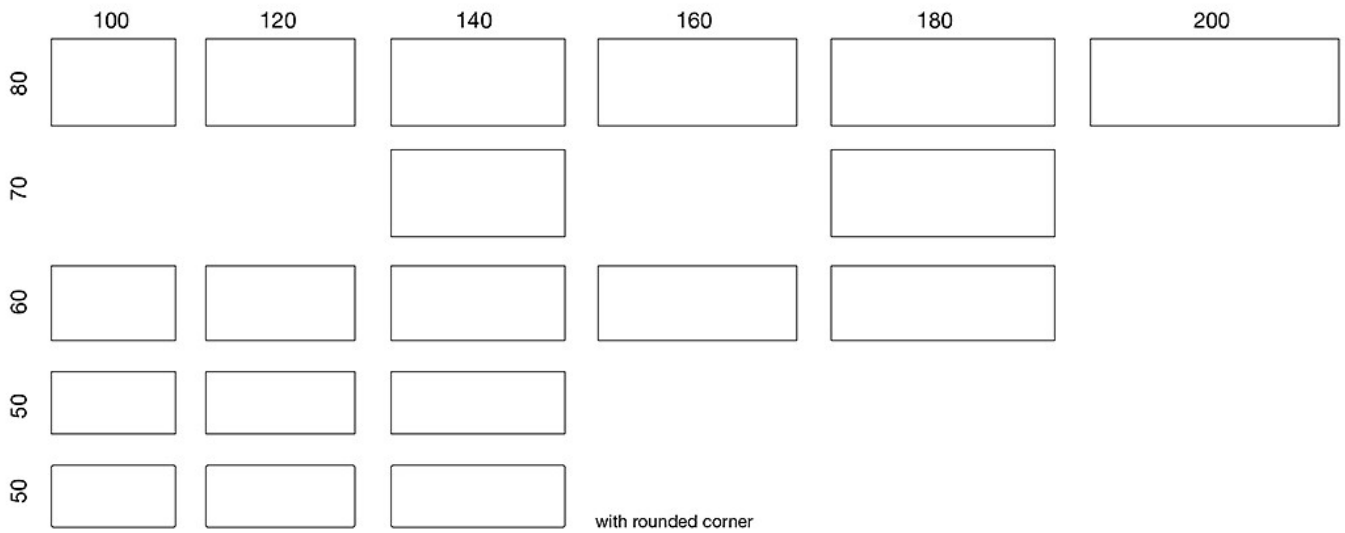

MATERIAL DESCRIPTION:

Table top: white, grey or birch laminate, birch or oak

Steel base: black and white with aluminium rail

ACCESSORIES:

Trolley (max 10 tables)

ADJUSTMENTS:

Foldable, hidden castors on two legs

WEIGHT:

Size 140x60 cm / Table base 10 kg + table top 12.6 kg = 22,7 kg

Dimensional drawing:

Dimensional drawing 2: