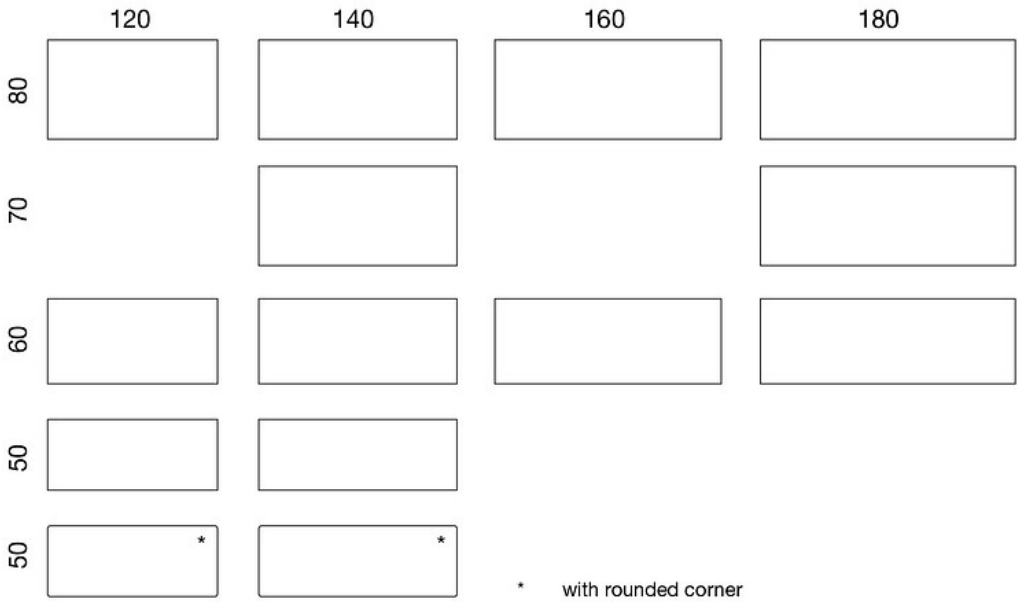

MATERIAL DESCRIPTION:

Table top: white, grey or birch laminate, birch or oak

Steel base: black and white with aluminium rail

ACCESSORIES:

Trolley (max 10 tables)

ADJUSTMENTS:

Foldable, hidden castors on two legs

WEIGHT:

Size 140x60 cm / Table base 10 kg + table top 12.6 kg = 22,7 kg

Dimensional drawing:

Dimensional drawing 2: