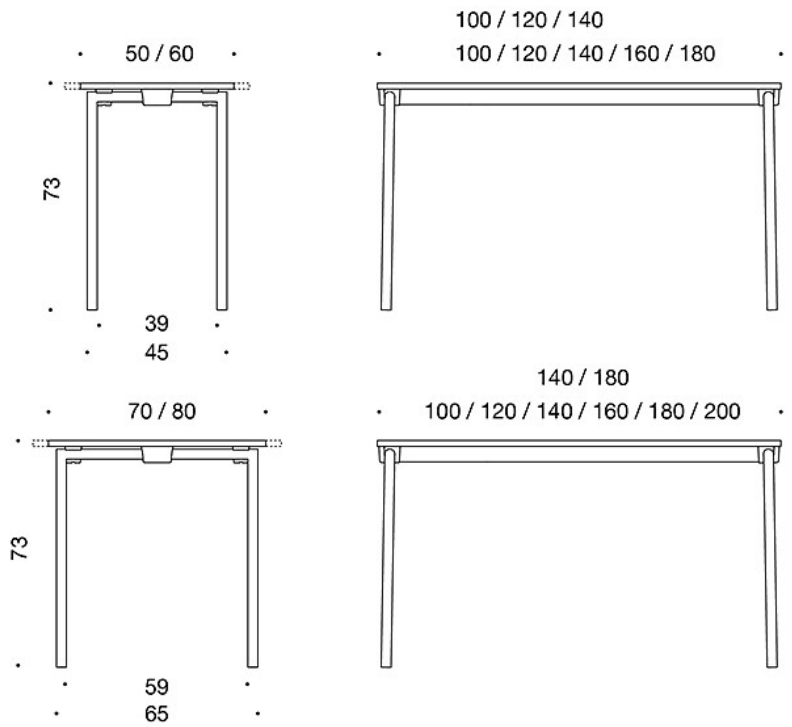

Dimensional drawing: