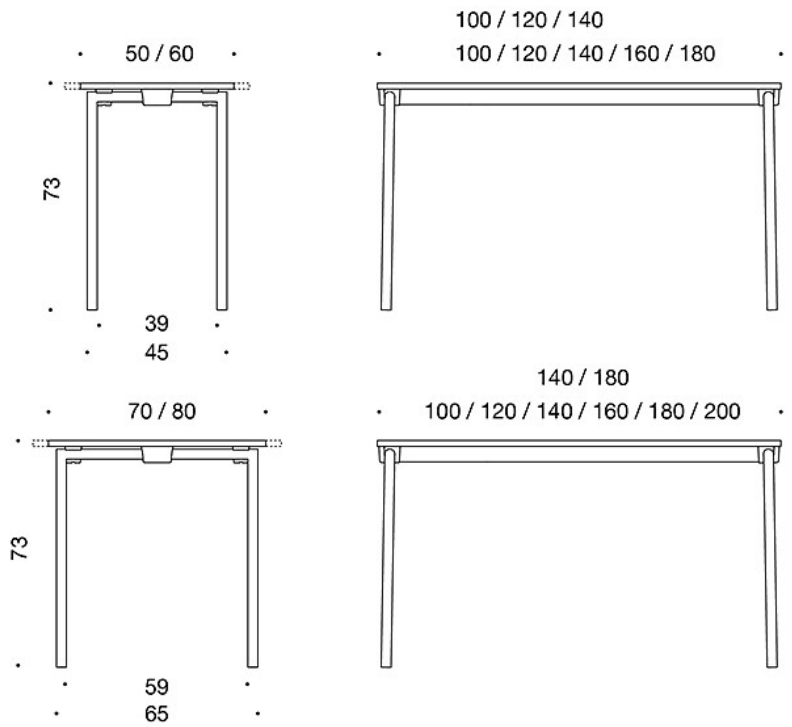

---

**MATERIAL DESCRIPTION:**

**Table top:** white, grey or birch laminate, birch or oak

**Steel base:** black and white with aluminium rail

---

**ACCESSORIES:**

Trolley (max 10 tables)

---

**ADJUSTMENTS:**

Foldable, hidden castors on two legs

---

**WEIGHT:**

**Size 140x60 cm / Table base 10 kg + table top 12.6 kg =  
22,7 kg**

Dimensional drawing:

Dimensional drawing 2: