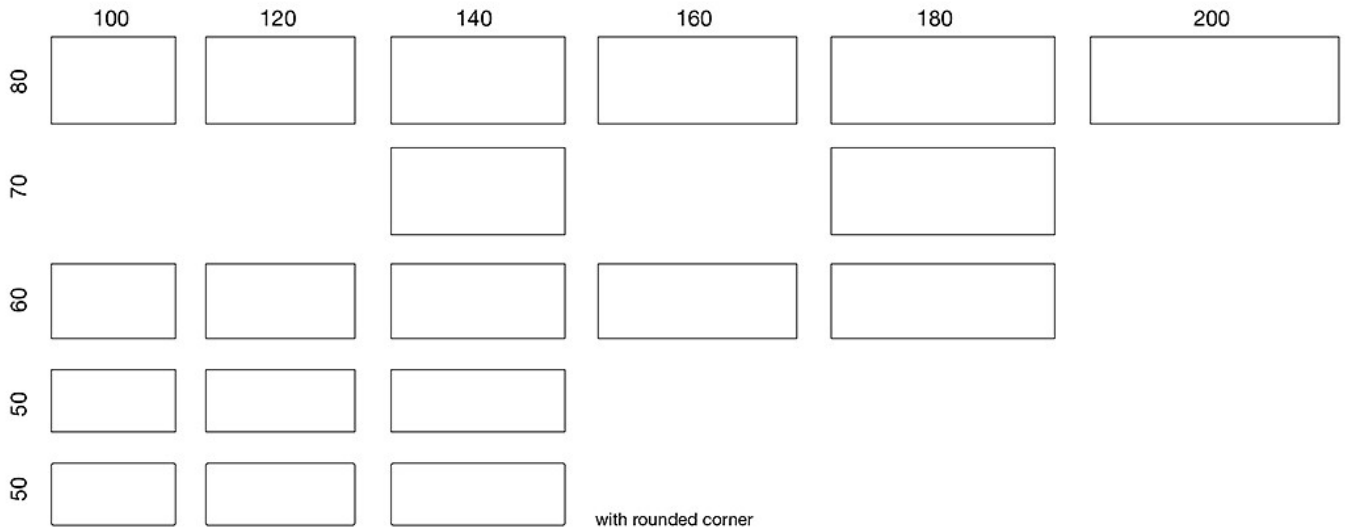

---

**MATERIAL DESCRIPTION:**

**Table top:** white, grey or birch laminate, birch or oak

**Steel base:** black and white with aluminium rail

---

**ACCESSORIES:**

Trolley (max 10 tables)

---

**ADJUSTMENTS:**

Foldable, hidden castors on two legs

---

**WEIGHT:**

**Size 140x60 cm / Table base 10 kg + table top 12.6 kg =  
22,7 kg**

Dimensional drawing:

Dimensional drawing 2: