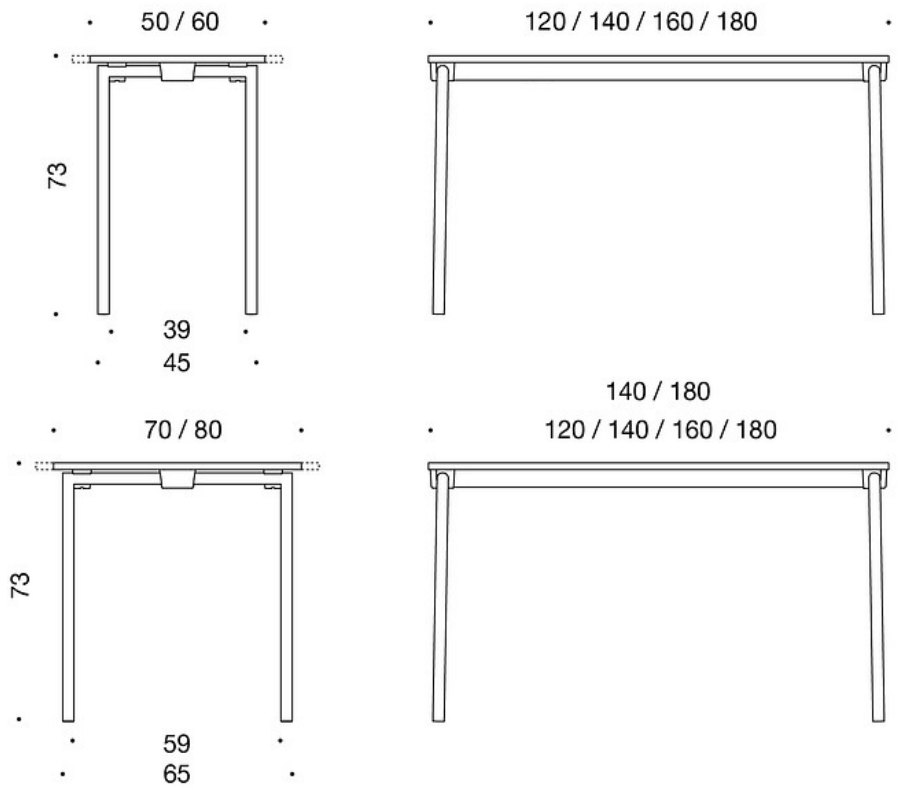

MATERIAL DESCRIPTION:

Table top: white, grey or birch laminate, birch or oak

Steel base: black and white with aluminium rail

ACCESSORIES:

Trolley (max 10 tables)

ADJUSTMENTS:

Foldable, hidden castors on two legs

WEIGHT:

Size 140x60 cm / Table base 10 kg + table top 12.6 kg = 22,7 kg

Dimensional drawing:

Dimensional drawing 2: