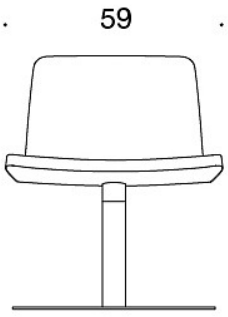

**377CLDW** = low backrest, swivel disc base with automatic return mechanism, laptop table, fully upholstered

**377CLS** = low backrest, swivel disc base with automatic return mechanism, fully upholstered (soft)

**377CLSW** = low backrest, swivel disc base with automatic return mechanism, laptop table, fully upholstered (soft)

---

**ACCESSORIES:**

Laptop table.

---

**FABRIC CONSUMPTION:**

0.9 m

**Soft:** 1.18 m

Dimensional drawing:

377CLD

377CLDW