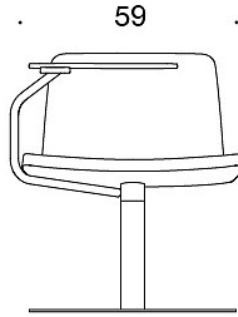

**377CLDW** = low backrest, swivel disc base with automatic return mechanism, laptop table, fully upholstered

**377CLS** = low backrest, swivel disc base with automatic return mechanism, fully upholstered (soft)

**377CLSW** = low backrest, swivel disc base with automatic return mechanism, laptop table, fully upholstered (soft)

---

**ACCESSORIES:**

Laptop table.

---

**FABRIC CONSUMPTION:**

0.9 m

**Soft:** 1.18 m

Dimensional drawing:

377CLD

377CLDW