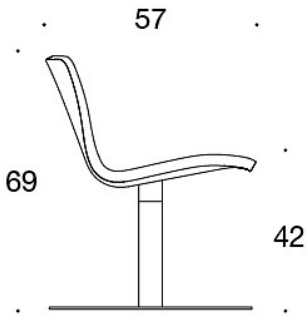

**377CLDW** = low backrest, swivel disc base with automatic return mechanism, laptop table, fully upholstered

**377CLS** = low backrest, swivel disc base with automatic return mechanism, fully upholstered (soft)

**377CLSW** = low backrest, swivel disc base with automatic return mechanism, laptop table, fully upholstered (soft)

---

**ACCESSORIES:**

Laptop table.

---

**FABRIC CONSUMPTION:**

0.9 m

**Soft:** 1.18 m

Dimensional drawing:

377CLD

377CLDW