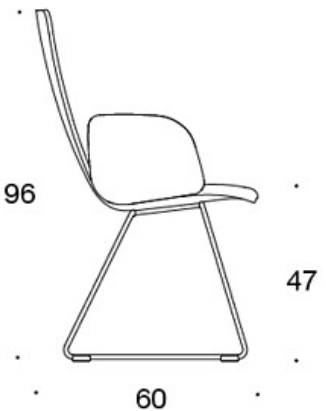

**378DNKSV (H)** = high backrest, sled base, fully upholstered (soft), upholstered armrests

**H** = headrest

---

**FABRIC CONSUMPTION:**

Low backrest 0.9 m, high backrest 1.1 m

Upholstered armrests 0.8 m, headrest 0.4 m

**Low backrest (soft):** 1.05 m

**High backrest (soft):** 1.1 m

Dimensional drawing:

377DND

378DNDV

377DNKD

378DNKDV

377 DNKDH