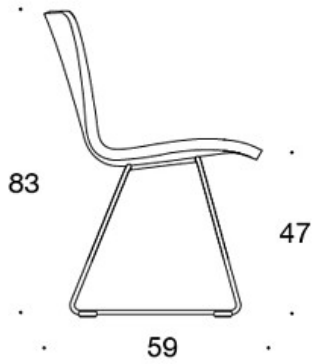

377DNKS (H) = high backrest, sled base, fully upholstered (soft), without armrests

378DNSV = low backrest, sled base, fully upholstered (soft), upholstered armrests

378DNKSV (H) = high backrest, sled base, fully upholstered (soft), upholstered armrests

H = headrest

FABRIC CONSUMPTION:

Low backrest 0.9 m, high backrest 1.1 m

Upholstered armrests 0.8 m, headrest 0.4 m

Low backrest (soft): 1.05 m

High backrest (soft): 1.1 m

Dimensional drawing:

377DND