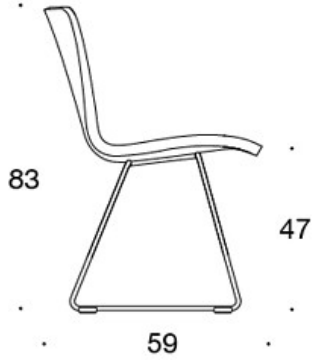

**378DNKSV (H)** = high backrest, sled base, fully upholstered (soft), upholstered armrests

**H** = headrest

---

**FABRIC CONSUMPTION:**

Low backrest 0.9 m, high backrest 1.1 m

Upholstered armrests 0.8 m, headrest 0.4 m

**Low backrest (soft):** 1.05 m

**High backrest (soft):** 1.1 m

Dimensional drawing:

377DND

378DNDV

377DNKD

378DNKDV

377 DNKDH