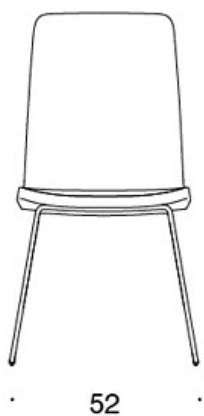

Dimensional drawing:

377DNKD