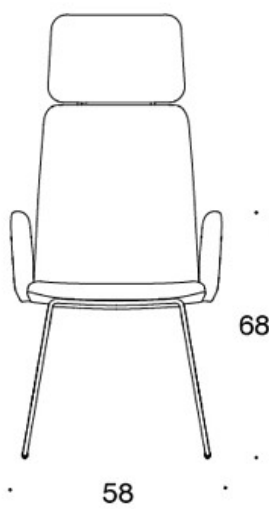

**378DNKSV (H)** = high backrest, sled base, fully upholstered (soft), upholstered armrests

**H** = headrest

---

**FABRIC CONSUMPTION:**

Low backrest 0.9 m, high backrest 1.1 m

Upholstered armrests 0.8 m, headrest 0.4 m

**Low backrest (soft):** 1.05 m

**High backrest (soft):** 1.1 m

Dimensional drawing:

377DND

378DNDV

377DNKD

378DNKDV

377 DNKDH