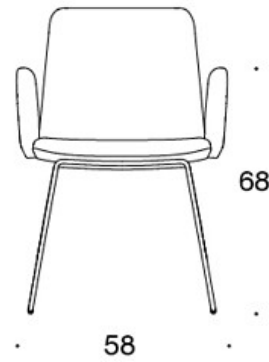

377DNKS (H) = high backrest, sled base, fully upholstered (soft), without armrests

378DNSV = low backrest, sled base, fully upholstered (soft), upholstered armrests

378DNKSV (H) = high backrest, sled base, fully upholstered (soft), upholstered armrests

H = headrest

FABRIC CONSUMPTION:

Low backrest 0.9 m, high backrest 1.1 m

Upholstered armrests 0.8 m, headrest 0.4 m

Low backrest (soft): 1.05 m

High backrest (soft): 1.1 m

Dimensional drawing:

377DND