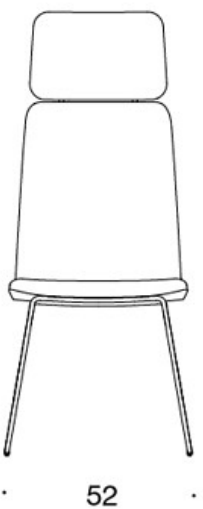

Dimensional drawing:

377 DNKDH