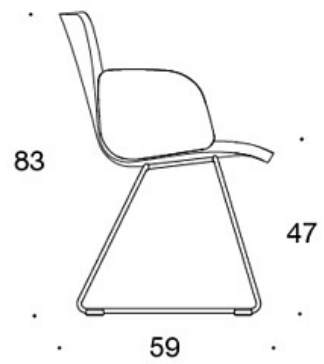

Dimensional drawing:

377DNKD