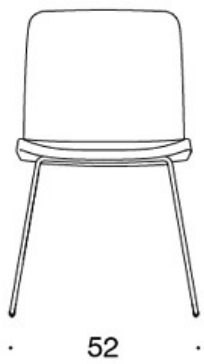

Sola

Conference chair with sled base

Design — Antti Kotilainen

The Sola conference chair with a sled base looks light in any space. It is available with both a low and high backrest. The seating comfort of the Sola chair guarantees comfort even in long meetings. The Sola conference chair is available with a number of different base options. The seat is also available with the more comfy soft upholstery.

377DNKS (H) = high backrest, sled base, fully upholstered (soft), without armrests

378DNSV = low backrest, sled base, fully upholstered (soft), upholstered armrests

378DNKSV (H) = high backrest, sled base, fully upholstered (soft), upholstered armrests

H = headrest

FABRIC CONSUMPTION:

Low backrest 0.9 m, high backrest 1.1 m

Upholstered armrests 0.8 m, headrest 0.4 m

Low backrest (soft): 1.05 m

High backrest (soft): 1.1 m

Dimensional drawing:

377DND