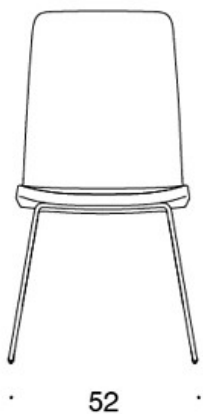

Dimensional drawing:

377DNKD