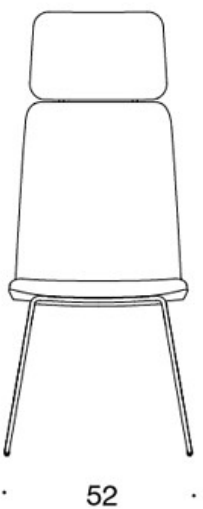

**378DNKSV (H)** = high backrest, sled base, fully upholstered (soft), upholstered armrests

**H** = headrest

---

**FABRIC CONSUMPTION:**

Low backrest 0.9 m, high backrest 1.1 m

Upholstered armrests 0.8 m, headrest 0.4 m

**Low backrest (soft):** 1.05 m

**High backrest (soft):** 1.1 m

Dimensional drawing:

377DND

378DNDV

377DNKD

378DNKDV

377 DNKDH