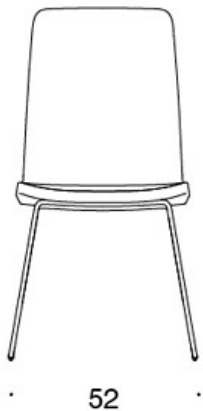

**378DNKSV (H)** = high backrest, sled base, fully upholstered (soft), upholstered armrests

**H** = headrest

---

**FABRIC CONSUMPTION:**

Low backrest 0.9 m, high backrest 1.1 m

Upholstered armrests 0.8 m, headrest 0.4 m

**Low backrest (soft):** 1.05 m

**High backrest (soft):** 1.1 m

Dimensional drawing:

377DND

378DNDV

377DNKD

378DNKDV

377 DNKDH