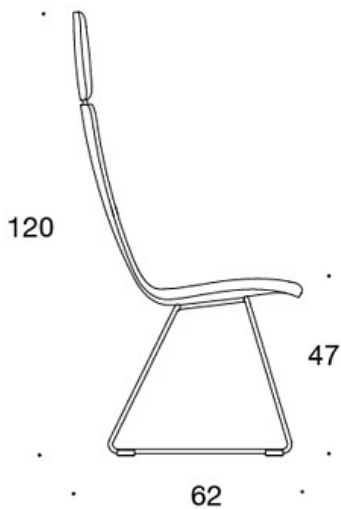

Dimensional drawing:

378DNKDVH