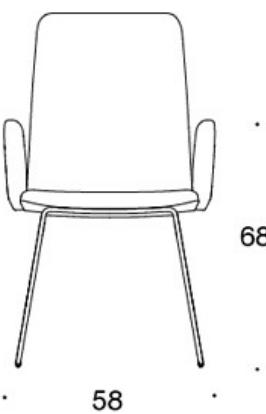

Dimensional drawing:

378DNKDV