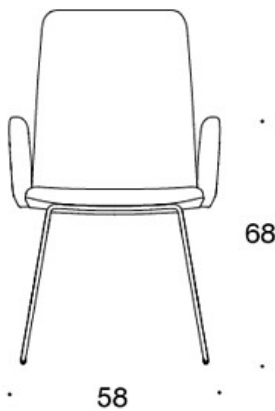

**378DNKSV (H)** = high backrest, sled base, fully upholstered (soft), upholstered armrests

**H** = headrest

---

**FABRIC CONSUMPTION:**

Low backrest 0.9 m, high backrest 1.1 m

Upholstered armrests 0.8 m, headrest 0.4 m

**Low backrest (soft):** 1.05 m

**High backrest (soft):** 1.1 m

Dimensional drawing:

377DND

378DNDV

377DNKD

378DNKDV

377 DNKDH