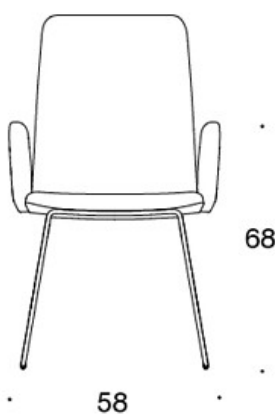

Dimensional drawing:

378DNKDV