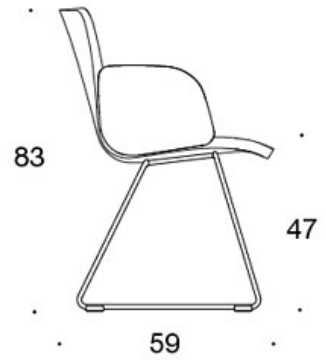

**378DNKSV (H)** = high backrest, sled base, fully upholstered (soft), upholstered armrests

**H** = headrest

---

**FABRIC CONSUMPTION:**

Low backrest 0.9 m, high backrest 1.1 m

Upholstered armrests 0.8 m, headrest 0.4 m

**Low backrest (soft):** 1.05 m

**High backrest (soft):** 1.1 m

Dimensional drawing:

377DND

378DNDV

377DNKD

378DNKDV

377 DNKDH