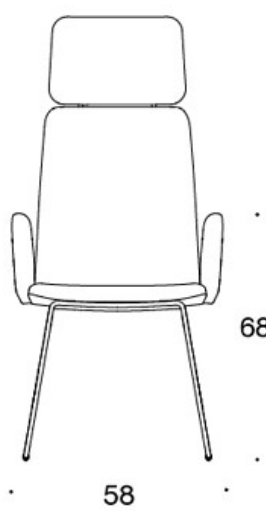

Dimensional drawing:

378DNKDVH