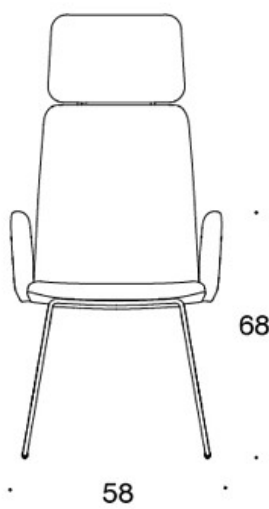

Dimensional drawing:

378DNKDVH