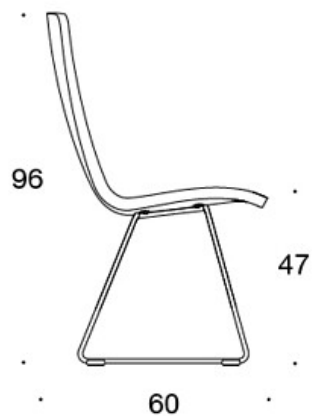

Dimensional drawing:

378DNKDV