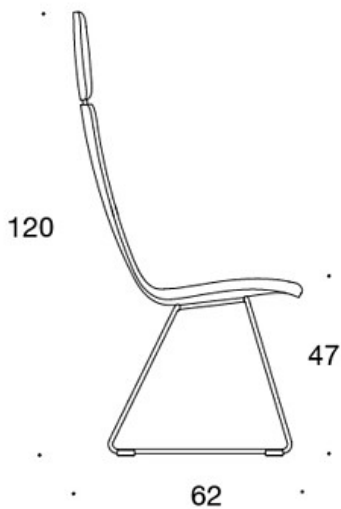

**378DNKSV (H)** = high backrest, sled base, fully upholstered (soft), upholstered armrests

**H** = headrest

---

**FABRIC CONSUMPTION:**

Low backrest 0.9 m, high backrest 1.1 m

Upholstered armrests 0.8 m, headrest 0.4 m

**Low backrest (soft):** 1.05 m

**High backrest (soft):** 1.1 m

Dimensional drawing:

377DND

378DNDV

377DNKD

378DNKDV

377 DNKDH