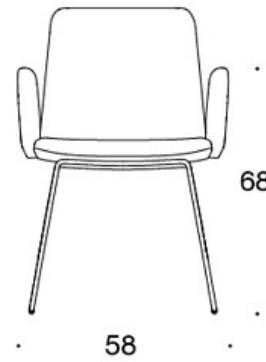

377DNKS (H) = high backrest, sled base, fully upholstered (soft), without armrests

378DNSV = low backrest, sled base, fully upholstered (soft), upholstered armrests

378DNKSV (H) = high backrest, sled base, fully upholstered (soft), upholstered armrests

H = headrest

FABRIC CONSUMPTION:

Low backrest 0.9 m, high backrest 1.1 m

Upholstered armrests 0.8 m, headrest 0.4 m

Low backrest (soft): 1.05 m

High backrest (soft): 1.1 m

Dimensional drawing:

377DND