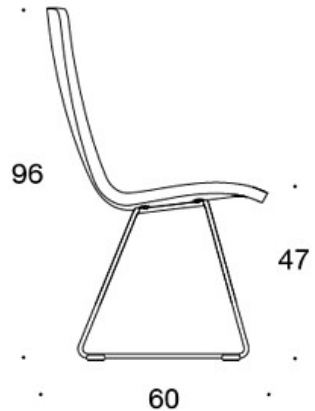

**378DNKSV (H)** = high backrest, sled base, fully upholstered (soft), upholstered armrests

**H** = headrest

---

**FABRIC CONSUMPTION:**

Low backrest 0.9 m, high backrest 1.1 m

Upholstered armrests 0.8 m, headrest 0.4 m

**Low backrest (soft):** 1.05 m

**High backrest (soft):** 1.1 m

Dimensional drawing:

377DND

378DNDV

377DNKD

378DNKDV

377 DNKDH