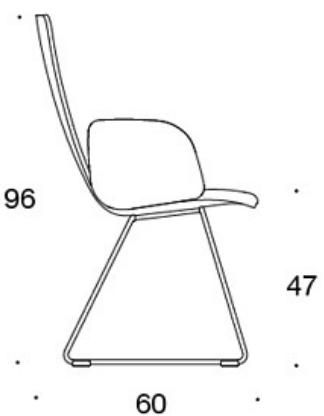

Dimensional drawing:

377DNKDH