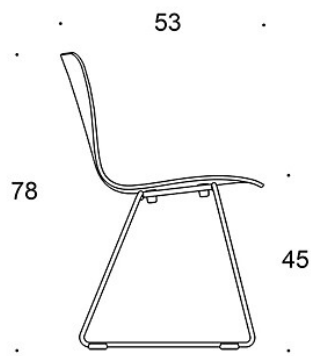

C = upholstered seat

D = fully upholstered

S = fully upholstered (soft)

ACCESSORIES:

Row connector

Transport trolley

FABRIC CONSUMPTION:

Seat: 0.5 m / 2 pcs

Seat and backrest: 0.85 m / 2 pcs

Fully upholstered: 0.9 m

Soft: 0.95 m

STACKABILITY:

377D trolley max 12 pcs

Floor max 10 pcs

We do not recommend stacking soft upholstered chair models as marks may form in the upholstery material.

CARBON FOOTPRINT:

Sola 378DD: 30.92 kg CO₂e

Dimensional drawing:

377D (DC/DBC/DD)

378D (DC/DBC/DD)