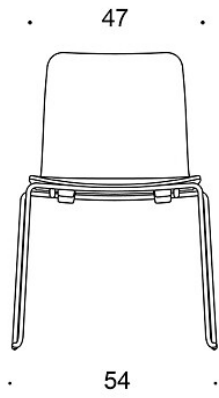

C = upholstered seat

D = fully upholstered

S = fully upholstered (soft)

ACCESSORIES:

Row connector

Transport trolley

FABRIC CONSUMPTION:

Seat: 0.5 m / 2 pcs

Seat and backrest: 0.85 m / 2 pcs

Fully upholstered: 0.9 m

Soft: 0.95 m

STACKABILITY:

377D trolley max 12 pcs

Floor max 10 pcs

We do not recommend stacking soft upholstered chair models as marks may form in the upholstery material.

CARBON FOOTPRINT:

Sola 378DD: 30.92 kg CO₂e

Dimensional drawing:

377D (DC/DBC/DD)

378D (DC/DBC/DD)