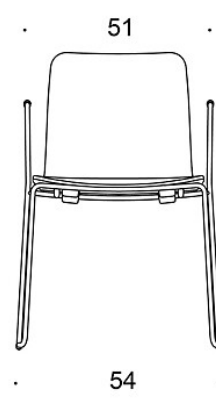

C = upholstered seat

D = fully upholstered

S = fully upholstered (soft)

ACCESSORIES:

Row connector

Transport trolley

FABRIC CONSUMPTION:

Seat: 0.5 m / 2 pcs

Seat and backrest: 0.85 m / 2 pcs

Fully upholstered: 0.9 m

Soft: 0.95 m

STACKABILITY:

377D trolley max 12 pcs

Floor max 10 pcs

We do not recommend stacking soft upholstered chair models as marks may form in the upholstery material.

CARBON FOOTPRINT:

Sola 378DD: 30.92 kg CO₂e

Dimensional drawing:

377D (DC/DBC/DD)

378D (DC/DBC/DD)