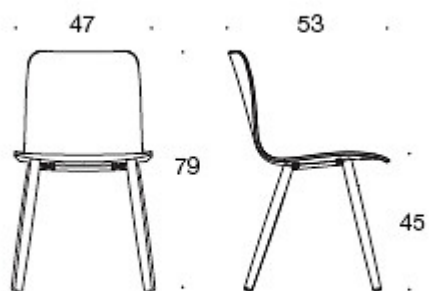

Dimensional drawing:

377P (PC/PBC/PD)