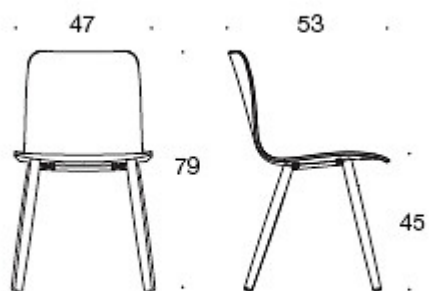

Felt glides

---

**PRODUCT CODE NUMBER:**

**377P (PC/PBC/PD/PS)** = wooden four leg base, without upholstery, without armrests, not stackable

**BC** = upholstered seat and backrest

**C** = upholstered seat

**D** = fully upholstered

**S** = fully upholstered (soft)

---

**FABRIC CONSUMPTION:**

**Seat:** 0.5 m / 2 pcs

**Seat and backrest:** 0.85 m / 2 pcs

**Fully upholstered:** 0.9 m

**Soft:** 0.95 m

---

**CARBON FOOTPRINT:**

**Sola 377P:** 8.24 kg CO<sub>2</sub>e

Dimensional drawing:

377P (PC/PBC/PD)