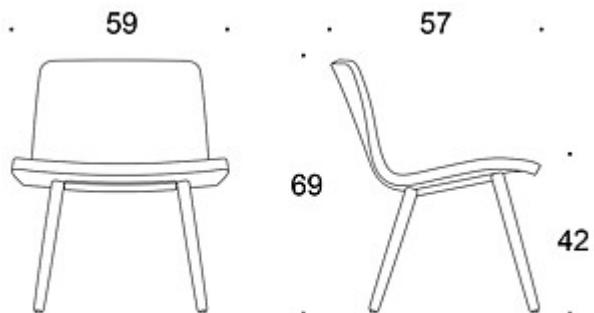

---

**MATERIAL DESCRIPTION:**

**Upholstery:** fully upholstered

**Legs:** ash, stained ash or oak

Felt glides

---

**PRODUCT CODE NUMBER:**

**377PLD** = low backrest, wooden four leg base, fully upholstered

**377PLS** = low backrest, wooden four leg base, fully upholstered (soft)

---

**FABRIC CONSUMPTION:**

0.9 m

**Soft:** 1.18 m

Dimensional drawing:

377PLD