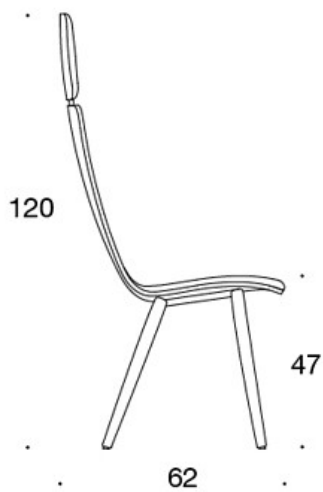

378PNKSV (H) = high backrest, wooden four leg base, fully upholstered (soft), upholstered armrests

H = headrest

FABRIC CONSUMPTION:

Low backrest 0.9 m, high backrest 1.1 m

Upholstered armrests 0.8 m, headrest 0.4 m

Low backrest (soft): 1.05 m

High backrest (soft): 1.1 m

Dimensional drawing:

377PND

378PNDV

377PNKD

378PNKDV

377PNKDH