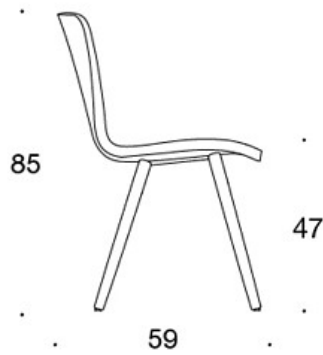

377PNKS (H) = high backrest, wooden four leg base, fully upholstered (soft), without armrests

378PNSV = low backrest, wooden four leg base, fully upholstered (soft), upholstered armrests

378PNKSV (H) = high backrest, wooden four leg base, fully upholstered (soft), upholstered armrests

H = headrest

FABRIC CONSUMPTION:

Low backrest 0.9 m, high backrest 1.1 m

Upholstered armrests 0.8 m, headrest 0.4 m

Low backrest (soft): 1.05 m

High backrest (soft): 1.1 m

Dimensional drawing:

377PND