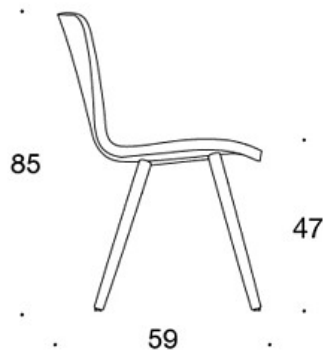

378PNKSV (H) = high backrest, wooden four leg base, fully upholstered (soft), upholstered armrests

H = headrest

FABRIC CONSUMPTION:

Low backrest 0.9 m, high backrest 1.1 m

Upholstered armrests 0.8 m, headrest 0.4 m

Low backrest (soft): 1.05 m

High backrest (soft): 1.1 m

Dimensional drawing:

377PND

378PNDV

377PNKD

378PNKDV

377PNKDH