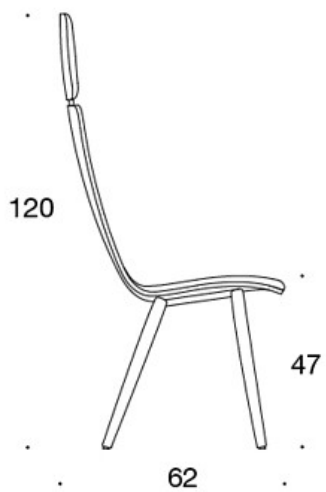

H = headrest

FABRIC CONSUMPTION:

Low backrest 0.9 m, high backrest 1.1 m

Upholstered armrests 0.8 m, headrest 0.4 m

Low backrest (soft): 1.05 m

High backrest (soft): 1.1 m

Dimensional drawing:

377PND

378PNDV

377PNKD

378PNKDV

377PNKDH

378PNKDVH