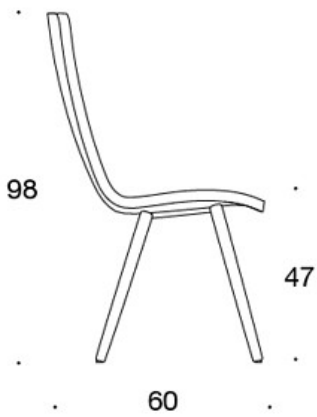

378PNKSV (H) = high backrest, wooden four leg base, fully upholstered (soft), upholstered armrests

H = headrest

FABRIC CONSUMPTION:

Low backrest 0.9 m, high backrest 1.1 m

Upholstered armrests 0.8 m, headrest 0.4 m

Low backrest (soft): 1.05 m

High backrest (soft): 1.1 m

Dimensional drawing:

377PND

378PNDV

377PNKD

378PNKDV

377PNKDH