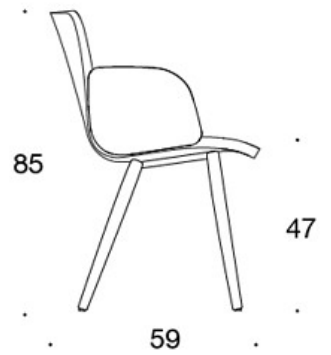

Dimensional drawing:

377PNKD