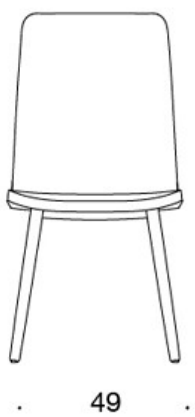

378PNKSV (H) = high backrest, wooden four leg base, fully upholstered (soft), upholstered armrests

H = headrest

FABRIC CONSUMPTION:

Low backrest 0.9 m, high backrest 1.1 m

Upholstered armrests 0.8 m, headrest 0.4 m

Low backrest (soft): 1.05 m

High backrest (soft): 1.1 m

Dimensional drawing:

377PND

378PNDV

377PNKD

378PNKDV

377PNKDH