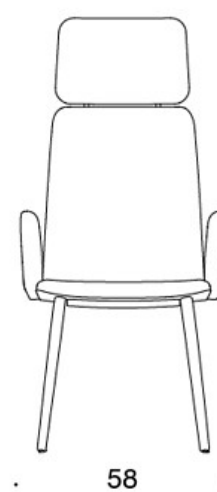

H = headrest

FABRIC CONSUMPTION:

Low backrest 0.9 m, high backrest 1.1 m

Upholstered armrests 0.8 m, headrest 0.4 m

Low backrest (soft): 1.05 m

High backrest (soft): 1.1 m

Dimensional drawing:

377PND

378PNDV

377PNKD

378PNKDV

377PNKDH

378PNKDVH