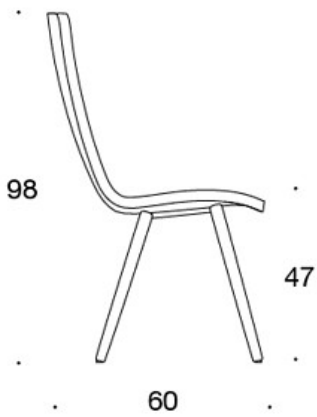

Dimensional drawing:

378PNKDV