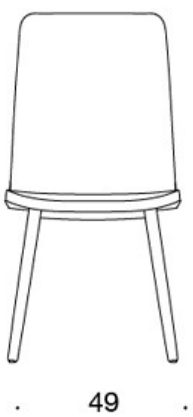

Dimensional drawing:

377PNKD