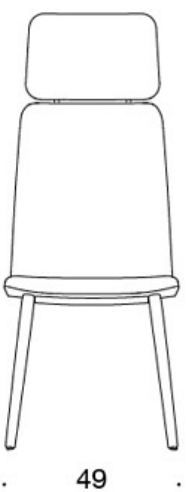

Dimensional drawing:

377PNKDH