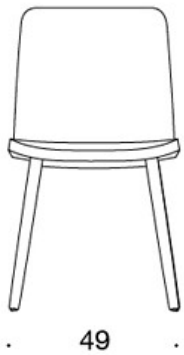

377PNKS (H) = high backrest, wooden four leg base, fully upholstered (soft), without armrests

378PNSV = low backrest, wooden four leg base, fully upholstered (soft), upholstered armrests

378PNKSV (H) = high backrest, wooden four leg base, fully upholstered (soft), upholstered armrests

H = headrest

FABRIC CONSUMPTION:

Low backrest 0.9 m, high backrest 1.1 m

Upholstered armrests 0.8 m, headrest 0.4 m

Low backrest (soft): 1.05 m

High backrest (soft): 1.1 m

Dimensional drawing:

377PND