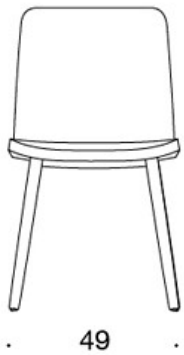

377PNS = low backrest, wooden four leg base, fully upholstered (soft), without armrests

377PNKS (H) = high backrest, wooden four leg base, fully upholstered (soft), without armrests

378PNSV = low backrest, wooden four leg base, fully upholstered (soft), upholstered armrests

378PNKSV (H) = high backrest, wooden four leg base, fully upholstered (soft), upholstered armrests

H = headrest

FABRIC CONSUMPTION:

Low backrest 0.9 m, high backrest 1.1 m

Upholstered armrests 0.8 m, headrest 0.4 m

Low backrest (soft): 1.05 m

High backrest (soft): 1.1 m

Dimensional drawing:

377PND

378PNDV

377PNKD

378PNKDV

377PNKDH