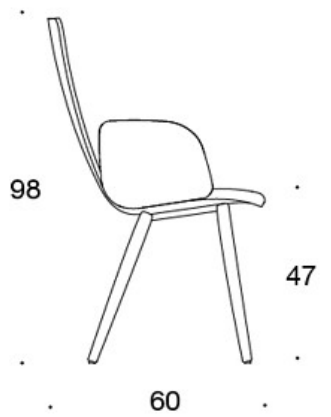

378PNKSV (H) = high backrest, wooden four leg base, fully upholstered (soft), upholstered armrests

H = headrest

FABRIC CONSUMPTION:

Low backrest 0.9 m, high backrest 1.1 m

Upholstered armrests 0.8 m, headrest 0.4 m

Low backrest (soft): 1.05 m

High backrest (soft): 1.1 m

Dimensional drawing:

377PND

378PNDV

377PNKD

378PNKDV

377PNKDH