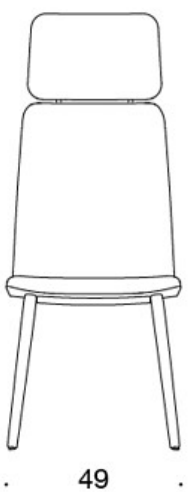

378PNKSV (H) = high backrest, wooden four leg base, fully upholstered (soft), upholstered armrests

H = headrest

FABRIC CONSUMPTION:

Low backrest 0.9 m, high backrest 1.1 m

Upholstered armrests 0.8 m, headrest 0.4 m

Low backrest (soft): 1.05 m

High backrest (soft): 1.1 m

Dimensional drawing:

377PND

378PNDV

377PNKD

378PNKDV

377PNKDH