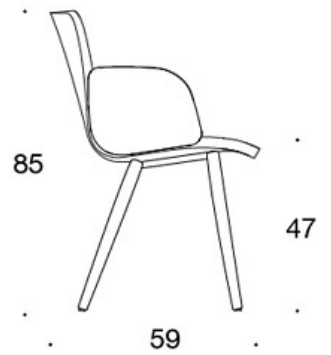

378PNKSV (H) = high backrest, wooden four leg base, fully upholstered (soft), upholstered armrests

H = headrest

FABRIC CONSUMPTION:

Low backrest 0.9 m, high backrest 1.1 m

Upholstered armrests 0.8 m, headrest 0.4 m

Low backrest (soft): 1.05 m

High backrest (soft): 1.1 m

Dimensional drawing:

377PND

378PNDV

377PNKD

378PNKDV

377PNKDH