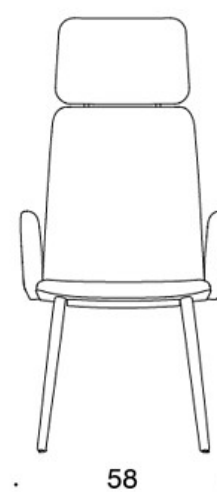

378PNKSV (H) = high backrest, wooden four leg base, fully upholstered (soft), upholstered armrests

H = headrest

FABRIC CONSUMPTION:

Low backrest 0.9 m, high backrest 1.1 m

Upholstered armrests 0.8 m, headrest 0.4 m

Low backrest (soft): 1.05 m

High backrest (soft): 1.1 m

Dimensional drawing:

377PND

378PNDV

377PNKD

378PNKDV

377PNKDH