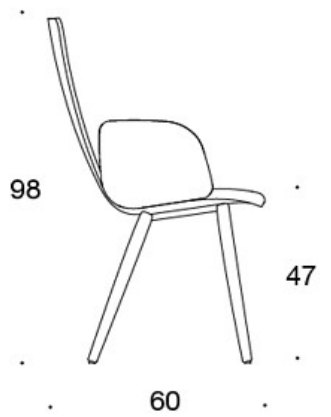

Dimensional drawing:

377PNKDH