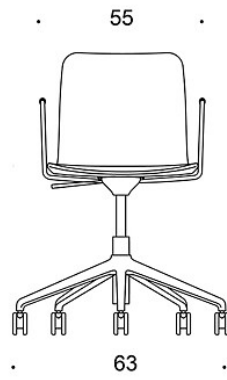

**S** = fully upholstered (soft)

**G** = tilt mechanism

---

**FABRIC CONSUMPTION:**

**Seat:** 0.5 m / 2 pcs

**Seat and backrest:** 0.85 m / 2 pcs

**Fully upholstered:** 0.9 m

**Soft:** 0.95 m

---

**CARBON FOOTPRINT:**

**Sola 377RGS:** 31.25 kg CO<sub>2</sub>e

**Sola 377RGSD, PE:** 45.29 kg CO<sub>2</sub>e

**Sola 377RGSD, wool:** 63.19 kg CO<sub>2</sub>e

Dimensional drawing:

377RGS (RGSC/RGSBC/RGSD)