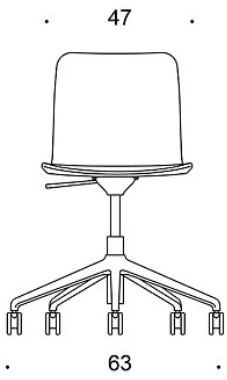

**S** = fully upholstered (soft)

**G** = tilt mechanism

---

**FABRIC CONSUMPTION:**

**Seat:** 0.5 m / 2 pcs

**Seat and backrest:** 0.85 m / 2 pcs

**Fully upholstered:** 0.9 m

**Soft:** 0.95 m

---

**CARBON FOOTPRINT:**

**Sola 377RGS:** 31.25 kg CO<sub>2</sub>e

**Sola 377RGSD, PE:** 45.29 kg CO<sub>2</sub>e

**Sola 377RGSD, wool:** 63.19 kg CO<sub>2</sub>e

Dimensional drawing:

377RGS (RGSC/RGSBC/RGSD)