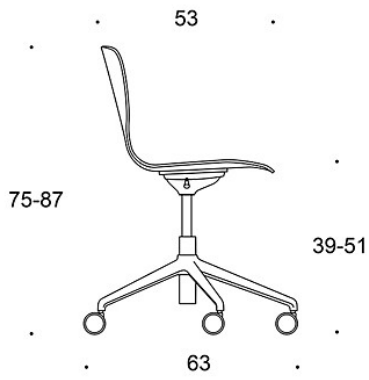

**S** = fully upholstered (soft)

**G** = tilt mechanism

---

**FABRIC CONSUMPTION:**

**Seat:** 0.5 m / 2 pcs

**Seat and backrest:** 0.85 m / 2 pcs

**Fully upholstered:** 0.9 m

**Soft:** 0.95 m

---

**CARBON FOOTPRINT:**

**Sola 377RGS:** 31.25 kg CO<sub>2</sub>e

**Sola 377RGSD, PE:** 45.29 kg CO<sub>2</sub>e

**Sola 377RGSD, wool:** 63.19 kg CO<sub>2</sub>e

Dimensional drawing:

377RGS (RGSC/RGSBC/RGSD)