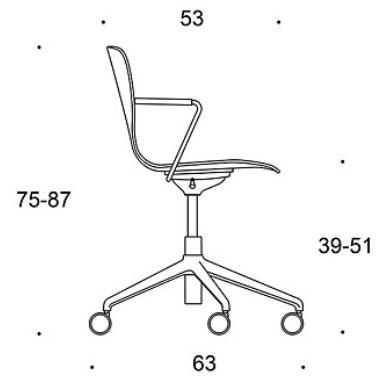

## Universal chair with five star base and height adjustment

Design — Antti Kotilainen

---

Sola universal chair with castors and height adjustment is especially suitable for small meeting rooms and for short term working. The seat height can be easily adjusted and the tilt mechanism offers additional sitting comfort. The upholstered seat is also available with the more comfy soft upholstery.

**S** = fully upholstered (soft)

**G** = tilt mechanism

---

**FABRIC CONSUMPTION:**

**Seat:** 0.5 m / 2 pcs

**Seat and backrest:** 0.85 m / 2 pcs

**Fully upholstered:** 0.9 m

**Soft:** 0.95 m

---

**CARBON FOOTPRINT:**

**Sola 377RGS:** 31.25 kg CO<sub>2</sub>e

**Sola 377RGSD, PE:** 45.29 kg CO<sub>2</sub>e

**Sola 377RGSD, wool:** 63.19 kg CO<sub>2</sub>e

Dimensional drawing:

377RGS (RGSC/RGSBC/RGSD)