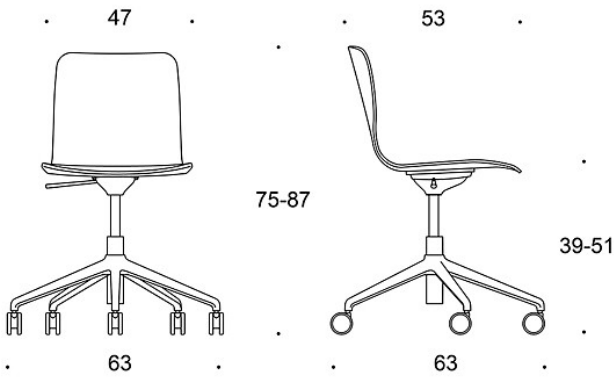

Sola

Universal chair with five star base and height adjustment

Design — Antti Kotilainen

Sola universal chair with castors and height adjustment is especially suitable for small meeting rooms and for short term working. The seat height can be easily adjusted and the tilt mechanism offers additional sitting comfort. The upholstered seat is also available with the more comfy soft upholstery.

378RGS (RGSC/RGSBC/RGSD/RGSS) = five star base with castors and height adjustment, without upholstery, with armrests

BC = upholstered seat and backrest

C = upholstered seat

D = fully upholstered

S = fully upholstered (soft)

G = tilt mechanism

FABRIC CONSUMPTION:

Seat: 0.5 m / 2 pcs

Seat and backrest: 0.85 m / 2 pcs

Fully upholstered: 0.9 m

Soft: 0.95 m

Dimensional drawing:

377RGS (RGSC/RGSBC/RGSD)