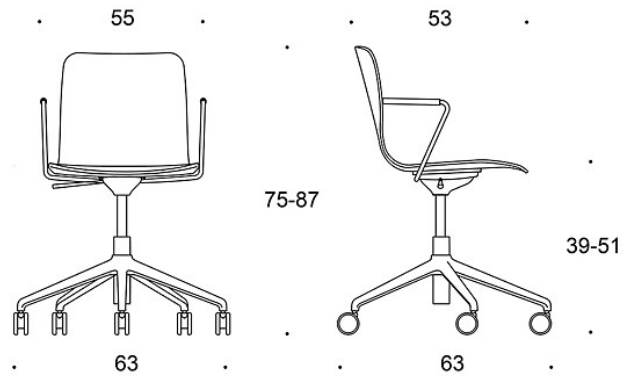

Sola

Universal chair with five star base and height adjustment

Design — Antti Kotilainen

Sola universal chair with castors and height adjustment is especially suitable for small meeting rooms and for short term working. The seat height can be easily adjusted and the tilt mechanism offers additional sitting comfort. The upholstered seat is also available with the more comfy soft upholstery.

378RGS (RGSC/RGSBC/RGSD/RGSS) = five star base with castors and height adjustment, without upholstery, with armrests

BC = upholstered seat and backrest

C = upholstered seat

D = fully upholstered

S = fully upholstered (soft)

G = tilt mechanism

FABRIC CONSUMPTION:

Seat: 0.5 m / 2 pcs

Seat and backrest: 0.85 m / 2 pcs

Fully upholstered: 0.9 m

Soft: 0.95 m

Dimensional drawing:

377RGS (RGSC/RGSBC/RGSD)