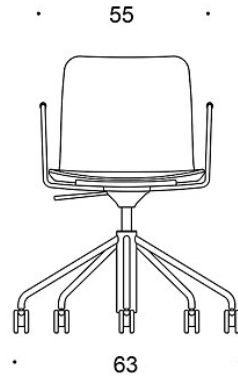

378RG (RGC/RGBC/RGD)