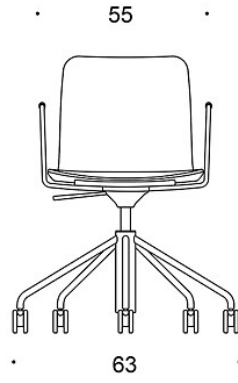

378RG (RGC/RGBC/RGD)