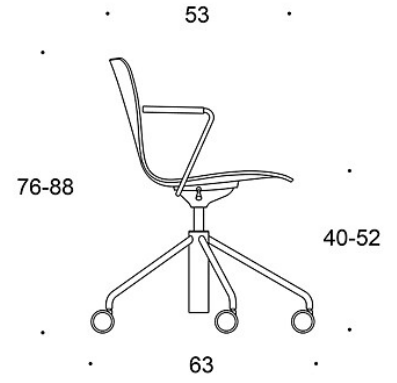

378RG (RGC/RGBC/RGD)