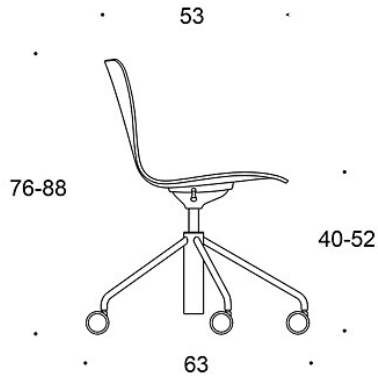

377RG (RGC/RGBC/RGD)