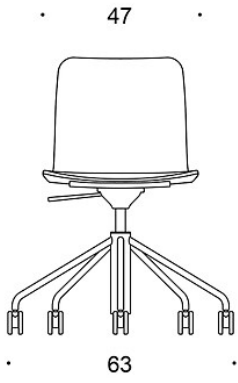

BC = upholstered seat and backrest

C = upholstered seat

D = fully upholstered

S = fully upholstered (soft)

G = tilt mechanism

FABRIC CONSUMPTION:

Seat: 0.5 m / 2 pcs

Seat and backrest: 0.85 m / 2 pcs

Fully upholstered: 0.9 m

Soft: 0.95 m

CARBON FOOTPRINT:

Sola 377RG: 17.6 kg CO₂e

Sola 377RGBC: 20.0 kg CO₂e

Sola 377RGC: 18.5 kg CO₂e

Sola 377RGD: 20.5 kg CO₂e

Dimensional drawing: