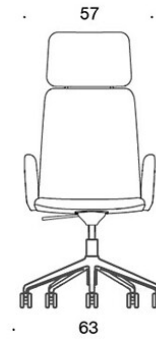

378RGSNKDVH