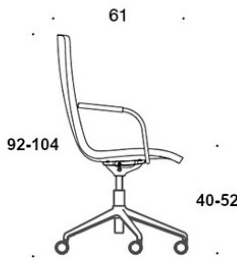

### FABRIC CONSUMPTION:

Low backrest 0.9 m, high backrest 1.1 m

Upholstered armrests 0.8 m, headrest 0.4 m

**Low backrest (soft):** 1.05 m

**High backrest (soft):** 1.1 m

---

### CARBON FOOTPRINT:

**Sola 377RGSND, PE:** 44.66 kg CO<sub>2</sub>e

Dimensional drawing:

377RGSND

378RGSND

378RGSNDV

377RGSNKD

378RGSNKD