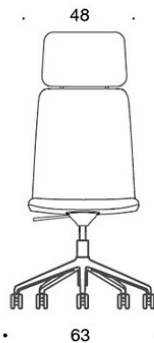

**V** = upholstered armrests

**H** = headrest

---

**FABRIC CONSUMPTION:**

Low backrest 0.9 m, high backrest 1.1 m

Upholstered armrests 0.8 m, headrest 0.4 m

**Low backrest (soft):** 1.05 m

**High backrest (soft):** 1.1 m

Dimensional drawing:

377RGSND

378RGSND

378RGSNDV

377RGSNKD

378RGSNKD

378RGSNKDV

377RGSNKDH