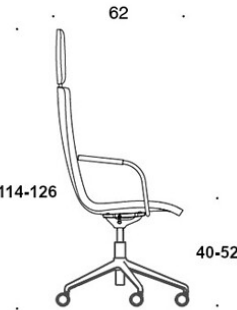

378RGSNKDVH