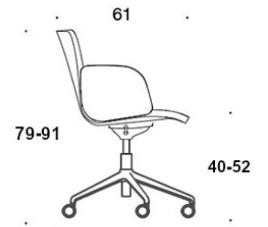

### FABRIC CONSUMPTION:

Low backrest 0.9 m, high backrest 1.1 m

Upholstered armrests 0.8 m, headrest 0.4 m

**Low backrest (soft):** 1.05 m

**High backrest (soft):** 1.1 m

---

### CARBON FOOTPRINT:

**Sola 377RGSND, PE:** 44.66 kg CO<sub>2</sub>e

Dimensional drawing:

377RGSND

378RGSND

378RGSNDV

377RGSNKD

378RGSNKD