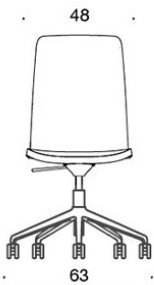

### FABRIC CONSUMPTION:

Low backrest 0.9 m, high backrest 1.1 m

Upholstered armrests 0.8 m, headrest 0.4 m

**Low backrest (soft):** 1.05 m

**High backrest (soft):** 1.1 m

---

### CARBON FOOTPRINT:

**Sola 377RGSND, PE:** 44.66 kg CO<sub>2</sub>e

Dimensional drawing:

377RGSND

378RGSND

378RGSNDV

377RGSNKD

378RGSNKD