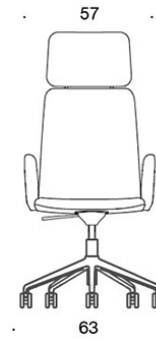

378RGSNKDVH