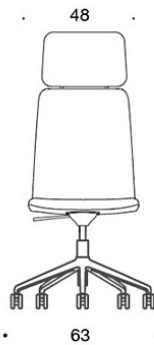

377RGSNKDH