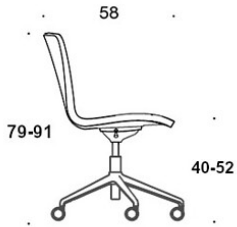

Dimensional drawing:

378RGSND