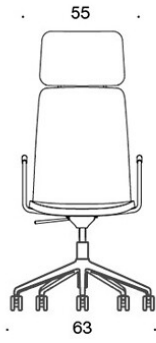

V = upholstered armrests

H = headrest

FABRIC CONSUMPTION:

Low backrest 0.9 m, high backrest 1.1 m

Upholstered armrests 0.8 m, headrest 0.4 m

Low backrest (soft): 1.05 m

High backrest (soft): 1.1 m

Dimensional drawing:

377RGSND

378RGSND

378RGSNDV

377RGSNKD

378RGSNKD

378RGSNKDV

377RGSNKDH

378RGSNKDH