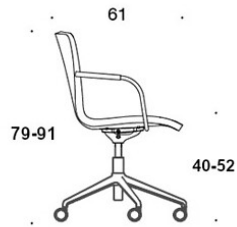

### FABRIC CONSUMPTION:

Low backrest 0.9 m, high backrest 1.1 m

Upholstered armrests 0.8 m, headrest 0.4 m

**Low backrest (soft):** 1.05 m

**High backrest (soft):** 1.1 m

---

### CARBON FOOTPRINT:

**Sola 377RGSND, PE:** 44.66 kg CO<sub>2</sub>e

Dimensional drawing:

377RGSND

378RGSND

378RGSNDV

377RGSNKD

378RGSNKD