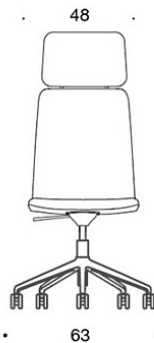

V = upholstered armrests

H = headrest

FABRIC CONSUMPTION:

Low backrest 0.9 m, high backrest 1.1 m

Upholstered armrests 0.8 m, headrest 0.4 m

Low backrest (soft): 1.05 m

High backrest (soft): 1.1 m

Dimensional drawing:

377RGSND

378RGSND

378RGSNDV

377RGSNKD

378RGSNKD

378RGSNKDV

377RGSNKDH

378RGSNKDH