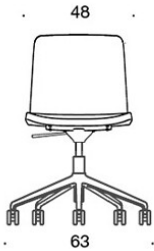

V = upholstered armrests

H = headrest

FABRIC CONSUMPTION:

Low backrest 0.9 m, high backrest 1.1 m

Upholstered armrests 0.8 m, headrest 0.4 m

Low backrest (soft): 1.05 m

High backrest (soft): 1.1 m

Dimensional drawing: