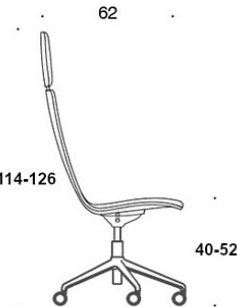

378RGSNKDH