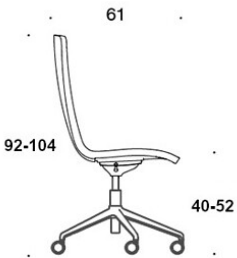

### FABRIC CONSUMPTION:

Low backrest 0.9 m, high backrest 1.1 m

Upholstered armrests 0.8 m, headrest 0.4 m

**Low backrest (soft):** 1.05 m

**High backrest (soft):** 1.1 m

---

### CARBON FOOTPRINT:

**Sola 377RGSND, PE:** 44.66 kg CO<sub>2</sub>e

Dimensional drawing:

377RGSND

378RGSND

378RGSNDV

377RGSNKD

378RGSNKD