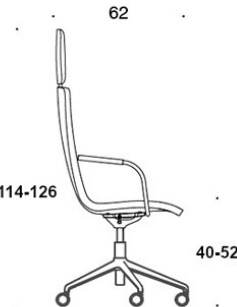

V = upholstered armrests

H = headrest

FABRIC CONSUMPTION:

Low backrest 0.9 m, high backrest 1.1 m

Upholstered armrests 0.8 m, headrest 0.4 m

Low backrest (soft): 1.05 m

High backrest (soft): 1.1 m

Dimensional drawing:

377RGSND

378RGSND

378RGSNDV

377RGSNKD

378RGSNKD

378RGSNKDV

377RGSNKDH

378RGSNKDH