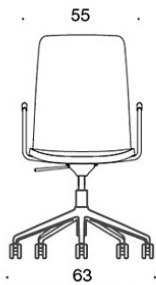

Dimensional drawing:

378RGSNKD