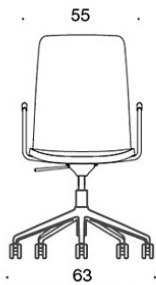

### FABRIC CONSUMPTION:

Low backrest 0.9 m, high backrest 1.1 m

Upholstered armrests 0.8 m, headrest 0.4 m

**Low backrest (soft):** 1.05 m

**High backrest (soft):** 1.1 m

---

### CARBON FOOTPRINT:

**Sola 377RGSND, PE:** 44.66 kg CO<sub>2</sub>e

Dimensional drawing:

377RGSND

378RGSND

378RGSNDV

377RGSNKD

378RGSNKD