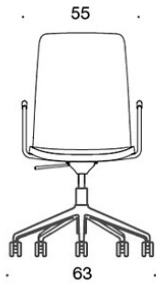

**V** = upholstered armrests

**H** = headrest

---

**FABRIC CONSUMPTION:**

Low backrest 0.9 m, high backrest 1.1 m

Upholstered armrests 0.8 m, headrest 0.4 m

**Low backrest (soft):** 1.05 m

**High backrest (soft):** 1.1 m

Dimensional drawing:

377RGSND

378RGSND

378RGSNDV

377RGSNKD

378RGSNKD

378RGSNKDV

377RGSNKDH