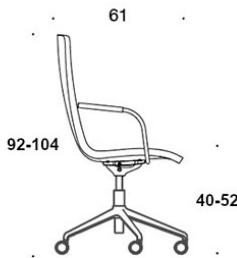

378RGSNKDV