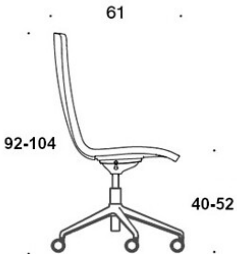

**V** = upholstered armrests

**H** = headrest

---

**FABRIC CONSUMPTION:**

Low backrest 0.9 m, high backrest 1.1 m

Upholstered armrests 0.8 m, headrest 0.4 m

**Low backrest (soft):** 1.05 m

**High backrest (soft):** 1.1 m

Dimensional drawing:

377RGSND

378RGSND

378RGSNDV

377RGSNKD

378RGSNKD

378RGSNKDV

377RGSNKDH