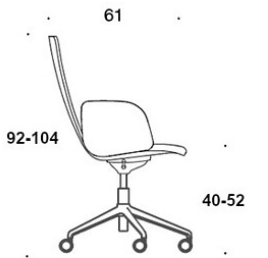

V = upholstered armrests

H = headrest

FABRIC CONSUMPTION:

Low backrest 0.9 m, high backrest 1.1 m

Upholstered armrests 0.8 m, headrest 0.4 m

Low backrest (soft): 1.05 m

High backrest (soft): 1.1 m

Dimensional drawing:

377RGSND

378RGSND

378RGSNDV

377RGSNKD

378RGSNKD

378RGSNKDV

377RGSNKDH

378RGSNKDH