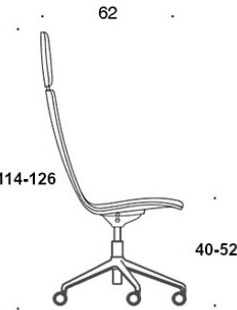

**V** = upholstered armrests

**H** = headrest

---

**FABRIC CONSUMPTION:**

Low backrest 0.9 m, high backrest 1.1 m

Upholstered armrests 0.8 m, headrest 0.4 m

**Low backrest (soft):** 1.05 m

**High backrest (soft):** 1.1 m

Dimensional drawing:

377RGSND

378RGSND

378RGSNDV

377RGSNKD

378RGSNKD

378RGSNKDV

377RGSNKDH