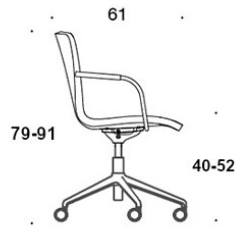

**377RGSNKS (H)** = high backrest, five star base with castors and height adjustment, fully upholstered (soft), without armrests, tilt mechanism

**378RGSNKS (V/H)** = high backrest, five star base with castors and height adjustment, fully upholstered (soft), with open armrests, tilt mechanism

**V** = upholstered armrests

**H** = headrest

---

**FABRIC CONSUMPTION:**

Low backrest 0.9 m, high backrest 1.1 m

Upholstered armrests 0.8 m, headrest 0.4 m

**Low backrest (soft):** 1.05 m

**High backrest (soft):** 1.1 m

Dimensional drawing:

377RGSND

378RGSND

378RGSNDV

377RGSNKD

378RGSNKD

378RGSNKDV

377RGSNKDH