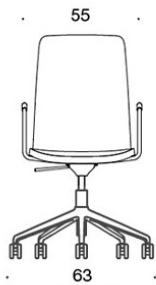

V = upholstered armrests

H = headrest

FABRIC CONSUMPTION:

Low backrest 0.9 m, high backrest 1.1 m

Upholstered armrests 0.8 m, headrest 0.4 m

Low backrest (soft): 1.05 m

High backrest (soft): 1.1 m

Dimensional drawing:

377RGSND

378RGSND

378RGSNDV

377RGSNKD

378RGSNKD

378RGSNKDV

377RGSNKDH

378RGSNKDH