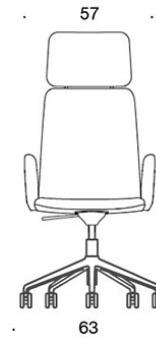

V = upholstered armrests

H = headrest

FABRIC CONSUMPTION:

Low backrest 0.9 m, high backrest 1.1 m

Upholstered armrests 0.8 m, headrest 0.4 m

Low backrest (soft): 1.05 m

High backrest (soft): 1.1 m

Dimensional drawing:

377RGSND

378RGSND

378RGSNDV

377RGSNKD

378RGSNKD

378RGSNKDV

377RGSNKDH

378RGSNKDH