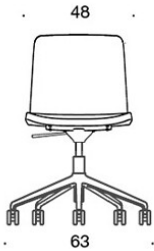

Dimensional drawing:

377RGSND