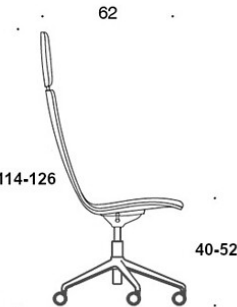

V = upholstered armrests

H = headrest

FABRIC CONSUMPTION:

Low backrest 0.9 m, high backrest 1.1 m

Upholstered armrests 0.8 m, headrest 0.4 m

Low backrest (soft): 1.05 m

High backrest (soft): 1.1 m

Dimensional drawing:

377RGSND

378RGSND

378RGSNDV

377RGSNKD

378RGSNKD

378RGSNKDV

377RGSNKDH

378RGSNKDH