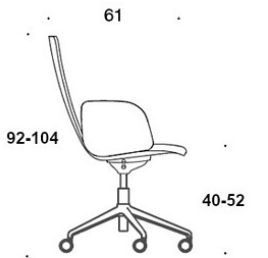

377RGSNKDH