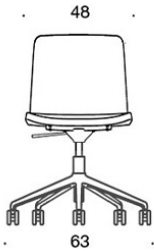

**V** = upholstered armrests

**H** = headrest

---

**FABRIC CONSUMPTION:**

Low backrest 0.9 m, high backrest 1.1 m

Upholstered armrests 0.8 m, headrest 0.4 m

**Low backrest (soft):** 1.05 m

**High backrest (soft):** 1.1 m

Dimensional drawing:

377RGSND

378RGSND

378RGSNDV

377RGSNKD

378RGSNKD

378RGSNKDV

377RGSNKDH