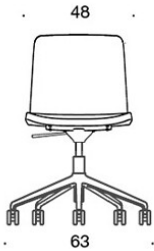

**V** = upholstered armrests

**H** = headrest

---

### FABRIC CONSUMPTION:

Low backrest 0.9 m, high backrest 1.1 m

Upholstered armrests 0.8 m, headrest 0.4 m

**Low backrest (soft):** 1.05 m

**High backrest (soft):** 1.1 m

---

### CARBON FOOTPRINT:

**Sola 377RGSND, PE:** 44.66 kg CO<sub>2</sub>e

Dimensional drawing:

377RGSND

378RGSND

378RGSNDV

377RGSNKD

378RGSNKD