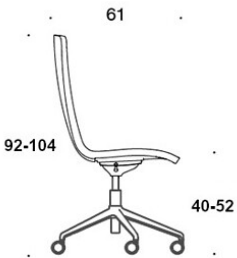

Dimensional drawing:

378RGSNKD