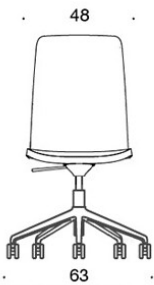

Dimensional drawing:

377RGSNKD