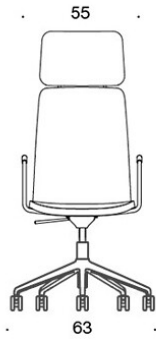

**V** = upholstered armrests

**H** = headrest

---

**FABRIC CONSUMPTION:**

Low backrest 0.9 m, high backrest 1.1 m

Upholstered armrests 0.8 m, headrest 0.4 m

**Low backrest (soft):** 1.05 m

**High backrest (soft):** 1.1 m

Dimensional drawing:

377RGSND

378RGSND

378RGSNDV

377RGSNKD

378RGSNKD

378RGSNKDV

377RGSNKDH