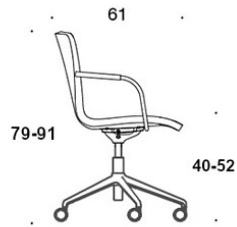

Dimensional drawing:

378RGSNDV