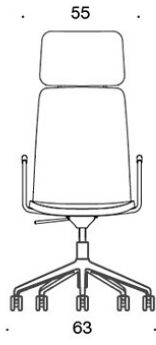

378RGSNKDH