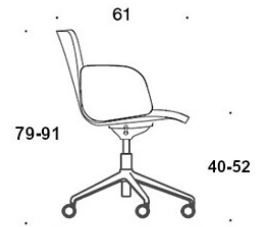

Dimensional drawing:

377RGSNKD