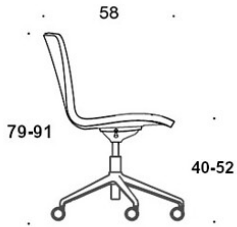

**377RGSNKS (H)** = high backrest, five star base with castors and height adjustment, fully upholstered (soft), without armrests, tilt mechanism

**378RGSNKS (V/H)** = high backrest, five star base with castors and height adjustment, fully upholstered (soft), with open armrests, tilt mechanism

**V** = upholstered armrests

**H** = headrest

---

**FABRIC CONSUMPTION:**

Low backrest 0.9 m, high backrest 1.1 m

Upholstered armrests 0.8 m, headrest 0.4 m

**Low backrest (soft):** 1.05 m

**High backrest (soft):** 1.1 m

Dimensional drawing:

377RGSND

378RGSND

378RGSNDV

377RGSNKD

378RGSNKD

378RGSNKDV

377RGSNKDH