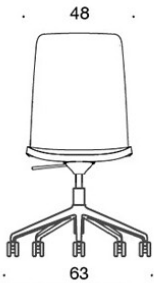

**V** = upholstered armrests

**H** = headrest

---

**FABRIC CONSUMPTION:**

Low backrest 0.9 m, high backrest 1.1 m

Upholstered armrests 0.8 m, headrest 0.4 m

**Low backrest (soft):** 1.05 m

**High backrest (soft):** 1.1 m

Dimensional drawing:

377RGSND

378RGSND

378RGSNDV

377RGSNKD

378RGSNKD

378RGSNKDV

377RGSNKDH