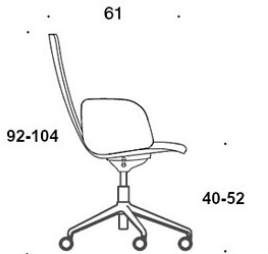

**V** = upholstered armrests

**H** = headrest

---

**FABRIC CONSUMPTION:**

Low backrest 0.9 m, high backrest 1.1 m

Upholstered armrests 0.8 m, headrest 0.4 m

**Low backrest (soft):** 1.05 m

**High backrest (soft):** 1.1 m

Dimensional drawing:

377RGSND

378RGSND

378RGSNDV

377RGSNKD

378RGSNKD

378RGSNKDV

377RGSNKDH