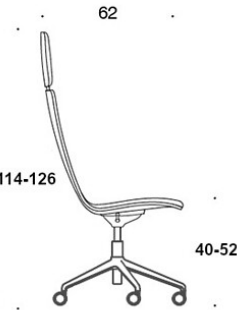

378RGSNKDH