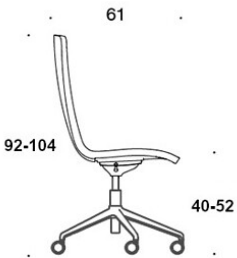

V = upholstered armrests

H = headrest

FABRIC CONSUMPTION:

Low backrest 0.9 m, high backrest 1.1 m

Upholstered armrests 0.8 m, headrest 0.4 m

Low backrest (soft): 1.05 m

High backrest (soft): 1.1 m

Dimensional drawing:

377RGSND

378RGSND

378RGSNDV

377RGSNKD

378RGSNKD

378RGSNKDV

377RGSNKDH

378RGSNKDH