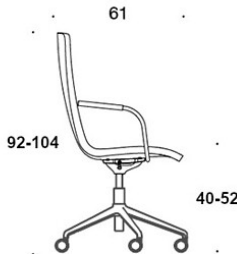

**V** = upholstered armrests

**H** = headrest

---

**FABRIC CONSUMPTION:**

Low backrest 0.9 m, high backrest 1.1 m

Upholstered armrests 0.8 m, headrest 0.4 m

**Low backrest (soft):** 1.05 m

**High backrest (soft):** 1.1 m

Dimensional drawing:

377RGSND

378RGSND

378RGSNDV

377RGSNKD

378RGSNKD

378RGSNKDV

377RGSNKDH