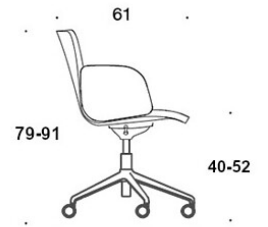

**V** = upholstered armrests

**H** = headrest

---

**FABRIC CONSUMPTION:**

Low backrest 0.9 m, high backrest 1.1 m

Upholstered armrests 0.8 m, headrest 0.4 m

**Low backrest (soft):** 1.05 m

**High backrest (soft):** 1.1 m

Dimensional drawing:

377RGSND

378RGSND

378RGSNDV

377RGSNKD

378RGSNKD

378RGSNKDV

377RGSNKDH