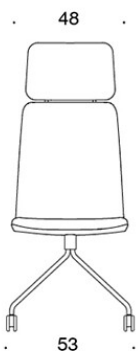

Dimensional drawing:

377RNKDH