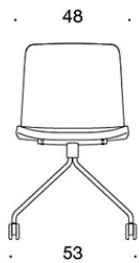

378RND (V) = low backrest, four leg base with castors, fully upholstered, with open armrests

377RNKD (H) = high backrest, four leg base with castors, fully upholstered, without armrests

378RNKD (V/H) = high backrest, four leg base with castors, fully upholstered, with open armrests

377RNS = low backrest, four leg base with castors, fully upholstered (soft), without armrests

378RNS (V) = low backrest, four leg base with castors, fully upholstered (soft), with open armrests

377RNKS (H) = high backrest, four leg base with castors, fully upholstered (soft), without armrests

378RNKS (V/H) = high backrest, four leg base with castors, fully upholstered (soft), with open armrests

V = upholstered armrests

H = headrest

FABRIC CONSUMPTION:

Low backrest 0.9 m, high backrest 1.1 m

Upholstered armrests 0.8 m, headrest 0.4 m

Low backrest (soft): 1.05 m

High backrest (soft): 1.1 m

Dimensional drawing:

377RND

378RND

378RNDV

377RNKD

378RNKD