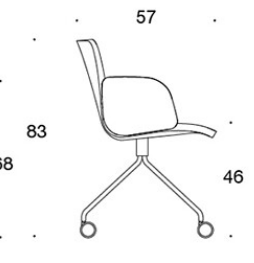

378RNKS (V/H) = high backrest, four leg base with castors, fully upholstered (soft), with open armrests

V = upholstered armrests

H = headrest

FABRIC CONSUMPTION:

Low backrest 0.9 m, high backrest 1.1 m

Upholstered armrests 0.8 m, headrest 0.4 m

Low backrest (soft): 1.05 m

High backrest (soft): 1.1 m

Dimensional drawing:

377RND

378RND

378RNDV

377RNKD

378RNKD