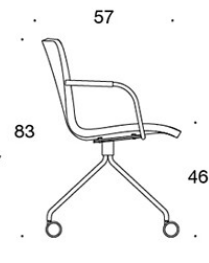

378RNKS (V/H) = high backrest, four leg base with castors, fully upholstered (soft), with open armrests

V = upholstered armrests

H = headrest

FABRIC CONSUMPTION:

Low backrest 0.9 m, high backrest 1.1 m

Upholstered armrests 0.8 m, headrest 0.4 m

Low backrest (soft): 1.05 m

High backrest (soft): 1.1 m

Dimensional drawing:

377RND

378RND

378RNDV

377RNKD

378RNKD