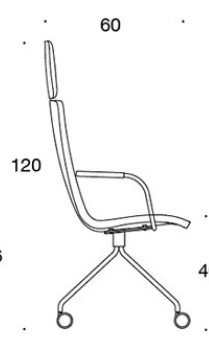

Dimensional drawing:

378RNKDVH