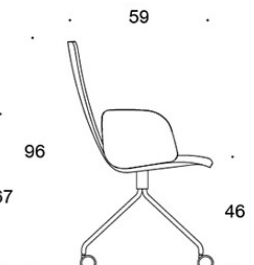

Dimensional drawing:

377RNKDH