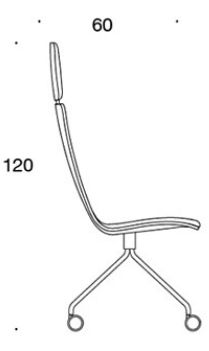

Dimensional drawing:

378RNKDH