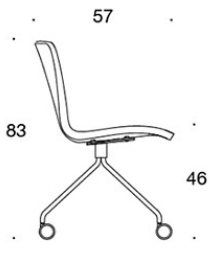

378RND (V) = low backrest, four leg base with castors, fully upholstered, with open armrests

377RNKD (H) = high backrest, four leg base with castors, fully upholstered, without armrests

378RNKD (V/H) = high backrest, four leg base with castors, fully upholstered, with open armrests

377RNS = low backrest, four leg base with castors, fully upholstered (soft), without armrests

378RNS (V) = low backrest, four leg base with castors, fully upholstered (soft), with open armrests

377RNKS (H) = high backrest, four leg base with castors, fully upholstered (soft), without armrests

378RNKS (V/H) = high backrest, four leg base with castors, fully upholstered (soft), with open armrests

V = upholstered armrests

H = headrest

FABRIC CONSUMPTION:

Low backrest 0.9 m, high backrest 1.1 m

Upholstered armrests 0.8 m, headrest 0.4 m

Low backrest (soft): 1.05 m

High backrest (soft): 1.1 m

Dimensional drawing:

377RND

378RND

378RNDV

377RNKD

378RNKD