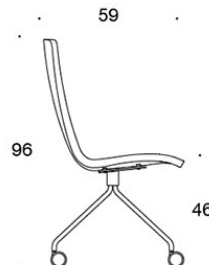

378RNKS (V/H) = high backrest, four leg base with castors, fully upholstered (soft), with open armrests

V = upholstered armrests

H = headrest

FABRIC CONSUMPTION:

Low backrest 0.9 m, high backrest 1.1 m

Upholstered armrests 0.8 m, headrest 0.4 m

Low backrest (soft): 1.05 m

High backrest (soft): 1.1 m

Dimensional drawing:

377RND

378RND

378RNDV

377RNKD

378RNKD