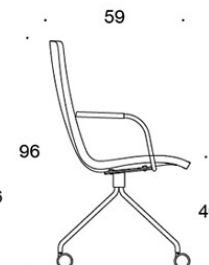

378RNKS (V/H) = high backrest, four leg base with castors, fully upholstered (soft), with open armrests

V = upholstered armrests

H = headrest

FABRIC CONSUMPTION:

Low backrest 0.9 m, high backrest 1.1 m

Upholstered armrests 0.8 m, headrest 0.4 m

Low backrest (soft): 1.05 m

High backrest (soft): 1.1 m

Dimensional drawing:

377RND

378RND

378RNDV

377RNKD

378RNKD