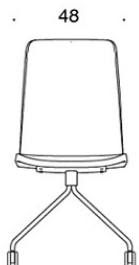

378RNKS (V/H) = high backrest, four leg base with castors, fully upholstered (soft), with open armrests

V = upholstered armrests

H = headrest

FABRIC CONSUMPTION:

Low backrest 0.9 m, high backrest 1.1 m

Upholstered armrests 0.8 m, headrest 0.4 m

Low backrest (soft): 1.05 m

High backrest (soft): 1.1 m

Dimensional drawing:

377RND

378RND

378RNDV

377RNKD

378RNKD