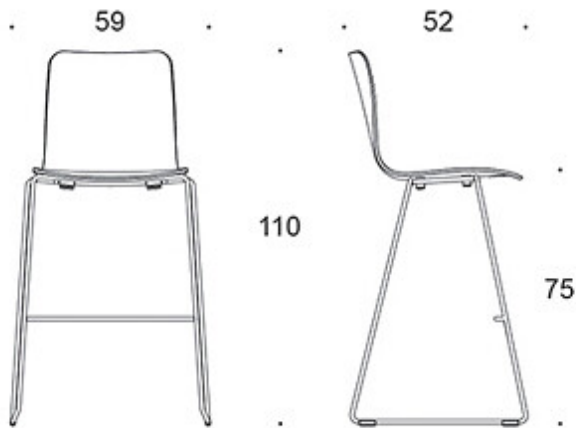

377DEK (DEKC/DEKBC/DEKD)