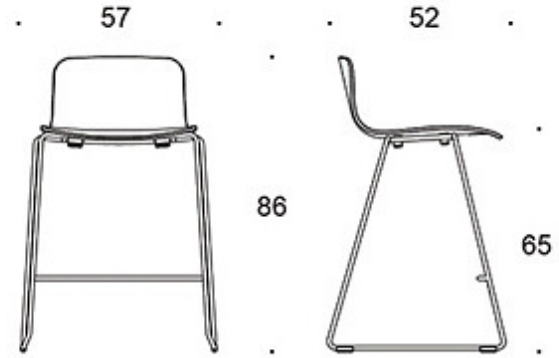

### FABRIC CONSUMPTION:

**Seat:** 0.5 m / 2 pcs

**Seat and backrest:** 0.85 m / 2 pcs

**Fully upholstered:** 0.9 m

**Fully upholstered (soft):** 0.95 m

---

### STACKABILITY:

Stackability max 6 pcs

We do not recommend stacking soft upholstered chair models as marks may form in the upholstery material.

---

### CARBON FOOTPRINT:

**Sola 377DEMMD:** 25.05 kg CO<sub>2</sub>e

**Sola 377DEKMD:** 26.65 kg Co<sub>2</sub>e

Dimensional drawing:

377DEM (DEMC/DEMBC/DEMD)

377DEMM (DEMMLC/DEMMLD)

377DEK (DEKC/DEKBC/DEKD)

377DEKM (DEKMLC/DEKMLD)