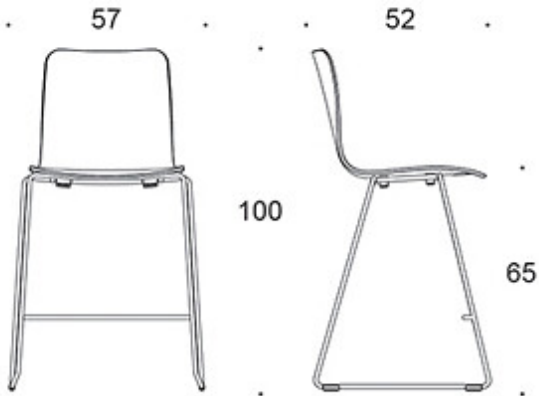

Dimensional drawing:

377DEM (DEMC/DEMBC/DEMD)