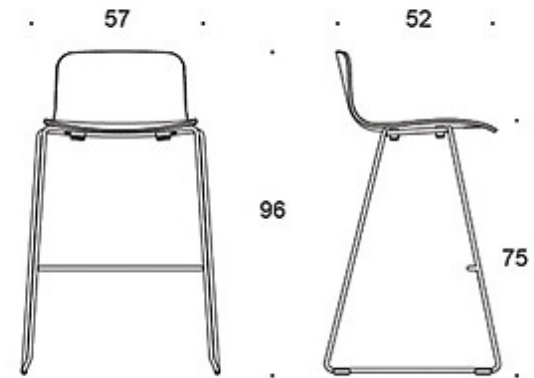

### FABRIC CONSUMPTION:

**Seat:** 0.5 m / 2 pcs

**Seat and backrest:** 0.85 m / 2 pcs

**Fully upholstered:** 0.9 m

**Fully upholstered (soft):** 0.95 m

---

### STACKABILITY:

Stackability max 6 pcs

We do not recommend stacking soft upholstered chair models as marks may form in the upholstery material.

---

### CARBON FOOTPRINT:

**Sola 377DEMMD:** 25.05 kg CO<sub>2</sub>e

**Sola 377DEKMD:** 26.65 kg Co<sub>2</sub>e

Dimensional drawing:

377DEM (DEMC/DEMBC/DEMD)

377DEMM (DEMMLC/DEMMLD)

377DEK (DEKC/DEKBC/DEKD)

377DEKM (DEKMLC/DEKMLD)