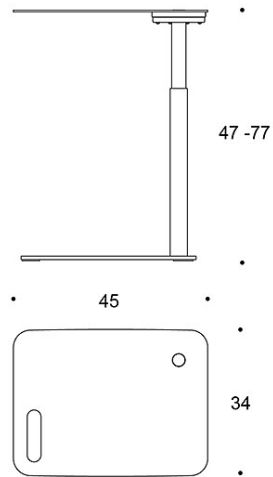

### MATERIAL DESCRIPTION:

**Table top:** aluminium

**Base:** steel

**Colour with fixed base:** white, black or Inspiring Colours

**Colour with adjustable base:** white or black

---

### PRODUCT CODE NUMBER:

**849** = height 64 cm

**849G** = height 47 - 77 cm

---

### CARBON FOOTPRINT:

**Trailer 849:** 36.86 kg CO<sub>2</sub>e

Dimensional drawing:

849

849G