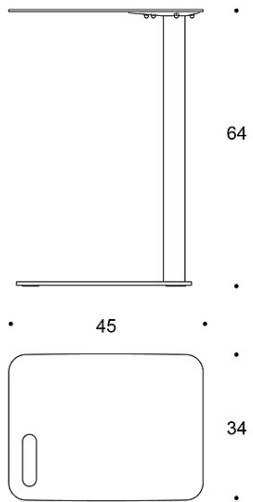

### MATERIAL DESCRIPTION:

**Table top:** aluminium

**Base:** steel

**Colour with fixed base:** white, black or Inspiring Colours

**Colour with adjustable base:** white or black

---

### PRODUCT CODE NUMBER:

**849** = height 64 cm

**849G** = height 47 - 77 cm

---

### CARBON FOOTPRINT:

**Trailer 849:** 36.86 kg CO<sub>2</sub>e

Dimensional drawing:

849

849G