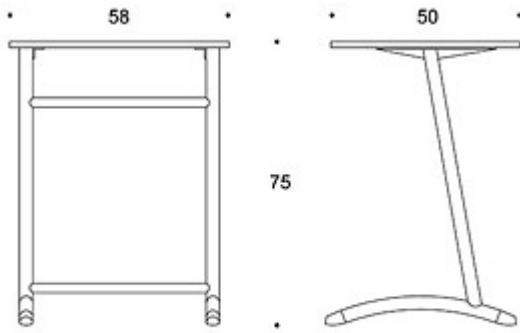

Aktiv

School table

Aktiv school desks are perfect for a variety of flexible learning environments. The table has a practical folding tabletop which makes it easier to store when not in use.

MATERIAL DESCRIPTION:

Table tops: birch laminate

Base: grey

PRODUCT CODE NUMBER:

OPAQD

Dimensional drawing:

OPAQD