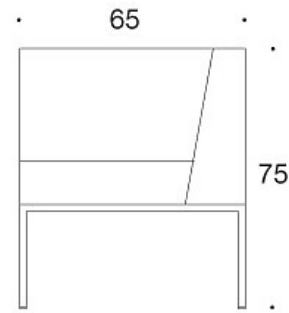

Seat and back: upholstered

Base: black or white

PRODUCT CODE NUMBER:

373AK = with backrest

374AK = with backrest and armrest

FABRIC CONSUMPTION:

373AK: 1.4 m / pcs

374AK: 1.9 m / pcs

Dimensional drawing:

373AK

374A