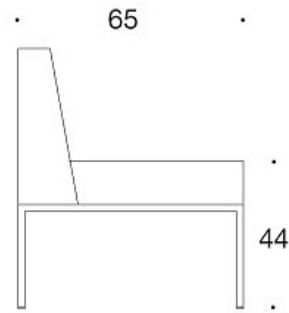

Seat and back: upholstered

Base: black or white

PRODUCT CODE NUMBER:

373AK = with backrest

374AK = with backrest and armrest

FABRIC CONSUMPTION:

373AK: 1.4 m / pcs

374AK: 1.9 m / pcs

Dimensional drawing:

373AK

374A