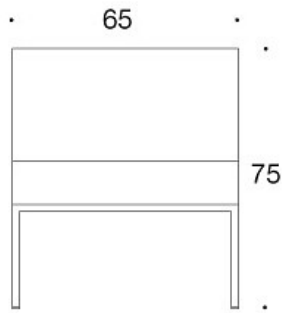

Seat and back: upholstered

Base: black or white

PRODUCT CODE NUMBER:

373AK = with backrest

374AK = with backrest and armrest

FABRIC CONSUMPTION:

373AK: 1.4 m / pcs

374AK: 1.9 m / pcs

Dimensional drawing:

373AK

374A