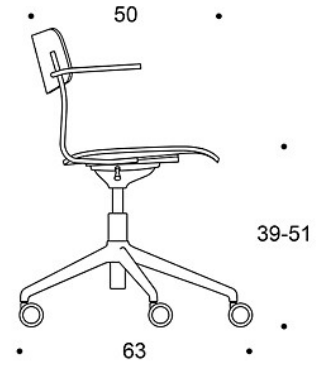

Dimensional drawing:

39-51

39-51

39-51