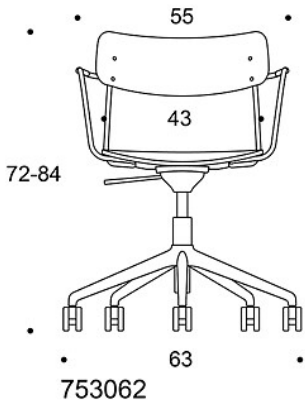

Dimensional drawing:

39-51

39-51

39-51