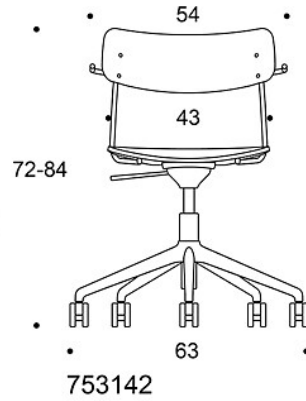

---

**PRODUCT CODE NUMBER:****742197** = five star base with castors and height adjustment, without armrests**753142** = five star base with castors and height adjustment, short armrests**753062** = five star base with castors and height adjustment, long armrests

---

**ACCESSORIES:**

Castors for hard or soft floor

Black glides

---

**FABRIC CONSUMPTION:****Seat:** 0.5 m / 2 pcs**Seat and backrest:** 0.8 m / 2 pcs**Fully upholstered:** 0.6 m / 1 pc

Dimensional drawing: