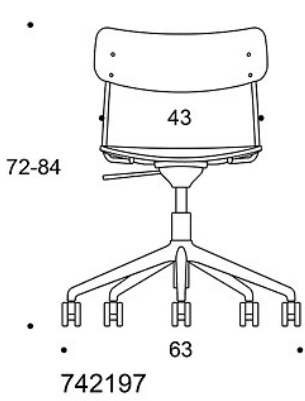

---

**PRODUCT CODE NUMBER:****742197** = five star base with castors and height adjustment, without armrests**753142** = five star base with castors and height adjustment, short armrests**753062** = five star base with castors and height adjustment, long armrests

---

**ACCESSORIES:**

Castors for hard or soft floor

Black glides

---

**FABRIC CONSUMPTION:****Seat:** 0.5 m / 2 pcs**Seat and backrest:** 0.8 m / 2 pcs**Fully upholstered:** 0.6 m / 1 pc

Dimensional drawing: