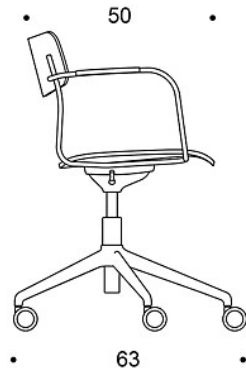

Dimensional drawing:

39-51

39-51

39-51