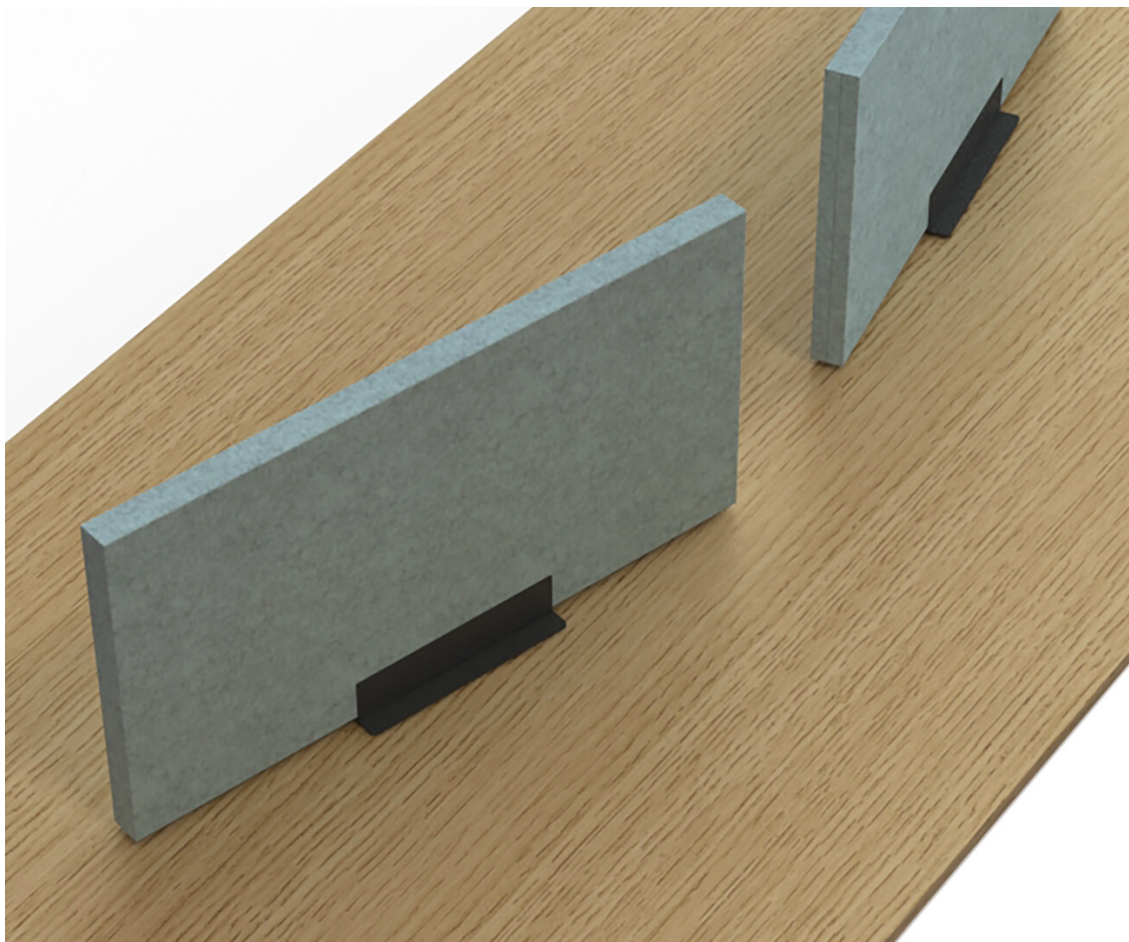

## Free standing table screen

Design — Iiro Viljanen

The free-standing Face table screen with a movable base can easily be placed in any position on a tabletop. The acoustic features of the screens absorb sound, providing a peaceful place to work. The materials used in the Face range are recycled, hypoallergenic polyester fibre.

Möbelfakta

---

**MATERIAL DESCRIPTION:**

**Table screens:** fully upholstered

**Upholstery fabrics:** Cara, Floyd Screen, Soul Melange or Remix Screen

**Base:** white or black painted metal, felt on the bottom

**Core:** dust-free, allergy-tested and sound-absorbing polyester fiber

Screen thickness 4 cm

---

**PRODUCT CODE NUMBER:**

**704S06S** = 60 x 40 cm

**704S08S** = 80 x 40 cm

**706S06S** = 60 x 65 cm

**706S07S** = 70 x 65 cm

**706S08S** = 80 x 65 cm

**706S10S** = 100 x 65 cm

**706S12S** = 120 x 65 cm

**706S14S** = 140 x 65 cm

**706S16S** = 160 x 65 cm

**706S18S** = 180 x 65 cm

**706S20S** = 200 x 65 cm

---