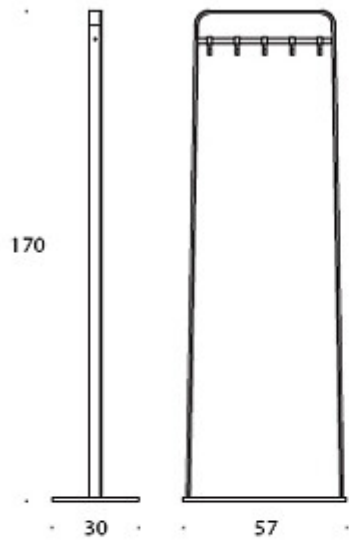

Möbelfakta

MATERIAL DESCRIPTION:

Material: steel.

Colours: black, white or Inspiring Colours.

PRODUCT CODE NUMBER:

937A = coat rack with five double hooks

937B = coat rack with three double hooks

CARBON FOOTPRINT:

Kaari 937B: 45.81 kg CO₂e

Kaari 937A: 71.72 kg CO₂e

Dimensional drawing:

937A

937B