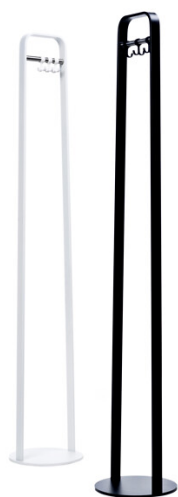

Kaari

Coat rack

Design — Mikko Laakkonen

Kaari is a simple coat rack with carefully thought-out details. The hooks can withstand even heavy weights, and the rack will not fall over even if the weight is uneven. Available in two widths, six and ten hook models.

Möbelfakta

MATERIAL DESCRIPTION:

Material: steel.

Colours: black, white or Inspiring Colours.

PRODUCT CODE NUMBER:

937A = coat rack with five double hooks

937B = coat rack with three double hooks

CARBON FOOTPRINT: