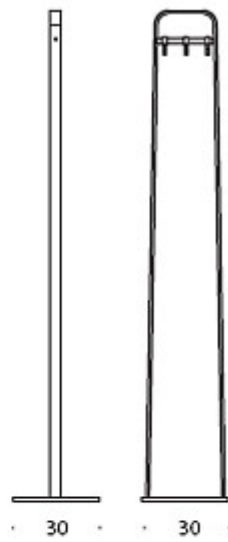

Möbelfakta

MATERIAL DESCRIPTION:

Material: steel.

Colours: black, white or Inspiring Colours.

PRODUCT CODE NUMBER:

937A = coat rack with five double hooks

937B = coat rack with three double hooks

CARBON FOOTPRINT:

Kaari 937B: 45.81 kg CO₂e

Kaari 937A: 71.72 kg CO₂e

Dimensional drawing:

937A

937B