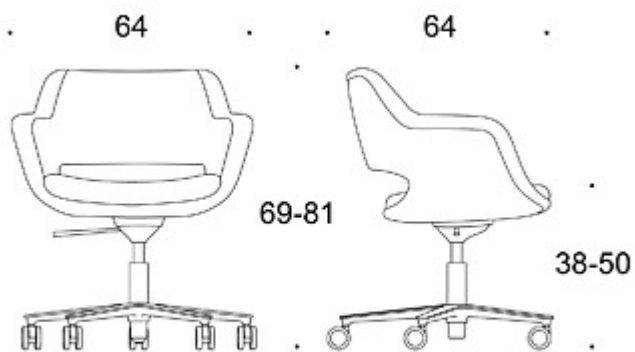

Kilta

Universal chair with five star base, castors and height adjustment

Design — Olli Mannermaa

Kilta is a Finnish design classic. With castors and height adjustment it is suitable for conference rooms as well as for drop-in desks in activity based offices. Timeless design, seating comfort and durability make Kilta one of Martela's most popular chairs.

MATERIAL DESCRIPTION:

Seat: fully upholstered

Base: white, black or polished aluminium

PRODUCT CODE NUMBER:

224RG = fully upholstered, five star base with castors, height adjustment, tilt mechanism

FABRIC CONSUMPTION:

1.7 m

DESIGN AWARDS:

Suomen Suurmessut 1955

Dimensional drawing:

224RG