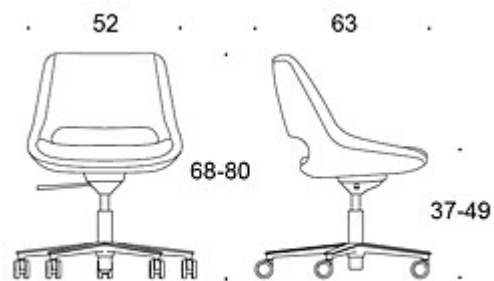

# Mini Kilta

**Universal chair with five star base, castors and height adjustment**

Design — Olli Mannermaa

---

The mini Kilta chair with castors and with both height adjustment and a swing mechanism allows small back-and-forth movement. Mini Kilta is suitable for conference rooms as well as drop-in desks in activity based offices. Mini Kilta is smaller than the Kilta chair and has no armrests.

---

**MATERIAL DESCRIPTION:**

**Seat:** fully upholstered

**Base:** white, black or polished aluminium

---

**PRODUCT CODE NUMBER:**

**221RG** = fully upholstered, five star base with castors,  
height adjustment, tilt mechanism

---

**FABRIC CONSUMPTION:**

1.6 m

---

**DESIGN AWARDS:**

Suomen Suurmessut 1955

Dimensional drawing:

221RG