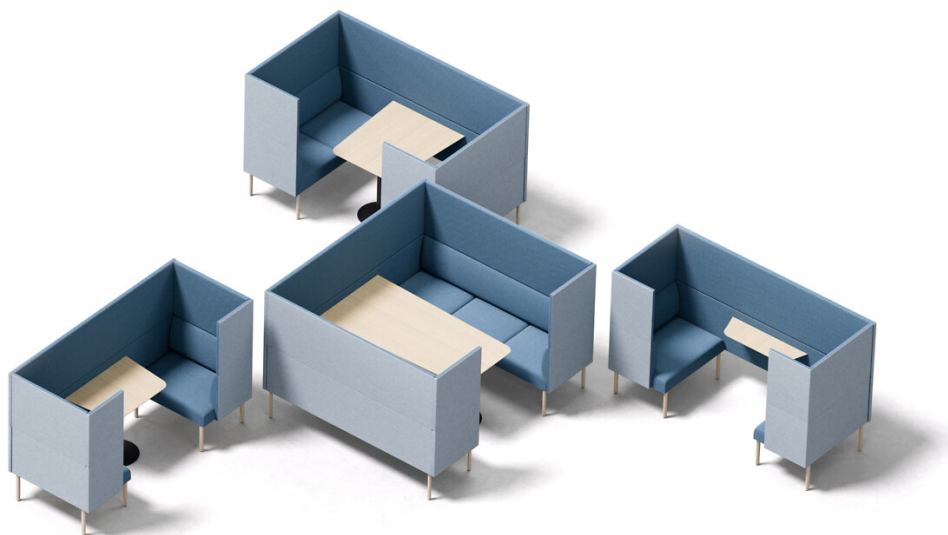

Noora Meet & Work

Meeting module for 2-6 persons

Design — Antti Kotilainen

Noora meeting module with an upright and light look is suitable for lobby and meeting areas. Its various options allow numerous configurations, and as a high-walled sofa, the sofa creates a comfortable and sheltered meeting space for 2-6 persons.

PRODUCT CODE NUMBER:

442L = two easy chairs with low screens

442H = two easy chairs with high screens

444L = two two-seater sofas with low screens

444H = two two-seater sofas with high screens

446L = two three-seater sofas with low screens

446H = two three-seater sofas with high screens

T25 = table 25x82 cm

T55 = table 55x82 cm

T96 = table 96x82 cm

T158 = table 158x82 cm

S = entrance screens

N = narrow entrance screens

ACCESSORIES:

- Charging points and connectors in the table top (Outlet, charging USB A+C, HDMI or RJ45)

- Charging points (2 pcs) under the table

- Monitor bracket

- **330PM** = decorative cushion 40x40 cm

- **330PL** = decorative cushion 48x48