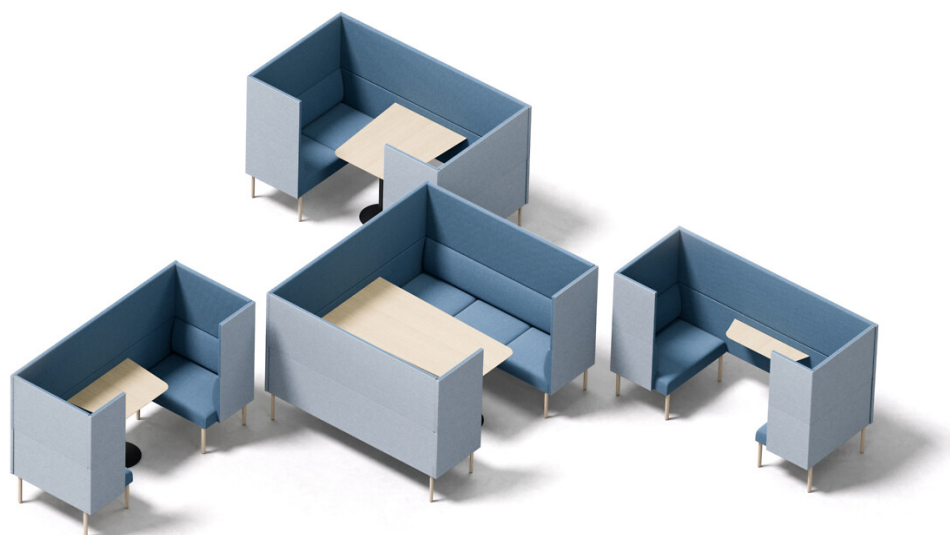

## Meeting module for 2-6 persons

Design — Antti Kotilainen

---

Noora meeting module with an upright and light look is suitable for lobby and meeting areas. Its various options allow numerous configurations, and as a high-walled sofa, the sofa creates a comfortable and sheltered meeting space for 2-6 persons.