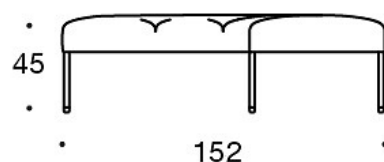

ACCESSORIES:

Power outlet (230V + charging USB)

330PM = decorative cushion 40x40 cm

330PL = decorative cushion 48x48

330PS = decorative cushion 65x40 cm

331PM = decorative cushion with button, 40x40 cm

331PL = decorative cushion with button, 48x48 cm

331PS = decorative cushion with button, 65x40 cm

340T = table between seats

340TL = turning or fixed table with leg

Dimensional drawing:

Dimensional drawing 2:

343RA

343RAA

343RAAA

Dimensional drawing 3: