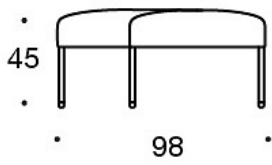

Table leg: white, black or Inspiring Colours

PRODUCT CODE NUMBER:

343A = one-seater bench

343AA = two-seater bench

343AAA = three-seater bench

343RA = corner bench 90°

343RAA = bench 60°

343RAAA = bench 90°

ACCESSORIES:

Power outlet (230V + charging USB)

331PS = decorative cushion, 67x42 cm

331PM = decorative cushion, 42x42 cm

331PL = decorative cushion, 50x50 cm

340T = table between seats

340TL = table with leg

Dimensional drawing:

Dimensional drawing 2:

343RA

343RAA

343RAAA

Dimensional drawing 3: