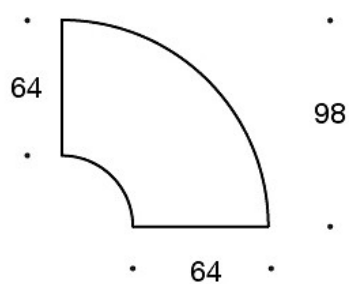

331PS = decorative cushion with button, 65x40 cm

340T = table between seats

340TL = turning or fixed table with leg

Dimensional drawing:

Dimensional drawing 2:

343RA

343RAA

343RAAA

Dimensional drawing 3: