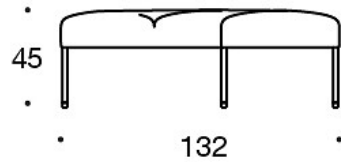

Table leg: white, black or Inspiring Colours

PRODUCT CODE NUMBER:

343A = one-seater bench

343AA = two-seater bench

343AAA = three-seater bench

343RA = corner bench 90°

343RAA = bench 60°

343RAAA = bench 90°

ACCESSORIES:

Power outlet (230V + charging USB)

331PS = decorative cushion, 67x42 cm

331PM = decorative cushion, 42x42 cm

331PL = decorative cushion, 50x50 cm

340T = table between seats

340TL = table with leg

Dimensional drawing:

Dimensional drawing 2:

343RA

343RAA

343RAAA

Dimensional drawing 3: