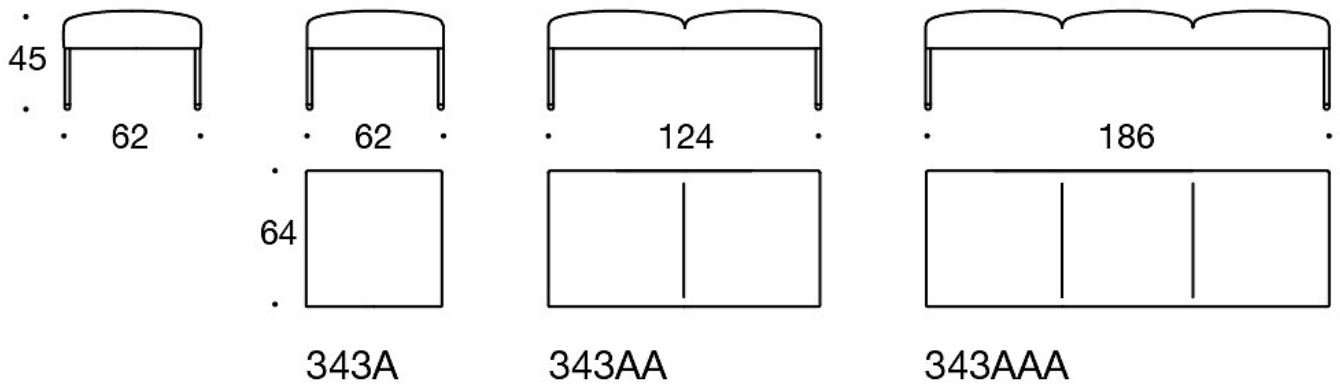

Table leg: white, black or Inspiring Colours

PRODUCT CODE NUMBER:

343A = one-seater bench

343AA = two-seater bench

343AAA = three-seater bench

343RA = corner bench 90°

343RAA = bench 60°

343RAAA = bench 90°

ACCESSORIES:

Power outlet (230V + charging USB)

330PM = decorative cushion 40x40 cm

330PL = decorative cushion 48x48

330PS = decorative cushion 65x40 cm

331PM = decorative cushion with button, 40x40 cm

331PL = decorative cushion with button, 48x48 cm

331PS = decorative cushion with button, 65x40 cm

340T = table between seats

340TL = turning or fixed table with leg

Dimensional drawing:

Dimensional drawing 2:

343RA

343RAA

343RAAA

Dimensional drawing 3: