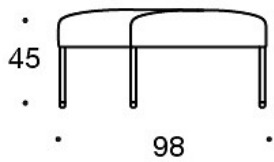

Table leg: white, black or Inspiring Colours

PRODUCT CODE NUMBER:

343A = one-seater bench

343AA = two-seater bench

343AAA = three-seater bench

343RA = corner bench 90°

343RAA = bench 60°

343RAAA = bench 90°

ACCESSORIES:

Power outlet (230V + charging USB)

331PS = decorative cushion, 67x42 cm

331PM = decorative cushion, 42x42 cm

331PL = decorative cushion, 50x50 cm

340T = table between seats

340TL = table with leg

Dimensional drawing:

Dimensional drawing 2:

343RA

343RAA

343RAAA

Dimensional drawing 3: