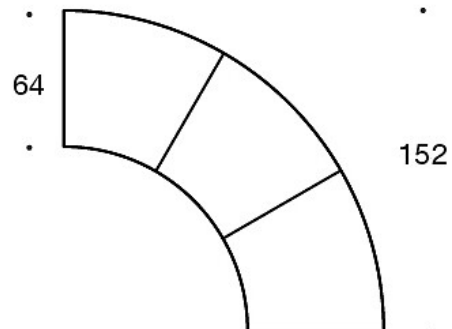

331PS = decorative cushion with button, 65x40 cm

340T = table between seats

340TL = turning or fixed table with leg

Dimensional drawing:

Dimensional drawing 2:

343RA

343RAA

343RAAA

Dimensional drawing 3: