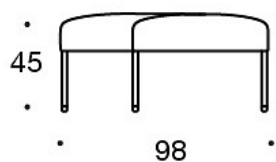

Table leg: white, black or Inspiring Colours

PRODUCT CODE NUMBER:

343A = one-seater bench

343AA = two-seater bench

343AAA = three-seater bench

343RA = corner bench 90°

343RAA = bench 60°

343RAAA = bench 90°

ACCESSORIES:

Power outlet (230V + charging USB)

330PM = decorative cushion 40x40 cm

330PL = decorative cushion 48x48

330PS = decorative cushion 65x40 cm

331PM = decorative cushion with button, 40x40 cm

331PL = decorative cushion with button, 48x48 cm

331PS = decorative cushion with button, 65x40 cm

340T = table between seats

340TL = turning or fixed table with leg

Dimensional drawing:

Dimensional drawing 2:

343RA

343RAA

343RAAA

Dimensional drawing 3: