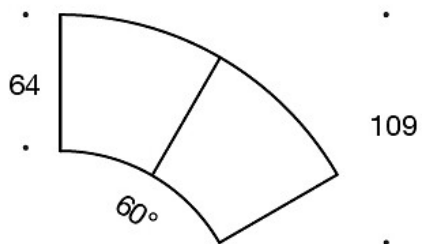

331PS = decorative cushion with button, 65x40 cm

340T = table between seats

340TL = turning or fixed table with leg

Dimensional drawing:

Dimensional drawing 2:

343RA

343RAA

343RAAA

Dimensional drawing 3: