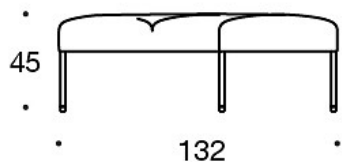

Table leg: white, black or Inspiring Colours

PRODUCT CODE NUMBER:

343A = one-seater bench

343AA = two-seater bench

343AAA = three-seater bench

343RA = corner bench 90°

343RAA = bench 60°

343RAAA = bench 90°

ACCESSORIES:

Power outlet (230V + charging USB)

330PM = decorative cushion 40x40 cm

330PL = decorative cushion 48x48

330PS = decorative cushion 65x40 cm

331PM = decorative cushion with button, 40x40 cm

331PL = decorative cushion with button, 48x48 cm

331PS = decorative cushion with button, 65x40 cm

340T = table between seats

340TL = turning or fixed table with leg

Dimensional drawing:

Dimensional drawing 2:

343RA

343RAA

343RAAA

Dimensional drawing 3: