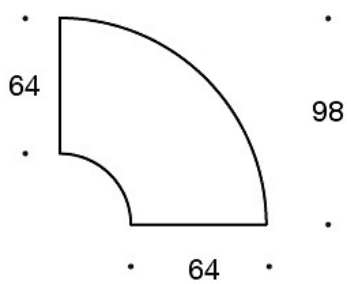

Table leg: white, black or Inspiring Colours

PRODUCT CODE NUMBER:

343A = one-seater bench

343AA = two-seater bench

343AAA = three-seater bench

343RA = corner bench 90°

343RAA = bench 60°

343RAAA = bench 90°

ACCESSORIES:

Power outlet (230V + charging USB)

331PS = decorative cushion, 67x42 cm

331PM = decorative cushion, 42x42 cm

331PL = decorative cushion, 50x50 cm

340T = table between seats

340TL = table with leg

Dimensional drawing:

Dimensional drawing 2:

343RA

343RAA

343RAAA

Dimensional drawing 3: