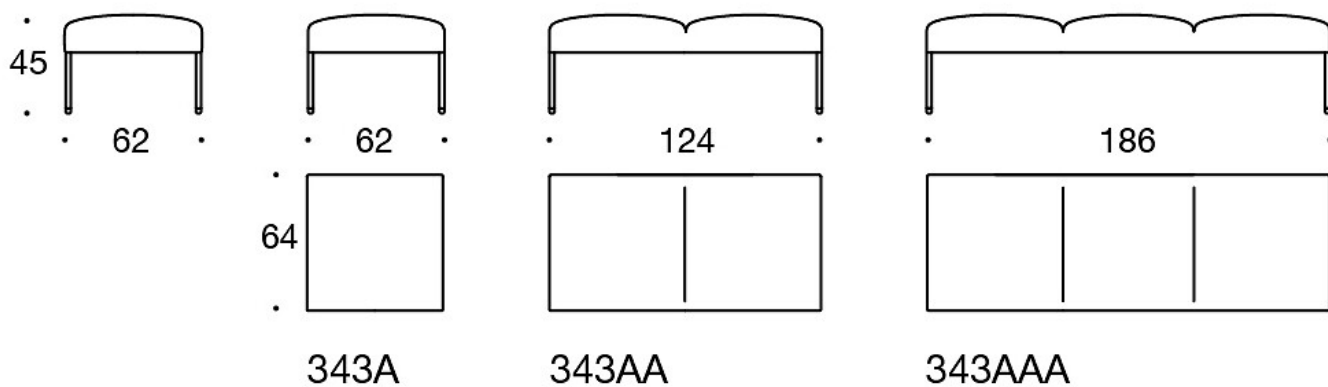

Table leg: white, black or Inspiring Colours

PRODUCT CODE NUMBER:

343A = one-seater bench

343AA = two-seater bench

343AAA = three-seater bench

343RA = corner bench 90°

343RAA = bench 60°

343RAAA = bench 90°

ACCESSORIES:

Power outlet (230V + charging USB)

331PS = decorative cushion, 67x42 cm

331PM = decorative cushion, 42x42 cm

331PL = decorative cushion, 50x50 cm

340T = table between seats

340TL = table with leg

Dimensional drawing:

Dimensional drawing 2:

343RA

343RAA

343RAAA

Dimensional drawing 3: