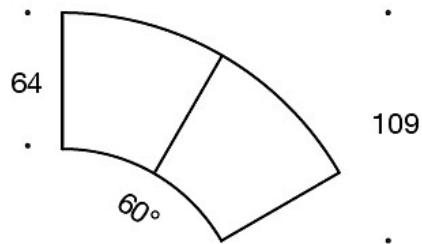

Table leg: white, black or Inspiring Colours

PRODUCT CODE NUMBER:

343A = one-seater bench

343AA = two-seater bench

343AAA = three-seater bench

343RA = corner bench 90°

343RAA = bench 60°

343RAAA = bench 90°

ACCESSORIES:

Power outlet (230V + charging USB)

331PS = decorative cushion, 67x42 cm

331PM = decorative cushion, 42x42 cm

331PL = decorative cushion, 50x50 cm

340T = table between seats

340TL = table with leg

Dimensional drawing:

Dimensional drawing 2:

343RA

343RAA

343RAAA

Dimensional drawing 3: