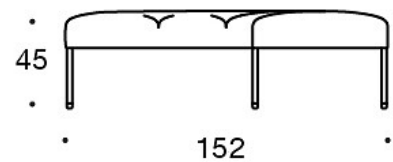

ACCESSORIES:

Power outlet (230V + charging USB)

331PS = decorative cushion, 67x42 cm

331PM = decorative cushion, 42x42 cm

331PL = decorative cushion, 50x50 cm

340T = table between seats

340TL = table with leg

Dimensional drawing:

Dimensional drawing 2:

343RA

343RAA

343RAAA

Dimensional drawing 3: