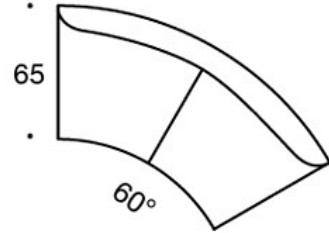

Power outlet (230V + charging USB)

**331PS** = decorative cushion 67x42 cm**331PM** = decorative cushion 42x42 cm**331PL** = decorative cushion 50x50 cm**340T** = table between seats**340TL** = table with leg**PRODUCT CODE NUMBER:****341A** = one-seater sofa unit without armrests**344AR** = one-seater sofa unit with right armrest**344AL** = one-seater sofa unit with left armrest**341AA** = two-seater sofa without armrests**342AA** = two-seater sofa with armrests**344AAR** = two-seater sofa with right armrest**344AAL** = two-seater sofa with left armrest**341AAA** = three-seater sofa without armrests**342AAA** = three-seater sofa with armrests**344AAAR** = three-seater sofa with right armrest**344AAAL** = three-seater sofa with left armrest**341AK** = one-seater sofa unit without armrests, high back**344ARK** = one-seater sofa unit with right armrest, high back**344ALK** = one-seater sofa unit with left armrest, high back**341AAK** = two-seater sofa without armrests, high back**342AAK** = two-seater sofa with armrests, high back**344AARK** = two-seater sofa with right armrest, high back**344AALK** = two-seater sofa with left armrest, high back**341AAAK** = three-seater sofa without armrests, high back**342AAAK** = three-seater sofa with armrests, high back**344AAARK** = three-seater sofa with right armrest, high back**344AAALK** = three-seater sofa with left armrest, high back**342RA** = 90° round corner sofa without armrests and with outer backrest**342RAAA** = 90° sofa without armrests and with outer backrest**342RAA** = 60° sofa without armrests and with outer backrest**342RKA** = 90° round corner sofa without armrests and with high outer backrest**342KRAAA** = 90° sofa without armrests and with high outer backrest**342KRAA** = 60° sofa without armrests and with high outer backrest

Dimensional drawing:

Dimensional drawing 2:

99

65

342RA

132

60°

342RAA