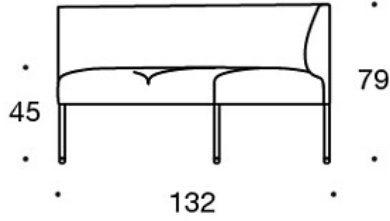

Power outlet (230V + charging USB)

331PS = decorative cushion 67x42 cm**331PM** = decorative cushion 42x42 cm**331PL** = decorative cushion 50x50 cm**340T** = table between seats**340TL** = table with leg**PRODUCT CODE NUMBER:****341A** = one-seater sofa unit without armrests**344AR** = one-seater sofa unit with right armrest**344AL** = one-seater sofa unit with left armrest**341AA** = two-seater sofa without armrests**342AA** = two-seater sofa with armrests**344AAR** = two-seater sofa with right armrest**344AAL** = two-seater sofa with left armrest**341AAA** = three-seater sofa without armrests**342AAA** = three-seater sofa with armrests**344AAAR** = three-seater sofa with right armrest**344AAAL** = three-seater sofa with left armrest**341AK** = one-seater sofa unit without armrests, high back**344ARK** = one-seater sofa unit with right armrest, high back**344ALK** = one-seater sofa unit with left armrest, high back**341AAK** = two-seater sofa without armrests, high back**342AAK** = two-seater sofa with armrests, high back**344AARK** = two-seater sofa with right armrest, high back**344AALK** = two-seater sofa with left armrest, high back**341AAAK** = three-seater sofa without armrests, high back**342AAAK** = three-seater sofa with armrests, high back**344AAARK** = three-seater sofa with right armrest, high back**344AAALK** = three-seater sofa with left armrest, high back**342RA** = 90° round corner sofa without armrests and with outer backrest**342RAAA** = 90° sofa without armrests and with outer backrest**342RAA** = 60° sofa without armrests and with outer backrest**342RKA** = 90° round corner sofa without armrests and with high outer backrest**342KRAAA** = 90° sofa without armrests and with high outer backrest**342KRAA** = 60° sofa without armrests and with high outer backrest

Dimensional drawing:

Dimensional drawing 2:

342RA

342RAA

342RAAA

342KRA

342KRAA

342KRAAA

Dimensional drawing 3: