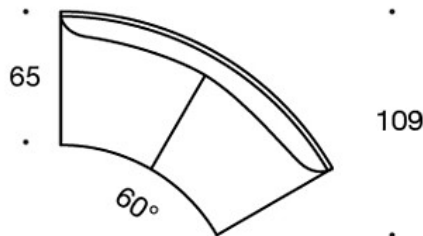

Power outlet (230V + charging USB)

331PS = decorative cushion 67x42 cm**331PM** = decorative cushion 42x42 cm**331PL** = decorative cushion 50x50 cm**340T** = table between seats**340TL** = table with leg**PRODUCT CODE NUMBER:****341A** = one-seater sofa unit without armrests**344AR** = one-seater sofa unit with right armrest**344AL** = one-seater sofa unit with left armrest**341AA** = two-seater sofa without armrests**342AA** = two-seater sofa with armrests**344AAR** = two-seater sofa with right armrest**344AAL** = two-seater sofa with left armrest**341AAA** = three-seater sofa without armrests**342AAA** = three-seater sofa with armrests**344AAAR** = three-seater sofa with right armrest**344AAAL** = three-seater sofa with left armrest**341AK** = one-seater sofa unit without armrests, high back**344ARK** = one-seater sofa unit with right armrest, high back**344ALK** = one-seater sofa unit with left armrest, high back**341AAK** = two-seater sofa without armrests, high back**342AAK** = two-seater sofa with armrests, high back**344AARK** = two-seater sofa with right armrest, high back**344AALK** = two-seater sofa with left armrest, high back**341AAAK** = three-seater sofa without armrests, high back**342AAAK** = three-seater sofa with armrests, high back**344AAARK** = three-seater sofa with right armrest, high back**344AAALK** = three-seater sofa with left armrest, high back**342RA** = 90° round corner sofa without armrests and with outer backrest**342RAAA** = 90° sofa without armrests and with outer backrest**342RAA** = 60° sofa without armrests and with outer backrest**342RKA** = 90° round corner sofa without armrests and with high outer backrest**342KRAAA** = 90° sofa without armrests and with high outer backrest**342KRAA** = 60° sofa without armrests and with high outer backrest

Dimensional drawing:

Dimensional drawing 2:

342RA

342RAA

342RAAA

342KRA

342KRAA

342KRAAA

Dimensional drawing 3: