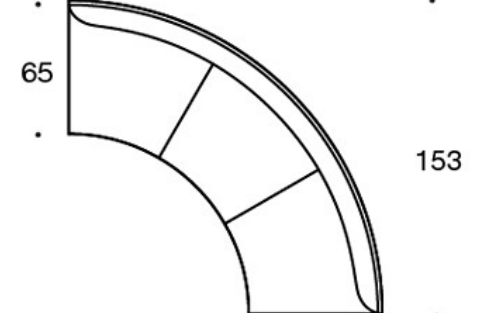

ACCESSORIES:

Power outlet (230V + charging USB)

331PS = decorative cushion 67x42 cm

331PM = decorative cushion 42x42 cm

331PL = decorative cushion 50x50 cm

340T = table between seats

340TL = table with leg

Dimensional drawing:

Dimensional drawing 2:

342RA

342RAA

342RAAA

342KRA

342KRAA

342KRAAA

Dimensional drawing 3: