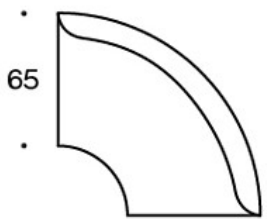

344AAALK = three-seater sofa with left armrest, high back

342RA = 90° round corner sofa without armrests and with outer backrest

342RAAA = 90° sofa without armrests and with outer backrest

342RAA = 60° sofa without armrests and with outer backrest

342RKA = 90° round corner sofa without armrests and with high outer backrest

342KRAAA = 90° sofa without armrests and with high outer backrest

342KRAA = 60° sofa without armrests and with high outer backrest

Dimensional drawing:

Dimensional drawing 2:

99

65

342RA

132

60°

342RAA