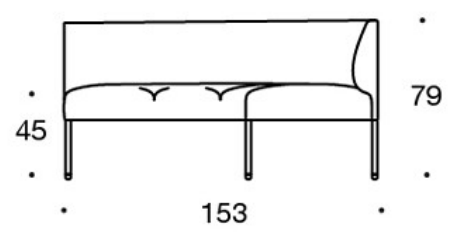

Power outlet (230V + charging USB)

331PS = decorative cushion 67x42 cm**331PM** = decorative cushion 42x42 cm**331PL** = decorative cushion 50x50 cm**340T** = table between seats**340TL** = table with leg**PRODUCT CODE NUMBER:****341A** = one-seater sofa unit without armrests**344AR** = one-seater sofa unit with right armrest**344AL** = one-seater sofa unit with left armrest**341AA** = two-seater sofa without armrests**342AA** = two-seater sofa with armrests**344AAR** = two-seater sofa with right armrest**344AAL** = two-seater sofa with left armrest**341AAA** = three-seater sofa without armrests**342AAA** = three-seater sofa with armrests**344AAAR** = three-seater sofa with right armrest**344AAAL** = three-seater sofa with left armrest**341AK** = one-seater sofa unit without armrests, high back**344ARK** = one-seater sofa unit with right armrest, high back**344ALK** = one-seater sofa unit with left armrest, high back**341AAK** = two-seater sofa without armrests, high back**342AAK** = two-seater sofa with armrests, high back**344AARK** = two-seater sofa with right armrest, high back**344AALK** = two-seater sofa with left armrest, high back**341AAAK** = three-seater sofa without armrests, high back**342AAAK** = three-seater sofa with armrests, high back**344AAARK** = three-seater sofa with right armrest, high back**344AAALK** = three-seater sofa with left armrest, high back**342RA** = 90° round corner sofa without armrests and with outer backrest**342RAAA** = 90° sofa without armrests and with outer backrest**342RAA** = 60° sofa without armrests and with outer backrest**342RKA** = 90° round corner sofa without armrests and with high outer backrest**342KRAAA** = 90° sofa without armrests and with high outer backrest**342KRAA** = 60° sofa without armrests and with high outer backrest

Dimensional drawing:

Dimensional drawing 2:

342RA

342RAA

342RAAA

342KRA

342KRAA

342KRAAA

Dimensional drawing 3: