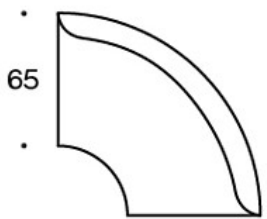

331PM = decorative cushion with button, 40x40 cm

331PL = decorative cushion with button, 48x48 cm

331PS = decorative cushion with button, 65x40 cm

CARBON FOOTPRINT:

Noora 342AAK: 131.96 kg CO₂e

Noora 342AAAK: 166.92 kg CO₂e

Dimensional drawing:

Dimensional drawing 2:

99

65

342RA

132

60°

342RAA