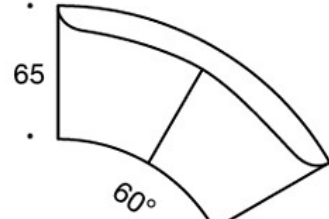

342RKA = 90° round corner sofa without armrests and with high outer backrest

342KRAAA = 90° sofa without armrests and with high outer backrest

342KRAA = 60° sofa without armrests and with high outer backrest

Dimensional drawing:

Dimensional drawing 2:

99

65

342RA

132

60°

342RAA