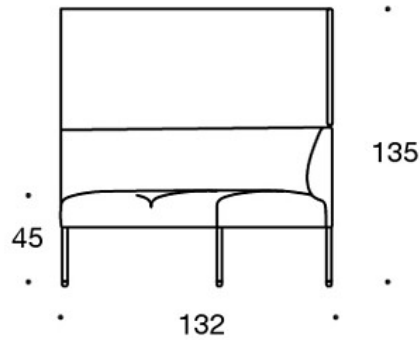

Power outlet (230V + charging USB)

331PS = decorative cushion 67x42 cm**331PM** = decorative cushion 42x42 cm**331PL** = decorative cushion 50x50 cm**340T** = table between seats**340TL** = table with leg**PRODUCT CODE NUMBER:****341A** = one-seater sofa unit without armrests**344AR** = one-seater sofa unit with right armrest**344AL** = one-seater sofa unit with left armrest**341AA** = two-seater sofa without armrests**342AA** = two-seater sofa with armrests**344AAR** = two-seater sofa with right armrest**344AAL** = two-seater sofa with left armrest**341AAA** = three-seater sofa without armrests**342AAA** = three-seater sofa with armrests**344AAAR** = three-seater sofa with right armrest**344AAAL** = three-seater sofa with left armrest**341AK** = one-seater sofa unit without armrests, high back**344ARK** = one-seater sofa unit with right armrest, high back**344ALK** = one-seater sofa unit with left armrest, high back**341AAK** = two-seater sofa without armrests, high back**342AAK** = two-seater sofa with armrests, high back**344AARK** = two-seater sofa with right armrest, high back**344AALK** = two-seater sofa with left armrest, high back**341AAAK** = three-seater sofa without armrests, high back**342AAAK** = three-seater sofa with armrests, high back**344AAARK** = three-seater sofa with right armrest, high back**344AAALK** = three-seater sofa with left armrest, high back**342RA** = 90° round corner sofa without armrests and with outer backrest**342RAAA** = 90° sofa without armrests and with outer backrest**342RAA** = 60° sofa without armrests and with outer backrest**342RKA** = 90° round corner sofa without armrests and with high outer backrest**342KRAAA** = 90° sofa without armrests and with high outer backrest**342KRAA** = 60° sofa without armrests and with high outer backrest

Dimensional drawing:

Dimensional drawing 2:

342RA

342RAA

342RAAA

342KRA

342KRAA

342KRAAA

Dimensional drawing 3: