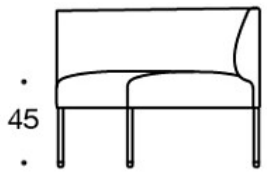

ACCESSORIES:

Power outlet (230V + charging USB)

340T = table between seats

340TL = turning or fixed table with leg

330PM = decorative cushion 40x40 cm

330PL = decorative cushion 48x48

330PS = decorative cushion 65x40 cm

331PM = decorative cushion with button, 40x40 cm

331PL = decorative cushion with button, 48x48 cm

331PS = decorative cushion with button, 65x40 cm

CARBON FOOTPRINT:

Noora 342AAK: 131.96 kg CO₂e

Noora 342AAAK: 166.92 kg CO₂e

Dimensional drawing:

Dimensional drawing 2:

99

65

342RA

132

60°

342RAA