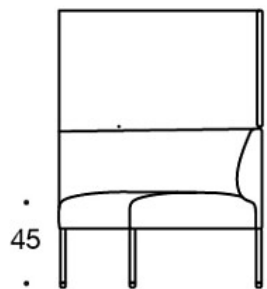

Dimensional drawing 2:

99

65

342RA

132

60°

342RAA

153

153

342RAAA

99

65

342KRA

132

60°

342KRAA

153

153

342KRAAA