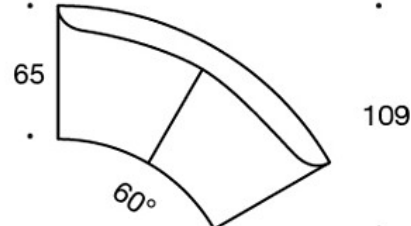

Power outlet (230V + charging USB)

331PS = decorative cushion 67x42 cm**331PM** = decorative cushion 42x42 cm**331PL** = decorative cushion 50x50 cm**340T** = table between seats**340TL** = table with leg**PRODUCT CODE NUMBER:****341A** = one-seater sofa unit without armrests**344AR** = one-seater sofa unit with right armrest**344AL** = one-seater sofa unit with left armrest**341AA** = two-seater sofa without armrests**342AA** = two-seater sofa with armrests**344AAR** = two-seater sofa with right armrest**344AAL** = two-seater sofa with left armrest**341AAA** = three-seater sofa without armrests**342AAA** = three-seater sofa with armrests**344AAAR** = three-seater sofa with right armrest**344AAAL** = three-seater sofa with left armrest**341AK** = one-seater sofa unit without armrests, high back**344ARK** = one-seater sofa unit with right armrest, high back**344ALK** = one-seater sofa unit with left armrest, high back**341AAK** = two-seater sofa without armrests, high back**342AAK** = two-seater sofa with armrests, high back**344AARK** = two-seater sofa with right armrest, high back**344AALK** = two-seater sofa with left armrest, high back**341AAAK** = three-seater sofa without armrests, high back**342AAAK** = three-seater sofa with armrests, high back**344AAARK** = three-seater sofa with right armrest, high back**344AAALK** = three-seater sofa with left armrest, high back**342RA** = 90° round corner sofa without armrests and with outer backrest**342RAAA** = 90° sofa without armrests and with outer backrest**342RAA** = 60° sofa without armrests and with outer backrest**342RKA** = 90° round corner sofa without armrests and with high outer backrest**342KRAAA** = 90° sofa without armrests and with high outer backrest**342KRAA** = 60° sofa without armrests and with high outer backrest

Dimensional drawing:

Dimensional drawing 2:

342RA

342RAA

342RAAA

342KRA

342KRAA

342KRAAA

Dimensional drawing 3: