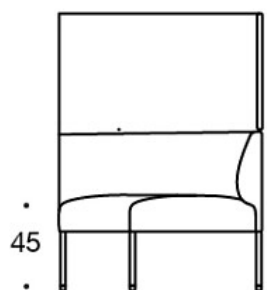

Dimensional drawing 2:

99

65

342RA

132

60°

342RAA

153

109

342RAAA

99

65

342KRA

132

60°

342KRAA

153

109

342KRAAA