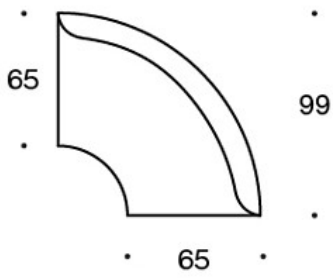

Power outlet (230V + charging USB)

331PS = decorative cushion 67x42 cm**331PM** = decorative cushion 42x42 cm**331PL** = decorative cushion 50x50 cm**340T** = table between seats**340TL** = table with leg**PRODUCT CODE NUMBER:****341A** = one-seater sofa unit without armrests**344AR** = one-seater sofa unit with right armrest**344AL** = one-seater sofa unit with left armrest**341AA** = two-seater sofa without armrests**342AA** = two-seater sofa with armrests**344AAR** = two-seater sofa with right armrest**344AAL** = two-seater sofa with left armrest**341AAA** = three-seater sofa without armrests**342AAA** = three-seater sofa with armrests**344AAAR** = three-seater sofa with right armrest**344AAAL** = three-seater sofa with left armrest**341AK** = one-seater sofa unit without armrests, high back**344ARK** = one-seater sofa unit with right armrest, high back**344ALK** = one-seater sofa unit with left armrest, high back**341AAK** = two-seater sofa without armrests, high back**342AAK** = two-seater sofa with armrests, high back**344AARK** = two-seater sofa with right armrest, high back**344AALK** = two-seater sofa with left armrest, high back**341AAAK** = three-seater sofa without armrests, high back**342AAAK** = three-seater sofa with armrests, high back**344AAARK** = three-seater sofa with right armrest, high back**344AAALK** = three-seater sofa with left armrest, high back**342RA** = 90° round corner sofa without armrests and with outer backrest**342RAAA** = 90° sofa without armrests and with outer backrest**342RAA** = 60° sofa without armrests and with outer backrest**342RKA** = 90° round corner sofa without armrests and with high outer backrest**342KRAAA** = 90° sofa without armrests and with high outer backrest**342KRAA** = 60° sofa without armrests and with high outer backrest

Dimensional drawing:

Dimensional drawing 2:

342RA

342RAA

342RAAA

342KRA

342KRAA

342KRAAA

Dimensional drawing 3: