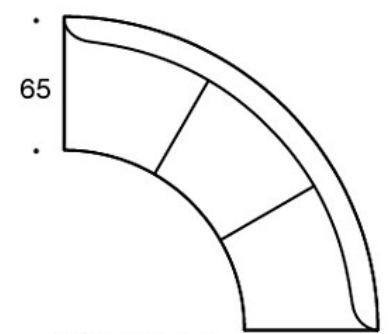

153

153

342RAAA