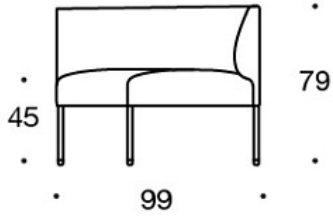

Dimensional drawing 2: