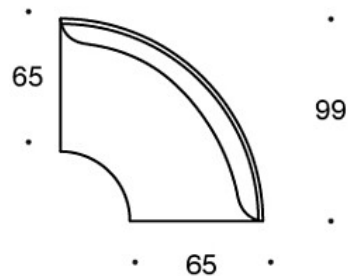

Power outlet (230V + charging USB)

331PS = decorative cushion 67x42 cm**331PM** = decorative cushion 42x42 cm**331PL** = decorative cushion 50x50 cm**340T** = table between seats**340TL** = table with leg**PRODUCT CODE NUMBER:****341A** = one-seater sofa unit without armrests**344AR** = one-seater sofa unit with right armrest**344AL** = one-seater sofa unit with left armrest**341AA** = two-seater sofa without armrests**342AA** = two-seater sofa with armrests**344AAR** = two-seater sofa with right armrest**344AAL** = two-seater sofa with left armrest**341AAA** = three-seater sofa without armrests**342AAA** = three-seater sofa with armrests**344AAAR** = three-seater sofa with right armrest**344AAAL** = three-seater sofa with left armrest**341AK** = one-seater sofa unit without armrests, high back**344ARK** = one-seater sofa unit with right armrest, high back**344ALK** = one-seater sofa unit with left armrest, high back**341AAK** = two-seater sofa without armrests, high back**342AAK** = two-seater sofa with armrests, high back**344AARK** = two-seater sofa with right armrest, high back**344AALK** = two-seater sofa with left armrest, high back**341AAAK** = three-seater sofa without armrests, high back**342AAAK** = three-seater sofa with armrests, high back**344AAARK** = three-seater sofa with right armrest, high back**344AAALK** = three-seater sofa with left armrest, high back**342RA** = 90° round corner sofa without armrests and with outer backrest**342RAAA** = 90° sofa without armrests and with outer backrest**342RAA** = 60° sofa without armrests and with outer backrest**342RKA** = 90° round corner sofa without armrests and with high outer backrest**342KRAAA** = 90° sofa without armrests and with high outer backrest**342KRAA** = 60° sofa without armrests and with high outer backrest

Dimensional drawing:

Dimensional drawing 2:

342RA

342RAA

342RAAA

342KRA

342KRAA

342KRAAA

Dimensional drawing 3: