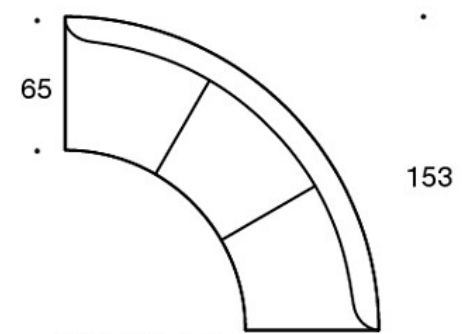

ACCESSORIES:

Power outlet (230V + charging USB)

331PS = decorative cushion 67x42 cm

331PM = decorative cushion 42x42 cm

331PL = decorative cushion 50x50 cm

340T = table between seats

340TL = table with leg

Dimensional drawing:

Dimensional drawing 2:

342RA

342RAA

342RAAA

342KRA

342KRAA

342KRAAA

Dimensional drawing 3: