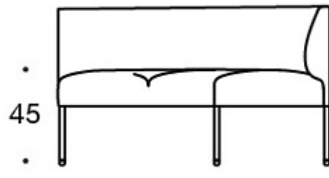

Power outlet (230V + charging USB)

**331PS** = decorative cushion 67x42 cm**331PM** = decorative cushion 42x42 cm**331PL** = decorative cushion 50x50 cm**340T** = table between seats**340TL** = table with leg**PRODUCT CODE NUMBER:****341A** = one-seater sofa unit without armrests**344AR** = one-seater sofa unit with right armrest**344AL** = one-seater sofa unit with left armrest**341AA** = two-seater sofa without armrests**342AA** = two-seater sofa with armrests**344AAR** = two-seater sofa with right armrest**344AAL** = two-seater sofa with left armrest**341AAA** = three-seater sofa without armrests**342AAA** = three-seater sofa with armrests**344AAAR** = three-seater sofa with right armrest**344AAAL** = three-seater sofa with left armrest**341AK** = one-seater sofa unit without armrests, high back**344ARK** = one-seater sofa unit with right armrest, high back**344ALK** = one-seater sofa unit with left armrest, high back**341AAK** = two-seater sofa without armrests, high back**342AAK** = two-seater sofa with armrests, high back**344AARK** = two-seater sofa with right armrest, high back**344AALK** = two-seater sofa with left armrest, high back**341AAAK** = three-seater sofa without armrests, high back**342AAAK** = three-seater sofa with armrests, high back**344AAARK** = three-seater sofa with right armrest, high back**344AAALK** = three-seater sofa with left armrest, high back**342RA** = 90° round corner sofa without armrests and with outer backrest**342RAAA** = 90° sofa without armrests and with outer backrest**342RAA** = 60° sofa without armrests and with outer backrest**342RKA** = 90° round corner sofa without armrests and with high outer backrest**342KRAAA** = 90° sofa without armrests and with high outer backrest**342KRAA** = 60° sofa without armrests and with high outer backrest

Dimensional drawing:

Dimensional drawing 2:

99

65

342RA

132

60°

342RAA