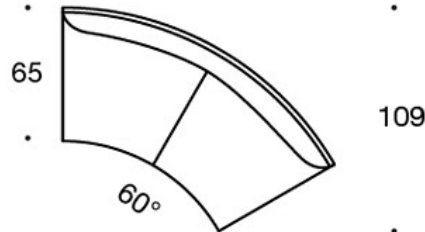

ACCESSORIES:

Power outlet (230V + charging USB)

331PS = decorative cushion 67x42 cm

331PM = decorative cushion 42x42 cm

331PL = decorative cushion 50x50 cm

340T = table between seats

340TL = table with leg

Dimensional drawing:

Dimensional drawing 2:

342RA

342RAA

342RAAA

342KRA

342KRAA

342KRAAA

Dimensional drawing 3: