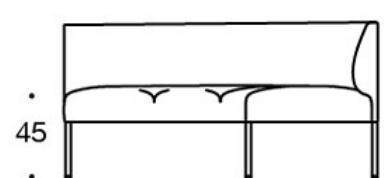

Power outlet (230V + charging USB)

**331PS** = decorative cushion 67x42 cm**331PM** = decorative cushion 42x42 cm**331PL** = decorative cushion 50x50 cm**340T** = table between seats**340TL** = table with leg**PRODUCT CODE NUMBER:****341A** = one-seater sofa unit without armrests**344AR** = one-seater sofa unit with right armrest**344AL** = one-seater sofa unit with left armrest**341AA** = two-seater sofa without armrests**342AA** = two-seater sofa with armrests**344AAR** = two-seater sofa with right armrest**344AAL** = two-seater sofa with left armrest**341AAA** = three-seater sofa without armrests**342AAA** = three-seater sofa with armrests**344AAAR** = three-seater sofa with right armrest**344AAAL** = three-seater sofa with left armrest**341AK** = one-seater sofa unit without armrests, high back**344ARK** = one-seater sofa unit with right armrest, high back**344ALK** = one-seater sofa unit with left armrest, high back**341AAK** = two-seater sofa without armrests, high back**342AAK** = two-seater sofa with armrests, high back**344AARK** = two-seater sofa with right armrest, high back**344AALK** = two-seater sofa with left armrest, high back**341AAAK** = three-seater sofa without armrests, high back**342AAAK** = three-seater sofa with armrests, high back**344AAARK** = three-seater sofa with right armrest, high back**344AAALK** = three-seater sofa with left armrest, high back**342RA** = 90° round corner sofa without armrests and with outer backrest**342RAAA** = 90° sofa without armrests and with outer backrest**342RAA** = 60° sofa without armrests and with outer backrest**342RKA** = 90° round corner sofa without armrests and with high outer backrest**342KRAAA** = 90° sofa without armrests and with high outer backrest**342KRAA** = 60° sofa without armrests and with high outer backrest

Dimensional drawing:

Dimensional drawing 2:

99

65

342RA

132

60°

342RAA