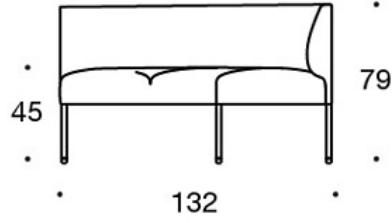

344AAALK = three-seater sofa with left armrest, high back

342RA = 90° round corner sofa without armrests and with outer backrest

342RAAA = 90° sofa without armrests and with outer backrest

342RAA = 60° sofa without armrests and with outer backrest

342RKA = 90° round corner sofa without armrests and with high outer backrest

342KRAAA = 90° sofa without armrests and with high outer backrest

342KRAA = 60° sofa without armrests and with high outer backrest

ACCESSORIES:

Power outlet (230V + charging USB)

331PS = decorative cushion 67x42 cm

331PM = decorative cushion 42x42 cm

331PL = decorative cushion 50x50 cm

340T = table between seats

340TL = table with leg

Dimensional drawing:

Dimensional drawing 2:

342RA

342RAA

342RAAA

342KRA

342KRAA

342KRAAA

Dimensional drawing 3: