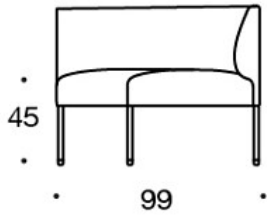

342RKA = 90° round corner sofa without armrests and with high outer backrest

342KRAAA = 90° sofa without armrests and with high outer backrest

342KRAA = 60° sofa without armrests and with high outer backrest

ACCESSORIES:

Power outlet (230V + charging USB)

331PS = decorative cushion 67x42 cm

331PM = decorative cushion 42x42 cm

331PL = decorative cushion 50x50 cm

340T = table between seats

340TL = table with leg

Dimensional drawing:

Dimensional drawing 2:

342RA

342RAA

342RAAA

342KRA

342KRAA

342KRAAA

Dimensional drawing 3: