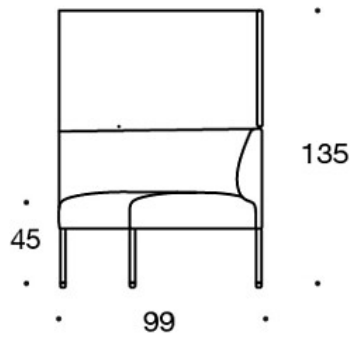

Dimensional drawing 2:

342RA

342RAA

342RAAA

342KRAA