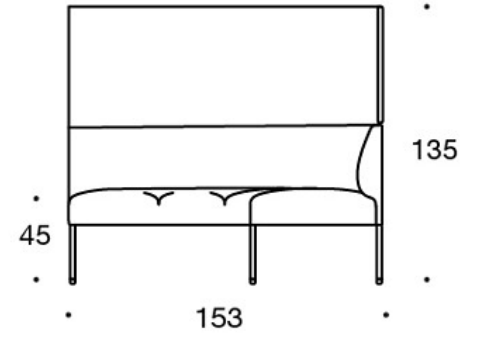

ACCESSORIES:

Power outlet (230V + charging USB)

331PS = decorative cushion 67x42 cm

331PM = decorative cushion 42x42 cm

331PL = decorative cushion 50x50 cm

340T = table between seats

340TL = table with leg

Dimensional drawing:

Dimensional drawing 2:

342RA

342RAA

342RAAA

342KRA

342KRAA

342KRAAA

Dimensional drawing 3: