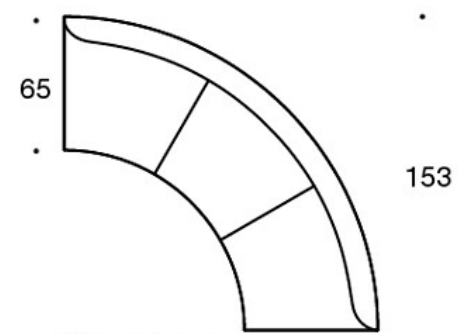

Power outlet (230V + charging USB)

331PS = decorative cushion 67x42 cm**331PM** = decorative cushion 42x42 cm**331PL** = decorative cushion 50x50 cm**340T** = table between seats**340TL** = table with leg**PRODUCT CODE NUMBER:****341A** = one-seater sofa unit without armrests**344AR** = one-seater sofa unit with right armrest**344AL** = one-seater sofa unit with left armrest**341AA** = two-seater sofa without armrests**342AA** = two-seater sofa with armrests**344AAR** = two-seater sofa with right armrest**344AAL** = two-seater sofa with left armrest**341AAA** = three-seater sofa without armrests**342AAA** = three-seater sofa with armrests**344AAAR** = three-seater sofa with right armrest**344AAAL** = three-seater sofa with left armrest**341AK** = one-seater sofa unit without armrests, high back**344ARK** = one-seater sofa unit with right armrest, high back**344ALK** = one-seater sofa unit with left armrest, high back**341AAK** = two-seater sofa without armrests, high back**342AAK** = two-seater sofa with armrests, high back**344AARK** = two-seater sofa with right armrest, high back**344AALK** = two-seater sofa with left armrest, high back**341AAAK** = three-seater sofa without armrests, high back**342AAAK** = three-seater sofa with armrests, high back**344AAARK** = three-seater sofa with right armrest, high back**344AAALK** = three-seater sofa with left armrest, high back**342RA** = 90° round corner sofa without armrests and with outer backrest**342RAAA** = 90° sofa without armrests and with outer backrest**342RAA** = 60° sofa without armrests and with outer backrest**342RKA** = 90° round corner sofa without armrests and with high outer backrest**342KRAAA** = 90° sofa without armrests and with high outer backrest**342KRAA** = 60° sofa without armrests and with high outer backrest

Dimensional drawing:

Dimensional drawing 2:

342RA

342RAA

342RAAA

342KRA

342KRAA

342KRAAA

Dimensional drawing 3: