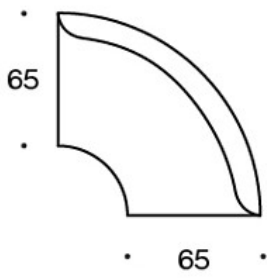

ACCESSORIES:

Power outlet (230V + charging USB)

331PS = decorative cushion 67x42 cm

331PM = decorative cushion 42x42 cm

331PL = decorative cushion 50x50 cm

340T = table between seats

340TL = table with leg

Dimensional drawing:

Dimensional drawing 2:

342RA

342RAA

342RAAA

342KRA

342KRAA

342KRAAA

Dimensional drawing 3: