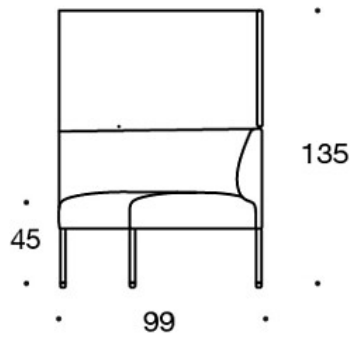

342RKA = 90° round corner sofa without armrests and with high outer backrest

342KRAAA = 90° sofa without armrests and with high outer backrest

342KRAA = 60° sofa without armrests and with high outer backrest

ACCESSORIES:

Power outlet (230V + charging USB)

331PS = decorative cushion 67x42 cm

331PM = decorative cushion 42x42 cm

331PL = decorative cushion 50x50 cm

340T = table between seats

340TL = table with leg

Dimensional drawing:

Dimensional drawing 2:

342RA

342RAA

342RAAA

342KRA

342KRAA

342KRAAA

Dimensional drawing 3: