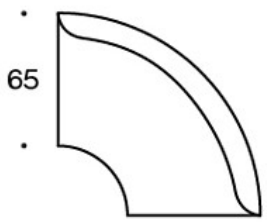

Power outlet (230V + charging USB)

**331PS** = decorative cushion 67x42 cm**331PM** = decorative cushion 42x42 cm**331PL** = decorative cushion 50x50 cm**340T** = table between seats**340TL** = table with leg**PRODUCT CODE NUMBER:****341A** = one-seater sofa unit without armrests**344AR** = one-seater sofa unit with right armrest**344AL** = one-seater sofa unit with left armrest**341AA** = two-seater sofa without armrests**342AA** = two-seater sofa with armrests**344AAR** = two-seater sofa with right armrest**344AAL** = two-seater sofa with left armrest**341AAA** = three-seater sofa without armrests**342AAA** = three-seater sofa with armrests**344AAAR** = three-seater sofa with right armrest**344AAAL** = three-seater sofa with left armrest**341AK** = one-seater sofa unit without armrests, high back**344ARK** = one-seater sofa unit with right armrest, high back**344ALK** = one-seater sofa unit with left armrest, high back**341AAK** = two-seater sofa without armrests, high back**342AAK** = two-seater sofa with armrests, high back**344AARK** = two-seater sofa with right armrest, high back**344AALK** = two-seater sofa with left armrest, high back**341AAAK** = three-seater sofa without armrests, high back**342AAAK** = three-seater sofa with armrests, high back**344AAARK** = three-seater sofa with right armrest, high back**344AAALK** = three-seater sofa with left armrest, high back**342RA** = 90° round corner sofa without armrests and with outer backrest**342RAAA** = 90° sofa without armrests and with outer backrest**342RAA** = 60° sofa without armrests and with outer backrest**342RKA** = 90° round corner sofa without armrests and with high outer backrest**342KRAAA** = 90° sofa without armrests and with high outer backrest**342KRAA** = 60° sofa without armrests and with high outer backrest

Dimensional drawing:

Dimensional drawing 2:

99

65

342RA

132

60°

342RAA