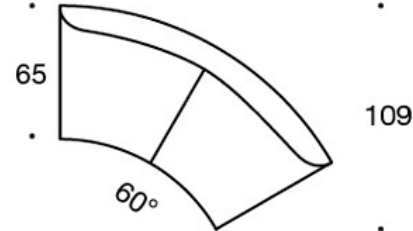

ACCESSORIES:

Power outlet (230V + charging USB)

331PS = decorative cushion 67x42 cm

331PM = decorative cushion 42x42 cm

331PL = decorative cushion 50x50 cm

340T = table between seats

340TL = table with leg

Dimensional drawing:

Dimensional drawing 2:

342RA

342RAA

342RAAA

342KRA

342KRAA

342KRAAA

Dimensional drawing 3: