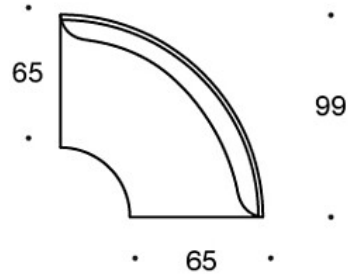

ACCESSORIES:

Power outlet (230V + charging USB)

331PS = decorative cushion 67x42 cm

331PM = decorative cushion 42x42 cm

331PL = decorative cushion 50x50 cm

340T = table between seats

340TL = table with leg

Dimensional drawing:

Dimensional drawing 2:

342RA

342RAA

342RAAA

342KRA

342KRAA

342KRAAA

Dimensional drawing 3: