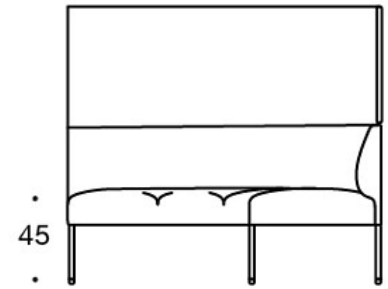

Dimensional drawing 2:

99

65

342RA

132

60°

342RAA

153

153

342RAAA

99

65

342KRA

132

60°

342KRAA

153

153

342KRAAA