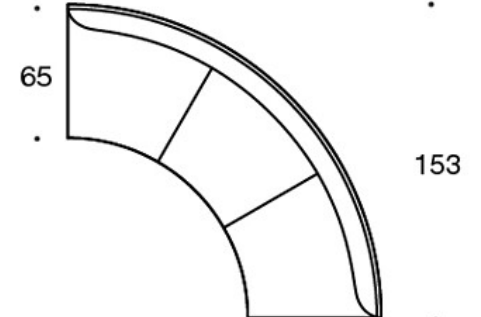

Power outlet (230V + charging USB)

331PS = decorative cushion 67x42 cm**331PM** = decorative cushion 42x42 cm**331PL** = decorative cushion 50x50 cm**340T** = table between seats**340TL** = table with leg**PRODUCT CODE NUMBER:****341A** = one-seater sofa unit without armrests**344AR** = one-seater sofa unit with right armrest**344AL** = one-seater sofa unit with left armrest**341AA** = two-seater sofa without armrests**342AA** = two-seater sofa with armrests**344AAR** = two-seater sofa with right armrest**344AAL** = two-seater sofa with left armrest**341AAA** = three-seater sofa without armrests**342AAA** = three-seater sofa with armrests**344AAAR** = three-seater sofa with right armrest**344AAAL** = three-seater sofa with left armrest**341AK** = one-seater sofa unit without armrests, high back**344ARK** = one-seater sofa unit with right armrest, high back**344ALK** = one-seater sofa unit with left armrest, high back**341AAK** = two-seater sofa without armrests, high back**342AAK** = two-seater sofa with armrests, high back**344AARK** = two-seater sofa with right armrest, high back**344AALK** = two-seater sofa with left armrest, high back**341AAAK** = three-seater sofa without armrests, high back**342AAAK** = three-seater sofa with armrests, high back**344AAARK** = three-seater sofa with right armrest, high back**344AAALK** = three-seater sofa with left armrest, high back**342RA** = 90° round corner sofa without armrests and with outer backrest**342RAAA** = 90° sofa without armrests and with outer backrest**342RAA** = 60° sofa without armrests and with outer backrest**342RKA** = 90° round corner sofa without armrests and with high outer backrest**342KRAAA** = 90° sofa without armrests and with high outer backrest**342KRAA** = 60° sofa without armrests and with high outer backrest

Dimensional drawing:

Dimensional drawing 2:

342RA

342RAA

342RAAA

342KRA

342KRAA

342KRAAA

Dimensional drawing 3: