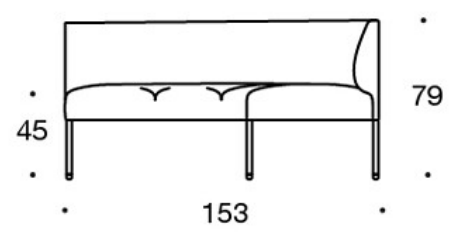

344AAALK = three-seater sofa with left armrest, high back

342RA = 90° round corner sofa without armrests and with outer backrest

342RAAA = 90° sofa without armrests and with outer backrest

342RAA = 60° sofa without armrests and with outer backrest

342RKA = 90° round corner sofa without armrests and with high outer backrest

342KRAAA = 90° sofa without armrests and with high outer backrest

342KRAA = 60° sofa without armrests and with high outer backrest

ACCESSORIES:

Power outlet (230V + charging USB)

331PS = decorative cushion 67x42 cm

331PM = decorative cushion 42x42 cm

331PL = decorative cushion 50x50 cm

340T = table between seats

340TL = table with leg

Dimensional drawing:

Dimensional drawing 2:

342RA

342RAA

342RAAA

342KRA

342KRAA

342KRAAA

Dimensional drawing 3: