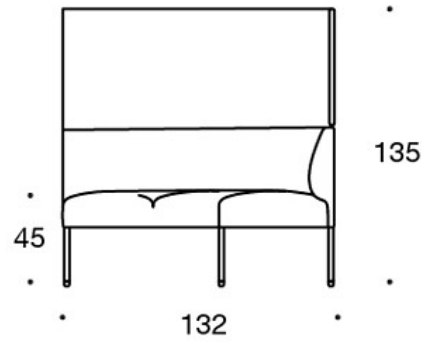

ACCESSORIES:

Power outlet (230V + charging USB)

331PS = decorative cushion 67x42 cm

331PM = decorative cushion 42x42 cm

331PL = decorative cushion 50x50 cm

340T = table between seats

340TL = table with leg

Dimensional drawing:

Dimensional drawing 2:

342RA

342RAA

342RAAA

342KRA

342KRAA

342KRAAA

Dimensional drawing 3: