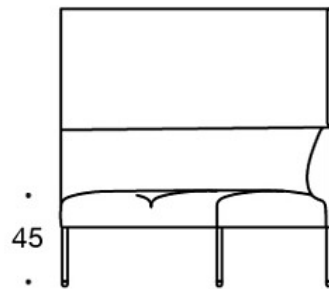

Dimensional drawing 2:

99

65

342RA

132

60°

342RAA

153

153

342RAAA

99

65

342KRA

132

60°

342KRAA

153

153

342KRAAA