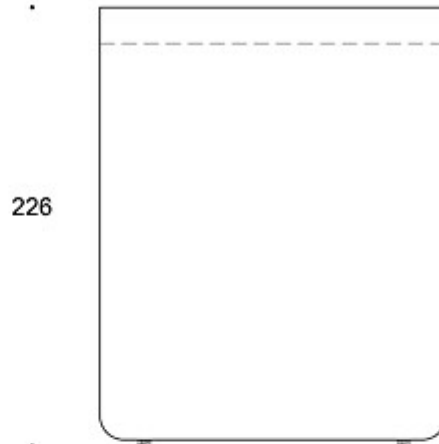

## DIMENSIONS:

**Weight: 605 kg**

**Room height min.:** 240 cm

Power cable length 380 cm (bottom) or 250 cm (roof)

Dimensional drawing:

245

226

177