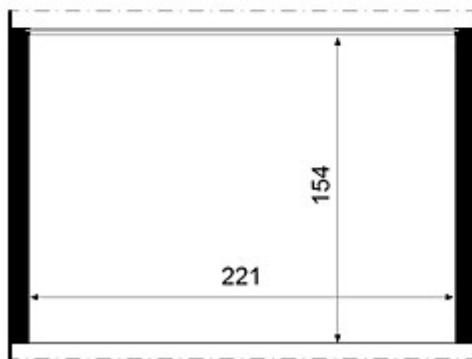

## WEIGHT:

605 kg

---

## DIMENSIONS:

**Weight: 605 kg**

**Room height min.:** 240 cm

Power cable length 380 cm (bottom) or 250 cm (roof)

Dimensional drawing:

245

226

177