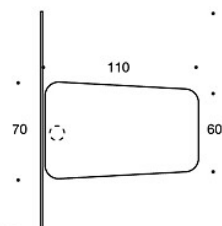

Power outlet.

ADJUSTMENTS:

Screens: height adjustable glides.

CARBON FOOTPRINT:

PodMeeting Xpress 297HM: 117.34 kg CO₂e

Dimensional drawing:

297LM72 / LM90 / LM105

297LM7272 / LM9090 / LM105105

297LM7290 / LM72105 / LM90105

Dimensional drawing 2:

297HM72 / HM90 / HM105

297HM7272 / HM9090 / HM105105
297HM7290 / HM72105 / HM90105