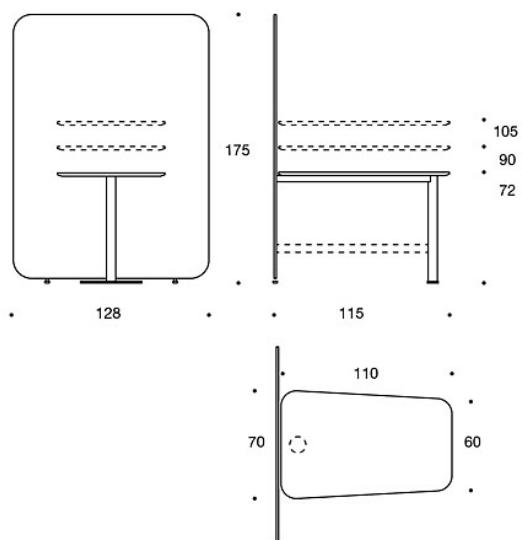

MATERIAL DESCRIPTION:

Screen: fully upholstered

Table top: oak, ash, stained ash or white laminate

Table base: white

PRODUCT CODE NUMBER:

297LM = with low screen

297HM = with high screen

ACCESSORIES:

Power outlet.

ADJUSTMENTS:

Screens: height adjustable glides.

CARBON FOOTPRINT:

PodMeeting Xpress 297HM: 117.34 kg CO₂e

Dimensional drawing:

297LM72 / LM90 / LM105

297LM7272 / LM9090 / LM105105

297LM7290 / LM72105 / LM90105

Dimensional drawing 2:

297HM72 / HM90 / HM105

297HM7272 / HM9090 / HM105105
297HM7290 / HM72105 / HM90105