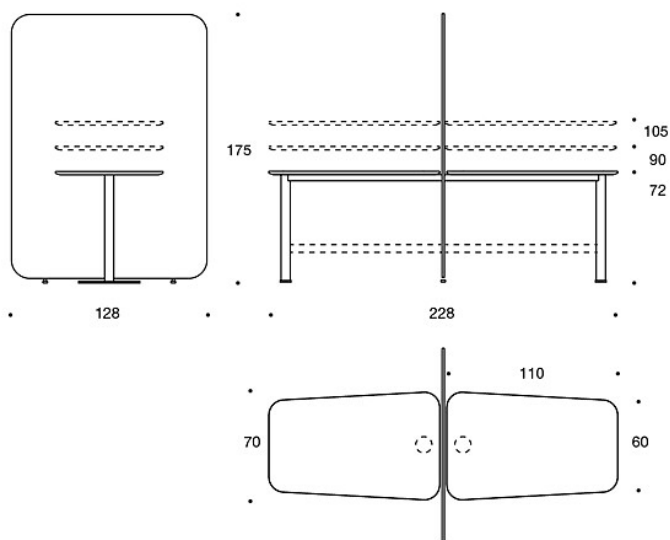

Power outlet.

ADJUSTMENTS:

Screens: height adjustable glides.

CARBON FOOTPRINT:

PodMeeting Xpress 297HM: 117.34 kg CO₂e

Dimensional drawing:

297LM72 / LM90 / LM105

297LM7272 / LM9090 / LM105105

297LM7290 / LM72105 / LM90105

Dimensional drawing 2:

297HM72 / HM90 / HM105

297HM7272 / HM9090 / HM105105
297HM7290 / HM72105 / HM90105