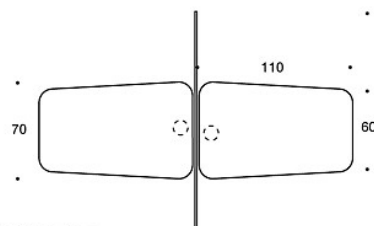

Power outlet.

ADJUSTMENTS:

Screens: height adjustable glides.

CARBON FOOTPRINT:

PodMeeting Xpress 297HM: 117.34 kg CO₂e

Dimensional drawing:

297LM72 / LM90 / LM105

297LM7272 / LM9090 / LM105105

297LM7290 / LM72105 / LM90105

Dimensional drawing 2:

297HM72 / HM90 / HM105

297HM7272 / HM9090 / HM105105
297HM7290 / HM72105 / HM90105