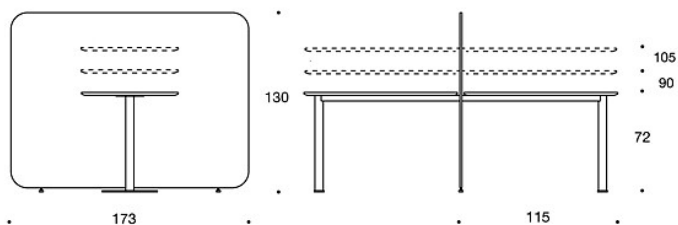

Power outlet.

ADJUSTMENTS:

Screens: height adjustable glides.

CARBON FOOTPRINT:

PodMeeting Xpress 297HM: 117.34 kg CO₂e

Dimensional drawing:

297LM72 / LM90 / LM105

297LM7272 / LM9090 / LM105105

297LM7290 / LM72105 / LM90105

Dimensional drawing 2:

297HM72 / HM90 / HM105

297HM7272 / HM9090 / HM105105
297HM7290 / HM72105 / HM90105