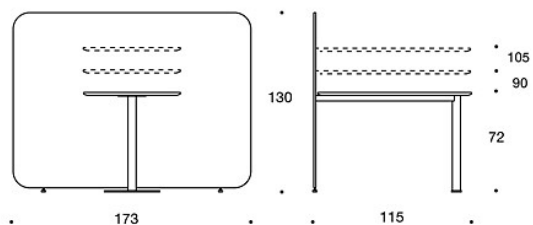

Power outlet.

ADJUSTMENTS:

Screens: height adjustable glides.

CARBON FOOTPRINT:

PodMeeting Xpress 297HM: 117.34 kg CO₂e

Dimensional drawing:

297LM72 / LM90 / LM105

297LM7272 / LM9090 / LM105105

297LM7290 / LM72105 / LM90105

Dimensional drawing 2:

297HM72 / HM90 / HM105

297HM7272 / HM9090 / HM105105
297HM7290 / HM72105 / HM90105