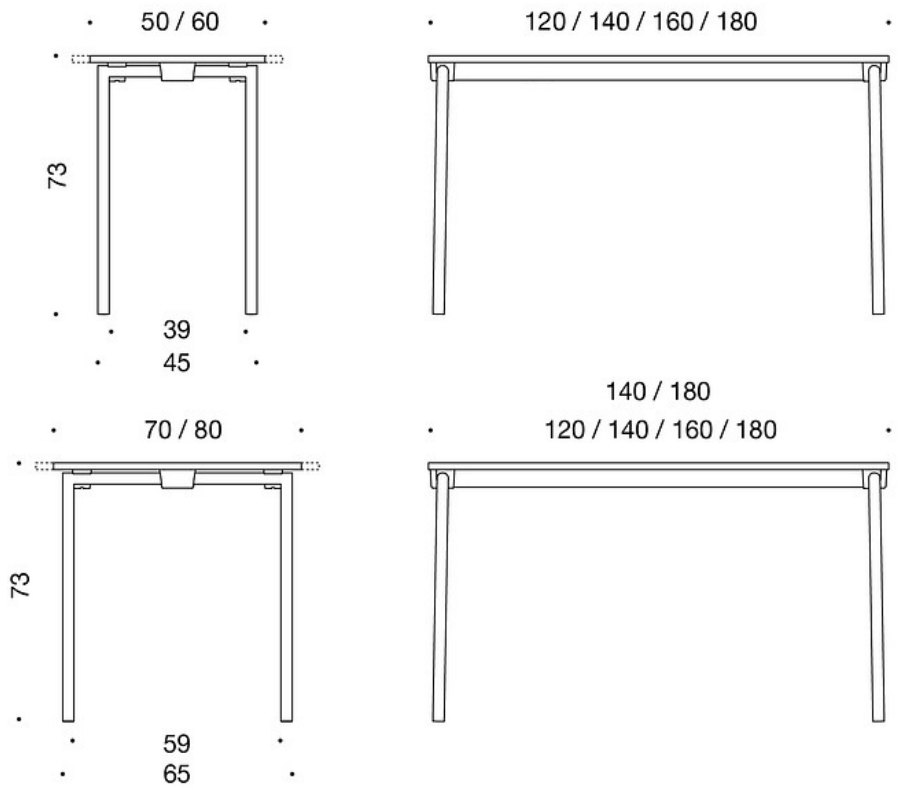

---

**MATERIAL DESCRIPTION:**

**Table top:** white, grey or birch laminate, birch or oak

**Steel base:** black and white with aluminium rail

---

**ACCESSORIES:**

Trolley (max 10 tables)

---

**ADJUSTMENTS:**

Foldable, hidden castors on two legs

---

**WEIGHT:**

**Size 140x60 cm / Table base 10 kg + table top 12.6 kg = 22,7 kg**

Dimensional drawing:

Dimensional drawing 2: