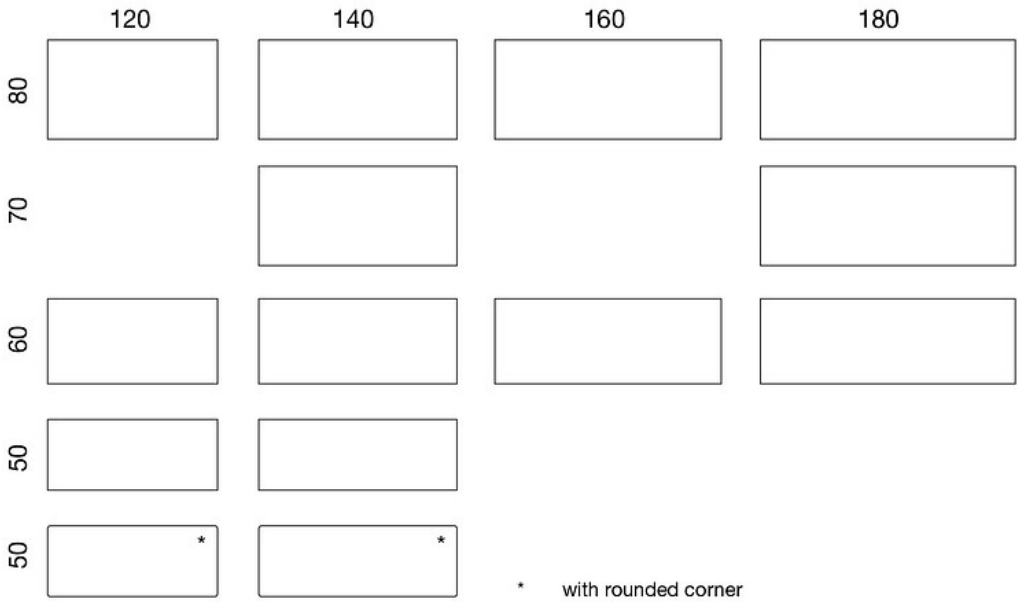

---

**MATERIAL DESCRIPTION:**

**Table top:** white, grey or birch laminate, birch or oak

**Steel base:** black and white with aluminium rail

---

**ACCESSORIES:**

Trolley (max 10 tables)

---

**ADJUSTMENTS:**

Foldable, hidden castors on two legs

---

**WEIGHT:**

**Size 140x60 cm / Table base 10 kg + table top 12.6 kg = 22,7 kg**

Dimensional drawing:

Dimensional drawing 2: