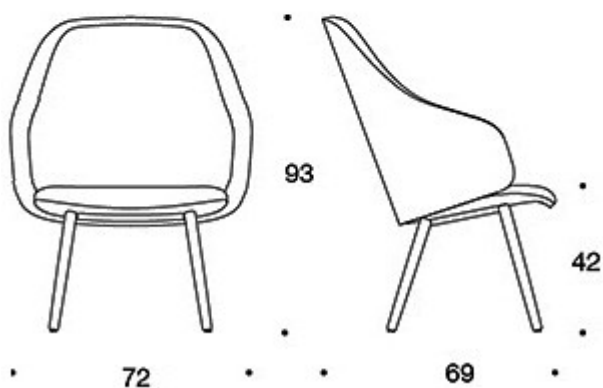

MATERIAL DESCRIPTION:

Upholstery: fully upholstered

Legs: ash, stained ash or oak

Felt glides

PRODUCT CODE NUMBER:

378PLD = low backrest, upholstered armrests, wooden four leg base, fully upholstered

378PLDK = high backrest, upholstered armrests, wooden four leg base, fully upholstered

378PLS = low backrest, upholstered armrests, wooden four leg base, fully upholstered (soft)

378PLSK = high backrest, upholstered armrests, wooden four leg base, fully upholstered (soft)

FABRIC CONSUMPTION:

Low backrest: 2.25 m

High backrest: 2.35 m

Low backrest (soft): 2.25 m

High backrest (soft): 2.35 m

Dimensional drawing:

378PLD

378PLDK