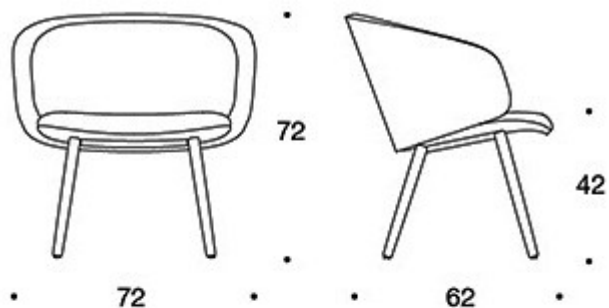

MATERIAL DESCRIPTION:

Upholstery: fully upholstered

Legs: ash, stained ash or oak

Felt glides

PRODUCT CODE NUMBER:

378PLD = low backrest, upholstered armrests, wooden four leg base, fully upholstered

378PLDK = high backrest, upholstered armrests, wooden four leg base, fully upholstered

378PLS = low backrest, upholstered armrests, wooden four leg base, fully upholstered (soft)

378PLSK = high backrest, upholstered armrests, wooden four leg base, fully upholstered (soft)

FABRIC CONSUMPTION:

Low backrest: 2.25 m

High backrest: 2.35 m

Low backrest (soft): 2.25 m

High backrest (soft): 2.35 m

Dimensional drawing:

378PLD

378PLDK