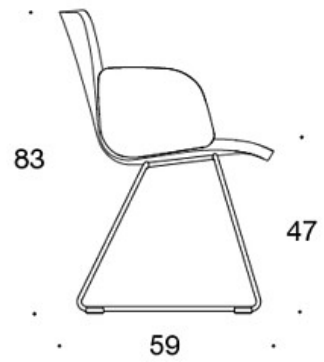

Dimensional drawing:

377DNKD