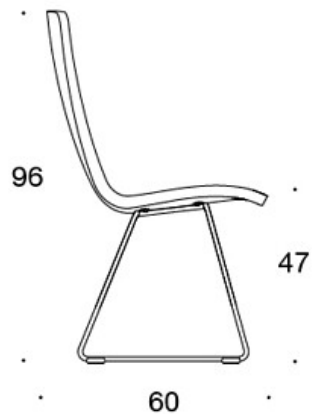

Dimensional drawing:

378DNKDV