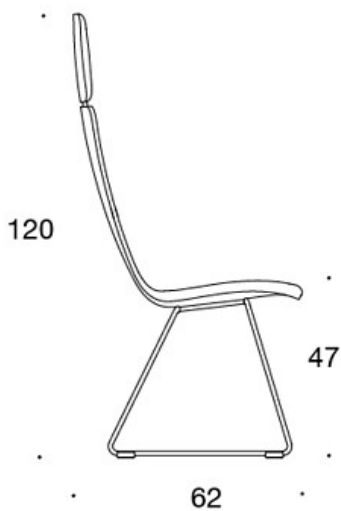

Dimensional drawing:

378DNKDVH