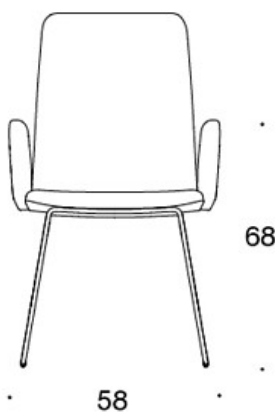

Dimensional drawing:

378DNKDV