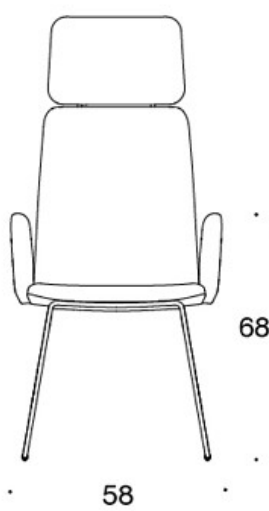

Dimensional drawing:

378DNKDVH