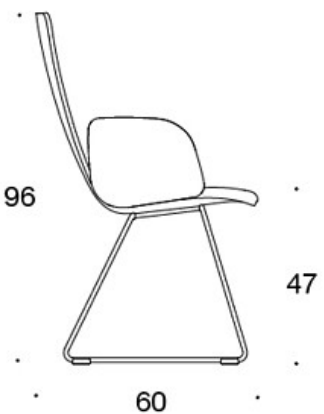

Dimensional drawing:

377DNKDH