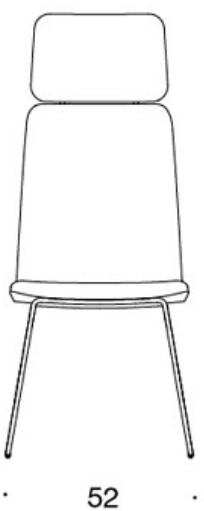

Dimensional drawing:

377DNKDH