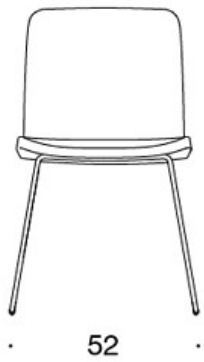

Sola

Conference chair with sled base

Design — Antti Kotilainen

The Sola conference chair with a sled base looks light in any space. It is available with both a low and high backrest. The seating comfort of the Sola chair guarantees comfort even in long meetings. The Sola conference chair is available with a number of different base options. The seat is also available with the more comfy soft upholstery.

377DNKS (H) = high backrest, sled base, fully upholstered (soft), without armrests

378DNSV = low backrest, sled base, fully upholstered (soft), upholstered armrests

378DNKSV (H) = high backrest, sled base, fully upholstered (soft), upholstered armrests

H = headrest

FABRIC CONSUMPTION:

Low backrest 0.9 m, high backrest 1.1 m

Upholstered armrests 0.8 m, headrest 0.4 m

Low backrest (soft): 1.05 m

High backrest (soft): 1.1 m

Dimensional drawing:

377DND