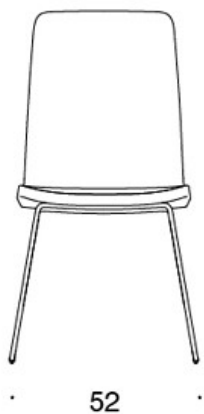

Dimensional drawing:

377DNKD