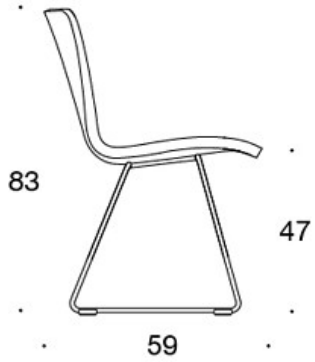

377DNKS (H) = high backrest, sled base, fully upholstered (soft), without armrests

378DNSV = low backrest, sled base, fully upholstered (soft), upholstered armrests

378DNKSV (H) = high backrest, sled base, fully upholstered (soft), upholstered armrests

H = headrest

FABRIC CONSUMPTION:

Low backrest 0.9 m, high backrest 1.1 m

Upholstered armrests 0.8 m, headrest 0.4 m

Low backrest (soft): 1.05 m

High backrest (soft): 1.1 m

Dimensional drawing:

377DND