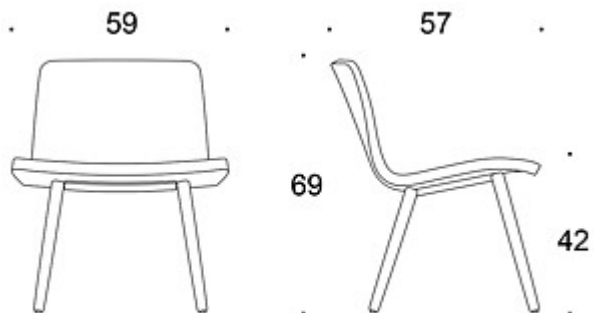

---

**MATERIAL DESCRIPTION:**

**Upholstery:** fully upholstered

**Legs:** ash, stained ash or oak

Felt glides

---

**PRODUCT CODE NUMBER:**

**377PLD** = low backrest, wooden four leg base, fully upholstered

**377PLS** = low backrest, wooden four leg base, fully upholstered (soft)

---

**FABRIC CONSUMPTION:**

0.9 m

**Soft:** 1.18 m

Sola

Antti Kotilainen

Martela

Dimensional drawing:

377PLD