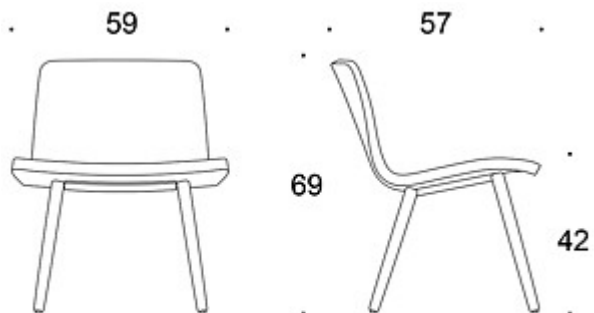

MATERIAL DESCRIPTION:

Upholstery: fully upholstered

Legs: ash, stained ash or oak

Felt glides

PRODUCT CODE NUMBER:

377PLD = low backrest, wooden four leg base, fully upholstered

377PLS = low backrest, wooden four leg base, fully upholstered (soft)

FABRIC CONSUMPTION:

0.9 m

Soft: 1.18 m

Dimensional drawing:

377PLD