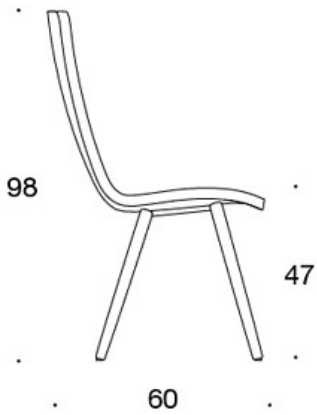

Dimensional drawing:

378PNKDV