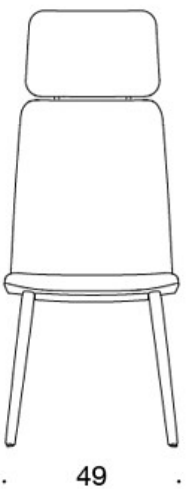

Dimensional drawing:

377PNKDH