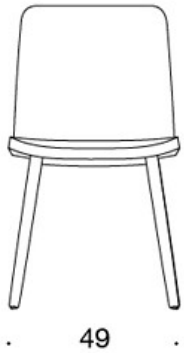

**377PNKD (H)** = high backrest, wooden four leg base, fully upholstered, without armrests

**378PNDV** = low backrest, wooden four leg base, fully upholstered, upholstered armrests

**378PNKDV (H)** = high backrest, wooden four leg base, fully upholstered, upholstered armrests

**H** = headrest

---

**FABRIC CONSUMPTION:**

Low backrest 0.9 m, high backrest 1.1 m

Upholstered armrests 0.8 m, headrest 0.4 m

Dimensional drawing:

377PND

378PNDV