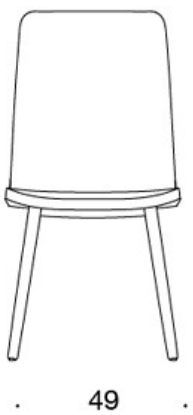

**377PNKD (H)** = high backrest, wooden four leg base, fully upholstered, without armrests

**378PNDV** = low backrest, wooden four leg base, fully upholstered, upholstered armrests

**378PNKDV (H)** = high backrest, wooden four leg base, fully upholstered, upholstered armrests

**H** = headrest

---

**FABRIC CONSUMPTION:**

Low backrest 0.9 m, high backrest 1.1 m

Upholstered armrests 0.8 m, headrest 0.4 m

Dimensional drawing:

377PND

378PNDV