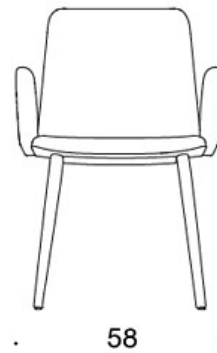

**377PNKD (H)** = high backrest, wooden four leg base, fully upholstered, without armrests

**378PNDV** = low backrest, wooden four leg base, fully upholstered, upholstered armrests

**378PNKDV (H)** = high backrest, wooden four leg base, fully upholstered, upholstered armrests

**H** = headrest

---

**FABRIC CONSUMPTION:**

Low backrest 0.9 m, high backrest 1.1 m

Upholstered armrests 0.8 m, headrest 0.4 m

Dimensional drawing:

377PND

378PNDV