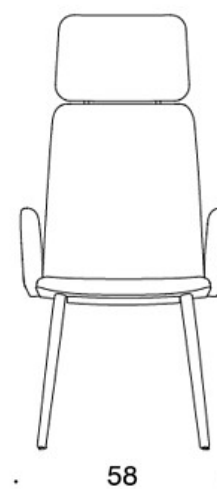

Dimensional drawing:

378PNKDVH