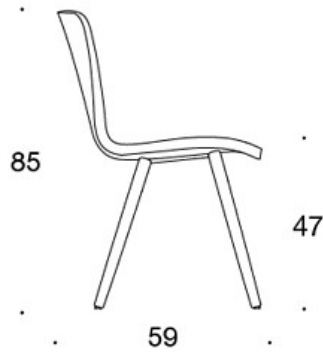

**377PNKD (H)** = high backrest, wooden four leg base, fully upholstered, without armrests

**378PNDV** = low backrest, wooden four leg base, fully upholstered, upholstered armrests

**378PNKDV (H)** = high backrest, wooden four leg base, fully upholstered, upholstered armrests

**H** = headrest

---

**FABRIC CONSUMPTION:**

Low backrest 0.9 m, high backrest 1.1 m

Upholstered armrests 0.8 m, headrest 0.4 m

Dimensional drawing:

377PND

378PNDV