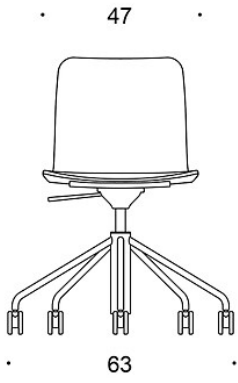

**BC** = upholstered seat and backrest

**C** = upholstered seat

**D** = fully upholstered

**S** = fully upholstered (soft)

**G** = tilt mechanism

---

**FABRIC CONSUMPTION:**

**Seat:** 0.5 m / 2 pcs

**Seat and backrest:** 0.85 m / 2 pcs

**Fully upholstered:** 0.9 m

**Soft:** 0.95 m

---

**CARBON FOOTPRINT:**

**Sola 377RG:** 17.6 kg CO<sub>2</sub>e

**Sola 377RGBC:** 20.0 kg CO<sub>2</sub>e

**Sola 377RGC:** 18.5 kg CO<sub>2</sub>e

**Sola 377RGD:** 20.5 kg CO<sub>2</sub>e

Dimensional drawing:

377RG (RGC/RGBC/RGD)

378RG (RGC/RGBC/RGD)