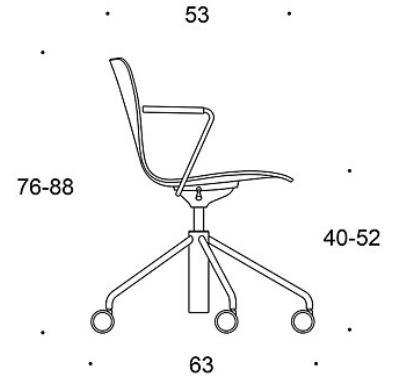

## Universal chair with five leg base, castors and height adjustment

Design — Antti Kotilainen

---

The Sola universal chair with castors and height adjustment is especially suitable for small meeting rooms and for short-term term working. The seat height can be easily adjusted and the tilt mechanism offers additional sitting comfort. The upholstered seat is also available with the more comfy soft upholstery.

**BC** = upholstered seat and backrest

**C** = upholstered seat

**D** = fully upholstered

**S** = fully upholstered (soft)

**G** = tilt mechanism

---

**FABRIC CONSUMPTION:**

**Seat:** 0.5 m / 2 pcs

**Seat and backrest:** 0.85 m / 2 pcs

**Fully upholstered:** 0.9 m

**Soft:** 0.95 m

---

**CARBON FOOTPRINT:**

**Sola 377RG:** 17.6 kg CO<sub>2</sub>e

**Sola 377RGBC:** 20.0 kg CO<sub>2</sub>e

**Sola 377RGC:** 18.5 kg CO<sub>2</sub>e

**Sola 377RGD:** 20.5 kg CO<sub>2</sub>e

Dimensional drawing:

377RG (RGC/RGBC/RGD)

378RG (RGC/RGBC/RGD)