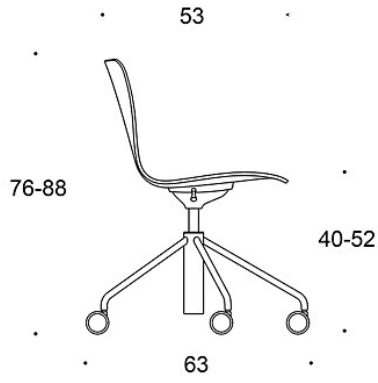

---

**PRODUCT CODE NUMBER:**

**377RG (RGC/RGBC/RGD/RGS)** = with castors and height adjustment, without upholstery, without armrests

**378RG (RGC/RGBC/RGD/RGS)** = with castors and height adjustment, without upholstery, with armrests

**BC** = upholstered seat and backrest

**C** = upholstered seat

**D** = fully upholstered

**S** = fully upholstered (soft)

**G** = tilt mechanism

---

**FABRIC CONSUMPTION:**

**Seat:** 0.5 m / 2 pcs

**Seat and backrest:** 0.85 m / 2 pcs

**Fully upholstered:** 0.9 m

**Soft:** 0.95 m

---

**CARBON FOOTPRINT:**

**Sola 377RG:** 17.6 kg CO<sub>2</sub>e

**Sola 377RGBC:** 20.0 kg CO<sub>2</sub>e

**Sola 377RGC:** 18.5 kg CO<sub>2</sub>e

**Sola 377RGD:** 20.5 kg CO<sub>2</sub>e

Dimensional drawing:

377RG (RGC/RGBC/RGD)

378RG (RGC/RGBC/RGD)