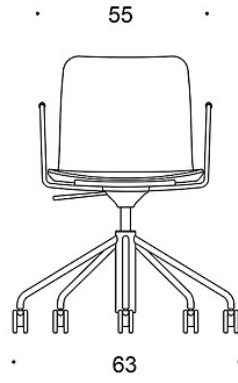

**BC** = upholstered seat and backrest

**C** = upholstered seat

**D** = fully upholstered

**S** = fully upholstered (soft)

**G** = tilt mechanism

---

**FABRIC CONSUMPTION:**

**Seat:** 0.5 m / 2 pcs

**Seat and backrest:** 0.85 m / 2 pcs

**Fully upholstered:** 0.9 m

**Soft:** 0.95 m

---

**CARBON FOOTPRINT:**

**Sola 377RG:** 17.6 kg CO<sub>2</sub>e

**Sola 377RGBC:** 20.0 kg CO<sub>2</sub>e

**Sola 377RGC:** 18.5 kg CO<sub>2</sub>e

**Sola 377RGD:** 20.5 kg CO<sub>2</sub>e

Dimensional drawing:

377RG (RGC/RGBC/RGD)

378RG (RGC/RGBC/RGD)