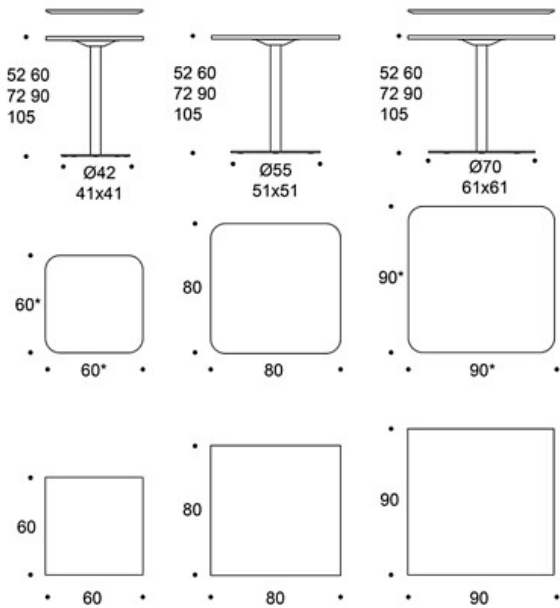

Base: white, black or Inspiring Colours

PRODUCT CODE NUMBER:**Straight-edged table tops:**

494Y60 = ø 60 cm

494Y70 = ø 70 cm

494Y85 = ø 85 cm

494Y105 = ø 105 cm

494Y120 = ø 120 cm

4940606 = 60x60 cm

4940606Q = 60x60 cm (round corners)

4940808 = 80x80 cm

4940808Q = 80x80 cm (round corners)

4940909 = 90x90 cm

4940909Q = 90x90 cm (round corners)

4941408 = 140x80 cm

4941608 = 160x80 cm

4941808 = 180x80 cm

4942008 = 200x80 cm

Beveled table tops:

494Y60B = ø 60 cm

494Y90B = ø 90 cm

494Y120B = ø 120 cm

4940606B = 60x60 cm

4940909B = 90x90 cm

Dimensional drawing:

* also with a bevelled edge
* myös viistetyllä reunamuodolla
** only with a bevelled edge
** vain viistetyllä reunamuodolla