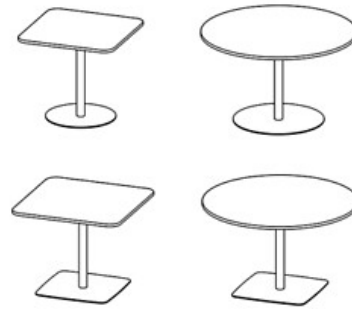

Spot

Universal table with round and square disc base

Design — Iiro Viljanen

Spot tables are suitable for a wide range of uses as they are available in a variety of sizes and heights, from a standing height table to a low coffee table. Disc base is available in round and square shapes.

Base: white, black or Inspiring Colours

PRODUCT CODE NUMBER:**Straight-edged table tops:**

494Y60 = ø 60 cm

494Y70 = ø 70 cm

494Y85 = ø 85 cm

494Y105 = ø 105 cm

494Y120 = ø 120 cm

4940606 = 60x60 cm

4942008 = 200x80 cm

Beveled table tops:

494Y60B = ø 60 cm

494Y90B = ø 90 cm

494Y120B = ø 120 cm

4940606B = 60x60 cm

4940909B = 90x90 cm

Dimensional drawing: