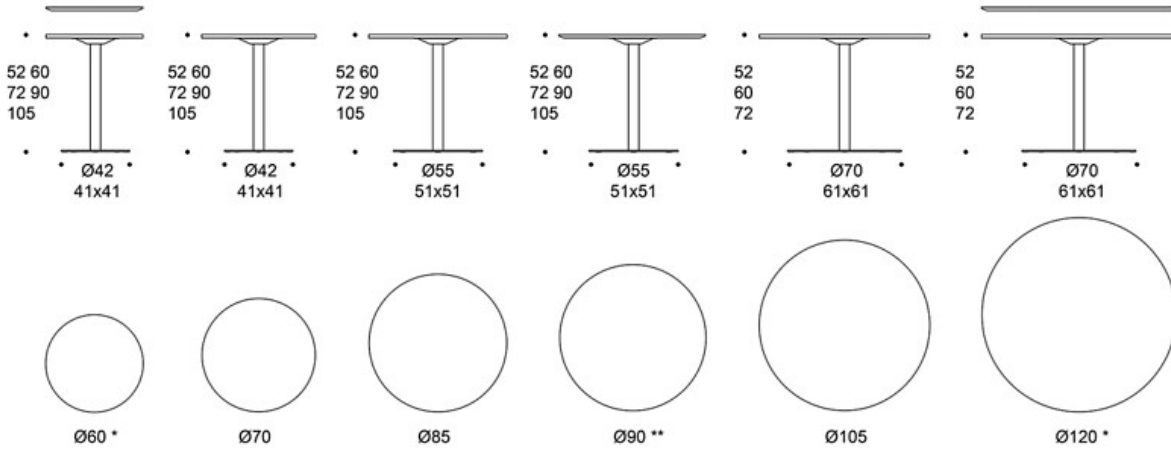

Base: white, black or Inspiring Colours

PRODUCT CODE NUMBER:**Straight-edged table tops:**

494Y60 = ø 60 cm

494Y70 = ø 70 cm

494Y85 = ø 85 cm

494Y105 = ø 105 cm

494Y120 = ø 120 cm

4940606 = 60x60 cm

4940606Q = 60x60 cm (round corners)

4940808 = 80x80 cm

4940808Q = 80x80 cm (round corners)

4940909 = 90x90 cm

4940909Q = 90x90 cm (round corners)

4941408 = 140x80 cm

4941608 = 160x80 cm

4941808 = 180x80 cm

4942008 = 200x80 cm

Beveled table tops:

494Y60B = ø 60 cm

494Y90B = ø 90 cm

494Y120B = ø 120 cm

4940606B = 60x60 cm

4940909B = 90x90 cm

Dimensional drawing:

* also with a bevelled edge
* myös viistetyllä reunamuodolla
** only with a bevelled edge
** vain viistetyllä reunamuodolla