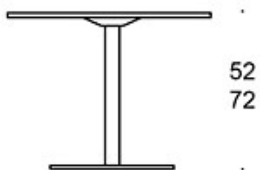

Dimensional drawing:

494Y70