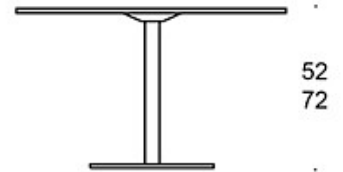

MATERIAL DESCRIPTION:

Table top: birch, beech, oak, laminate (white, grey, birch).

Base: grey, white, black, chrome or Inspiring Colours.

PRODUCT CODE NUMBER:

494Y70 = ø 70 cm

494Y85 = ø 85 cm

494Y105 = ø 105 cm

494Y120 = ø 120 cm

4940909Q = 90x90 cm

CARBON FOOTPRINT:

Spot 949CSR/85/KO/57 (table base with castors): 33 kg

CO₂e

Dimensional drawing:

494Y70

494Y85