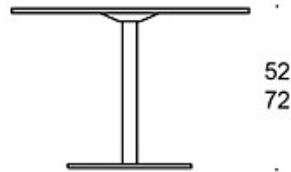

■ Möbelfakta

---

**MATERIAL DESCRIPTION:**

**Table top:** birch, beech, oak, laminate (white, grey, birch).

**Base:** grey, white, black, chrome or Inspiring Colours.

---

**PRODUCT CODE NUMBER:**

**494Y70** = ø 70 cm

**494Y85** = ø 85 cm

**494Y105** = ø 105 cm

**494Y120** = ø 120 cm

**4940909Q** = 90x90 cm

---

**CARBON FOOTPRINT:**

**Spot 949CSR/85/KO/57 (table base with castors):** 33 kg

CO<sub>2</sub>e

Dimensional drawing:

494Y70

494Y85

494Y105

494Y120

90  
4940909Q