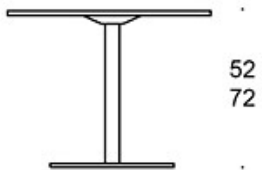

**494Y85** = ø 85 cm

**494Y105** = ø 105 cm

**494Y120** = ø 120 cm

**4940909Q** = 90x90 cm

---

**CARBON FOOTPRINT:**

**Spot 949CSR/85/KO/57 (table base with castors):** 33 kg

CO<sub>2</sub>e

Dimensional drawing:

494Y70

494Y85

494Y105

494Y120

90  
4940909Q