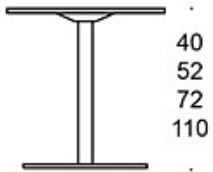

MATERIAL DESCRIPTION:

Table top: birch, beech, oak, laminate (white, grey, birch).

Base: grey, white, black, chrome or Inspiring Colours.

PRODUCT CODE NUMBER:

494Y70 = ø 70 cm

494Y85 = ø 85 cm

494Y105 = ø 105 cm

494Y120 = ø 120 cm

4940909Q = 90x90 cm

CARBON FOOTPRINT:

Spot 949CSR/85/KO/57 (table base with castors): 33 kg

CO₂e

Dimensional drawing:

494Y70

494Y85