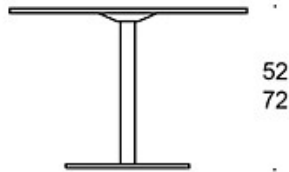

MATERIAL DESCRIPTION:

Table top: birch, beech, oak, laminate (white, grey, birch).

Base: grey, white, black, chrome or Inspiring Colours.

PRODUCT CODE NUMBER:

494Y70 = ø 70 cm

494Y85 = ø 85 cm

494Y105 = ø 105 cm

494Y120 = ø 120 cm

4940909Q = 90x90 cm

CARBON FOOTPRINT:

Spot 949CSR/85/KO/57 (table base with castors): 33 kg

CO₂e

Dimensional drawing:

494Y70

494Y85