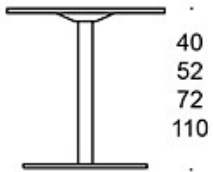

■ Möbelfakta

---

**MATERIAL DESCRIPTION:**

**Table top:** birch, beech, oak, laminate (white, grey, birch).

**Base:** grey, white, black, chrome or Inspiring Colours.

---

**PRODUCT CODE NUMBER:**

**494Y70** = ø 70 cm

**494Y85** = ø 85 cm

**494Y105** = ø 105 cm

**494Y120** = ø 120 cm

**4940909Q** = 90x90 cm

---

**CARBON FOOTPRINT:**

**Spot 949CSR/85/KO/57 (table base with castors):** 33 kg

CO<sub>2</sub>e

Dimensional drawing:

494Y70

494Y85

494Y105

494Y120

90  
4940909Q