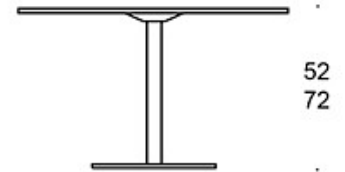

■ Möbelfakta

---

**MATERIAL DESCRIPTION:**

**Table top:** birch, beech, oak, laminate (white, grey, birch).

**Base:** grey, white, black, chrome or Inspiring Colours.

---

**PRODUCT CODE NUMBER:**

**494Y70** = ø 70 cm

**494Y85** = ø 85 cm

**494Y105** = ø 105 cm

**494Y120** = ø 120 cm

**4940909Q** = 90x90 cm

---

**CARBON FOOTPRINT:**

**Spot 949CSR/85/KO/57 (table base with castors):** 33 kg

CO<sub>2</sub>e

Dimensional drawing:

494Y70

494Y85

494Y105

494Y120

90  
4940909Q