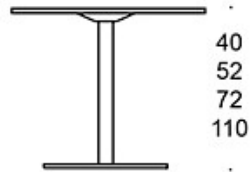

■ Möbelfakta

---

**MATERIAL DESCRIPTION:**

**Table top:** birch, beech, oak, laminate (white, grey, birch).

**Base:** grey, white, black, chrome or Inspiring Colours.

---

**PRODUCT CODE NUMBER:**

**494Y70** = ø 70 cm

**494Y85** = ø 85 cm

**494Y105** = ø 105 cm

**494Y120** = ø 120 cm

**4940909Q** = 90x90 cm

---

**CARBON FOOTPRINT:**

**Spot 949CSR/85/KO/57 (table base with castors):** 33 kg

CO<sub>2</sub>e

Dimensional drawing:

494Y70

494Y85

494Y105

494Y120

90  
4940909Q