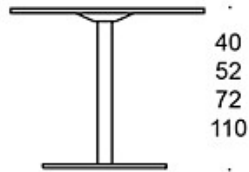

MATERIAL DESCRIPTION:

Table top: birch, beech, oak, laminate (white, grey, birch).

Base: grey, white, black, chrome or Inspiring Colours.

PRODUCT CODE NUMBER:

494Y70 = ø 70 cm

494Y85 = ø 85 cm

494Y105 = ø 105 cm

494Y120 = ø 120 cm

4940909Q = 90x90 cm

CARBON FOOTPRINT:

Spot 949CSR/85/KO/57 (table base with castors): 33 kg

CO₂e

Dimensional drawing:

494Y70

494Y85